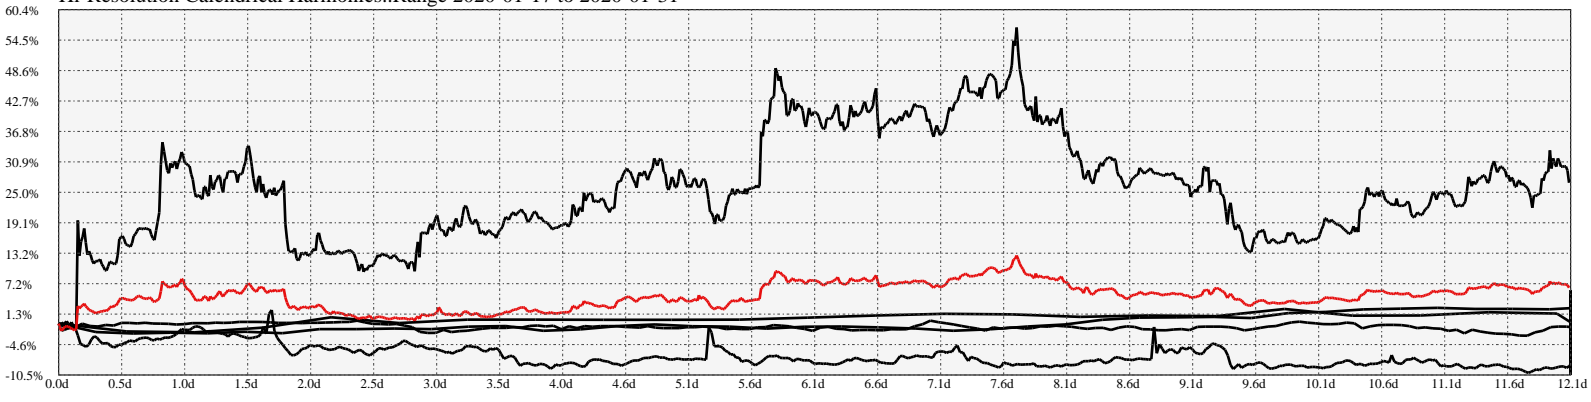

Hi-Resolution Calendrical Harmonics..Range 2020-01-17 to 2020-01-31

Calendrical Harmonics Standard..

Calendrical Harmonics 3rd Friday..

Calendrical Harmonics Moon Aligned..

Calendrical Harmonics Weekly w/ Day Of Week Alignments..