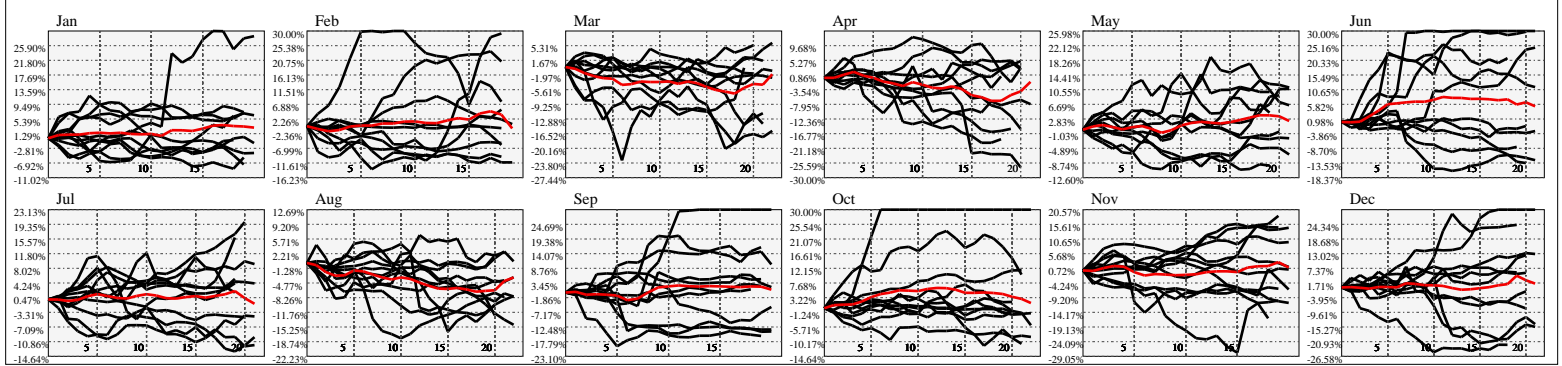

Hi-Resolution Calendrical Harmonics..Range 2020-01-17 to 2020-01-31

Calendrical Harmonics Standard..

Calendrical Harmonics 3rd Friday..

Calendrical Harmonics Moon Aligned..

Calendrical Harmonics Weekly w/ Day Of Week Alignments..