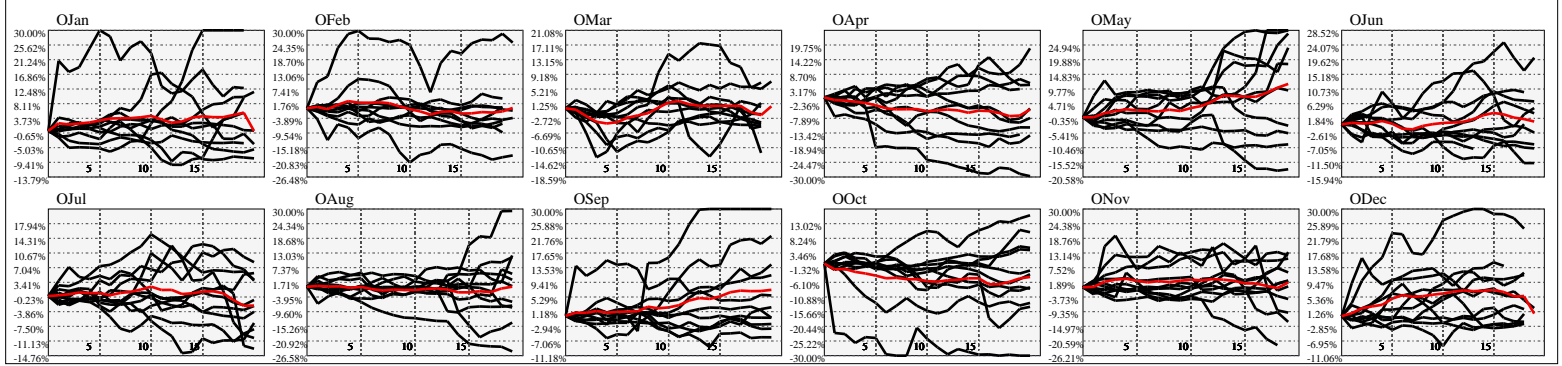

Hi-Resolution Calendrical Harmonics..Range 2020-01-17 to 2020-01-31

Calendrical Harmonics Standard..

Calendrical Harmonics 3rd Friday..

Calendrical Harmonics Moon Aligned..

Calendrical Harmonics Weekly w/ Day Of Week Alignments..