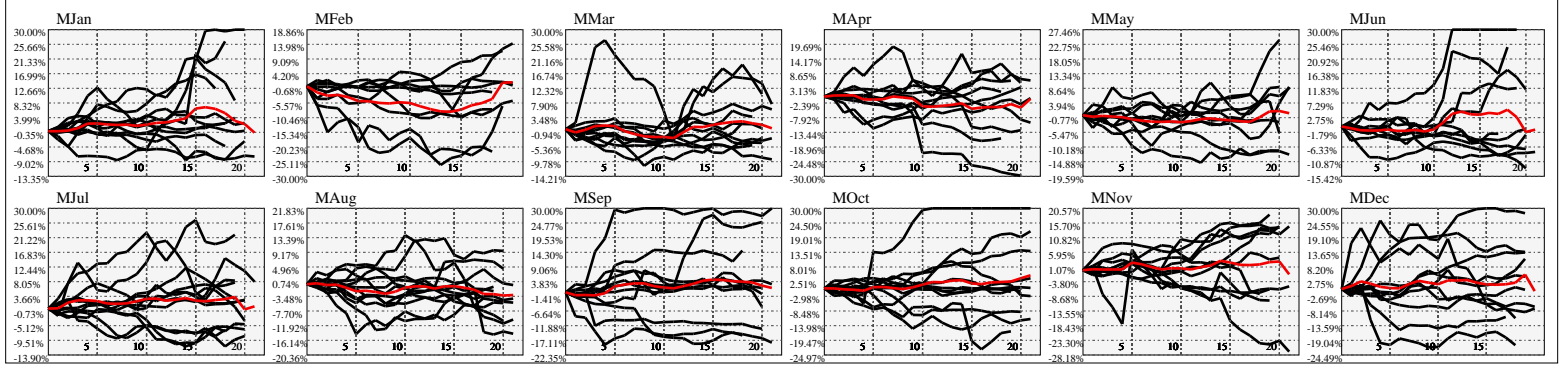

Hi-Resolution Calendrical Harmonics..Range 2020-01-17 to 2020-01-31

Calendrical Harmonics Standard..

Calendrical Harmonics 3rd Friday..

Calendrical Harmonics Moon Aligned..

Calendrical Harmonics Weekly w/ Day Of Week Alignments..