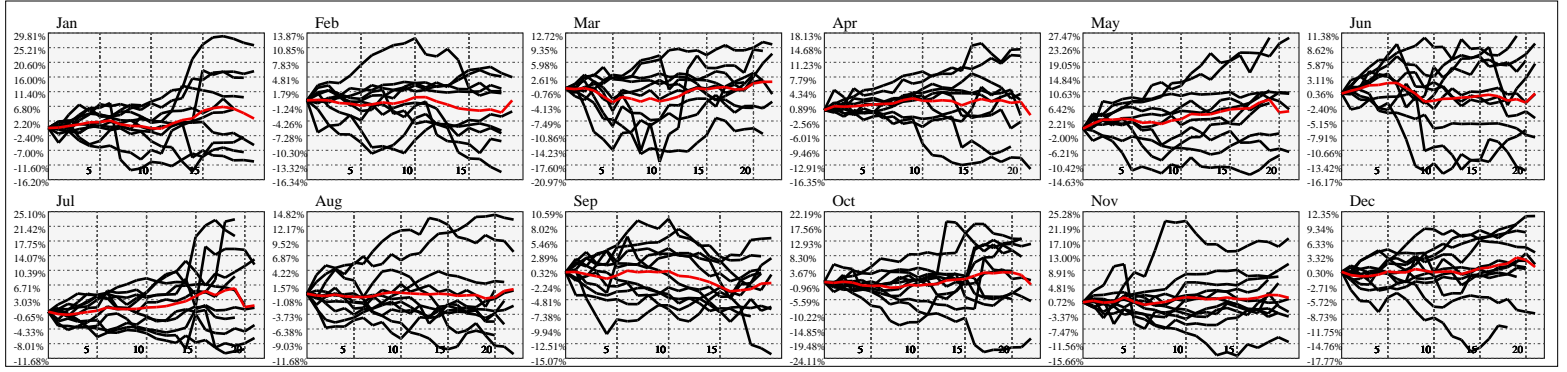

Hi-Resolution Calendrical Harmonics..Range 2020-01-17 to 2020-01-31

Calendrical Harmonics Standard..

Calendrical Harmonics 3rd Friday..

Calendrical Harmonics Moon Aligned..

Calendrical Harmonics Weekly w/ Day Of Week Alignments..