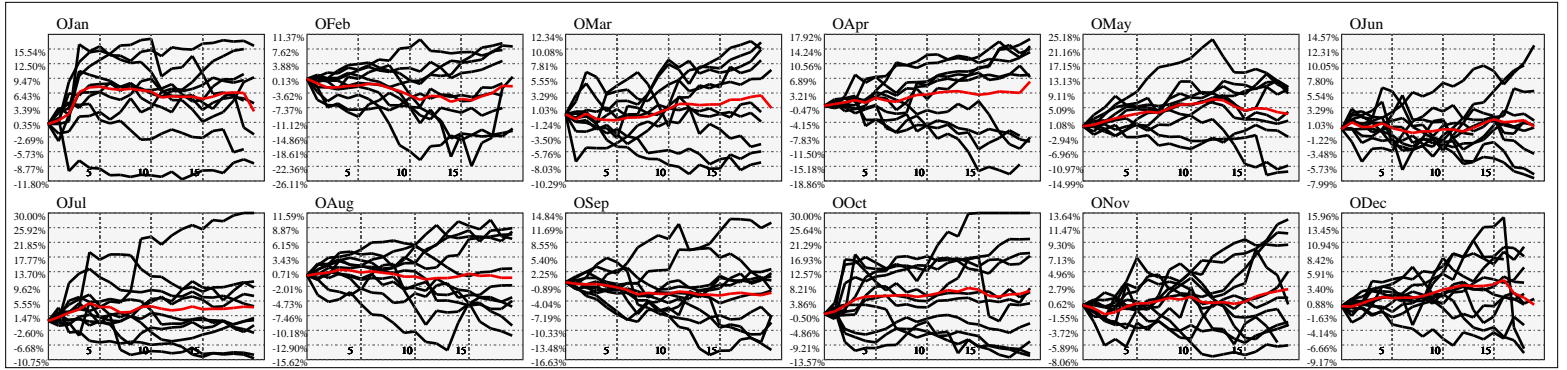

Hi-Resolution Calendrical Harmonics..Range 2020-01-17 to 2020-01-31

Calendrical Harmonics Standard..

Calendrical Harmonics 3rd Friday..

Calendrical Harmonics Moon Aligned..

Calendrical Harmonics Weekly w/ Day Of Week Alignments..