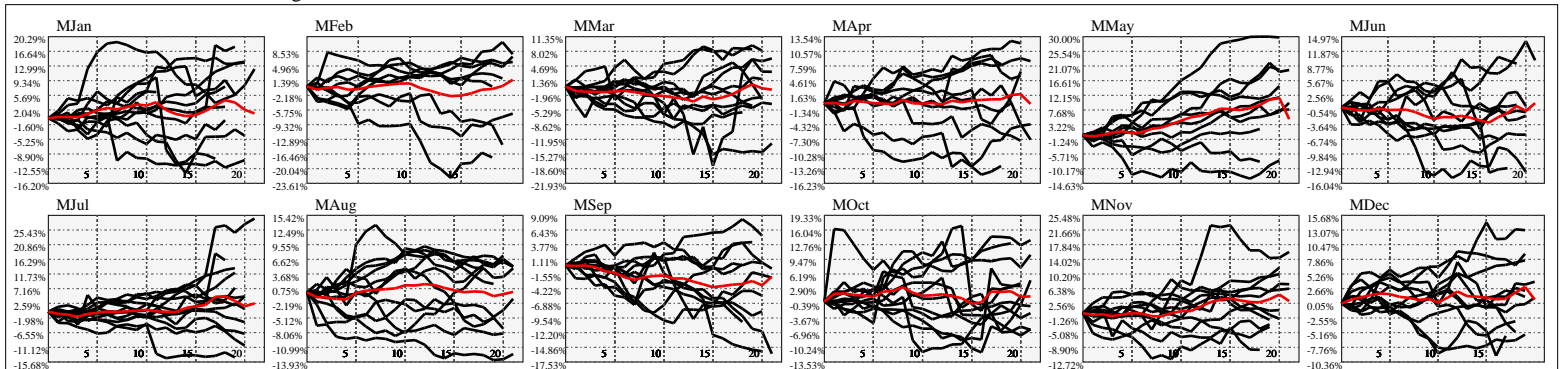

Hi-Resolution Calendrical Harmonics..Range 2020-01-17 to 2020-01-31

Calendrical Harmonics Standard..

Calendrical Harmonics 3rd Friday..

Calendrical Harmonics Moon Aligned..

Calendrical Harmonics Weekly w/ Day Of Week Alignments..