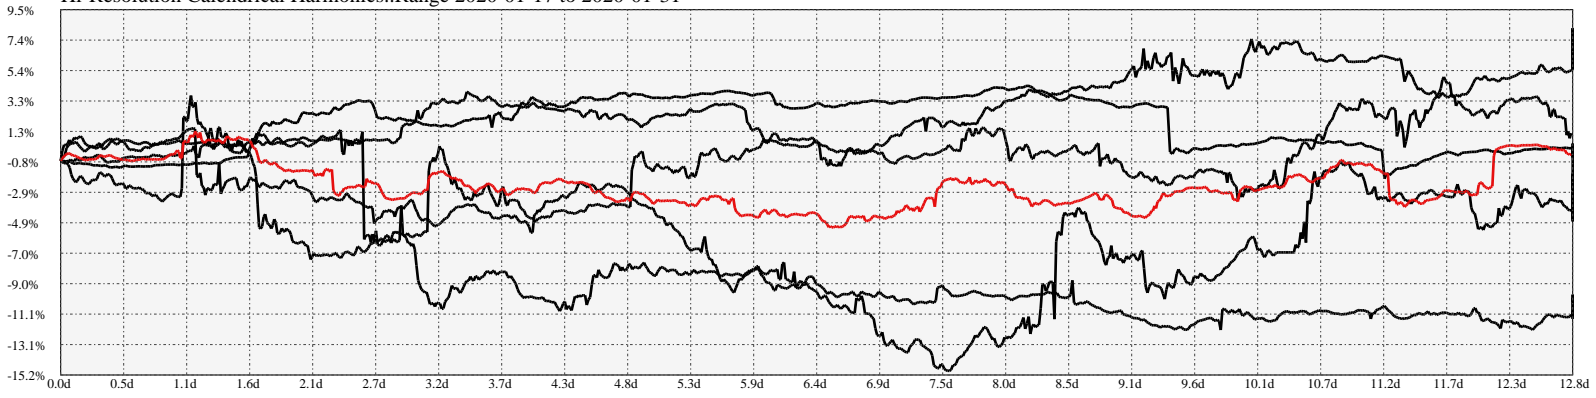

Hi-Resolution Calendrical Harmonics..Range 2020-01-17 to 2020-01-31

Calendrical Harmonics Standard..

Calendrical Harmonics 3rd Friday..

Calendrical Harmonics Moon Aligned..

Calendrical Harmonics Weekly w/ Day Of Week Alignments..