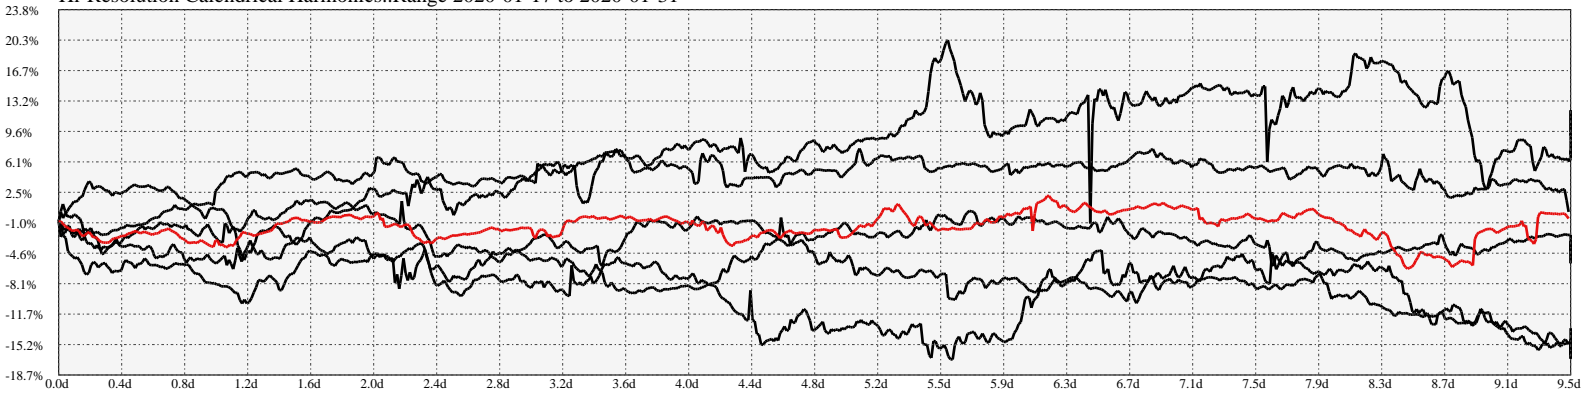

Hi-Resolution Calendrical Harmonics..Range 2020-01-17 to 2020-01-31

Calendrical Harmonics Standard..

Calendrical Harmonics 3rd Friday..

Calendrical Harmonics Moon Aligned..

Calendrical Harmonics Weekly w/ Day Of Week Alignments..