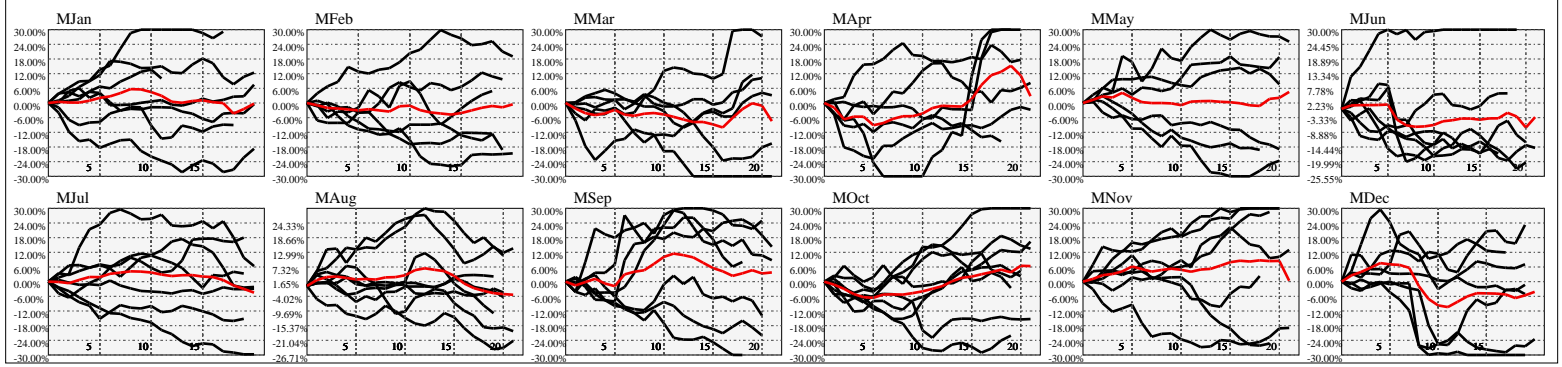

Hi-Resolution Calendrical Harmonics..Range 2020-01-17 to 2020-01-31

Calendrical Harmonics Standard..

Calendrical Harmonics 3rd Friday..

Calendrical Harmonics Moon Aligned..

Calendrical Harmonics Weekly w/ Day Of Week Alignments..