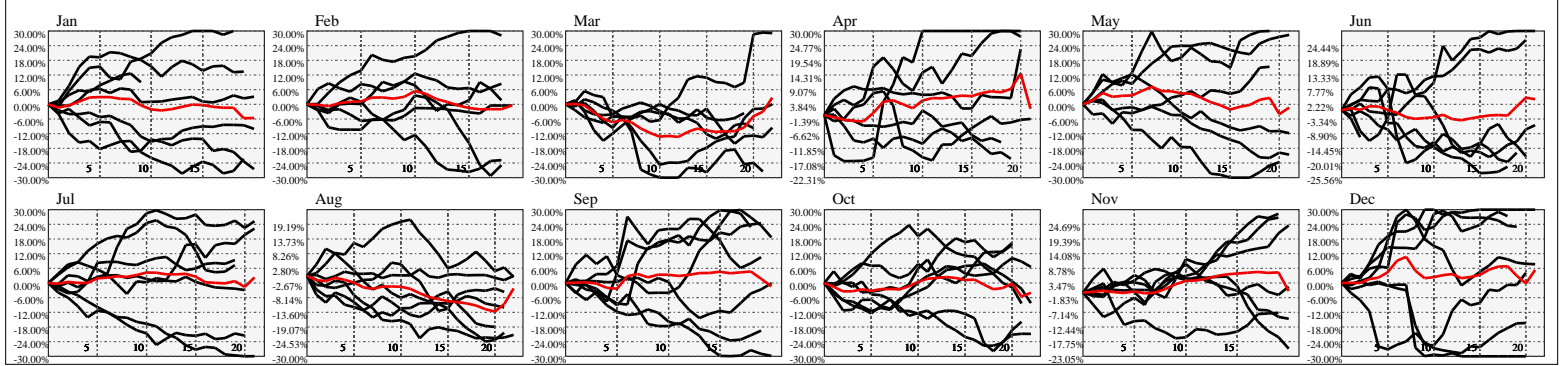

Hi-Resolution Calendrical Harmonics..Range 2020-01-17 to 2020-01-31

Calendrical Harmonics Standard..

Calendrical Harmonics 3rd Friday..

Calendrical Harmonics Moon Aligned..

Calendrical Harmonics Weekly w/ Day Of Week Alignments..