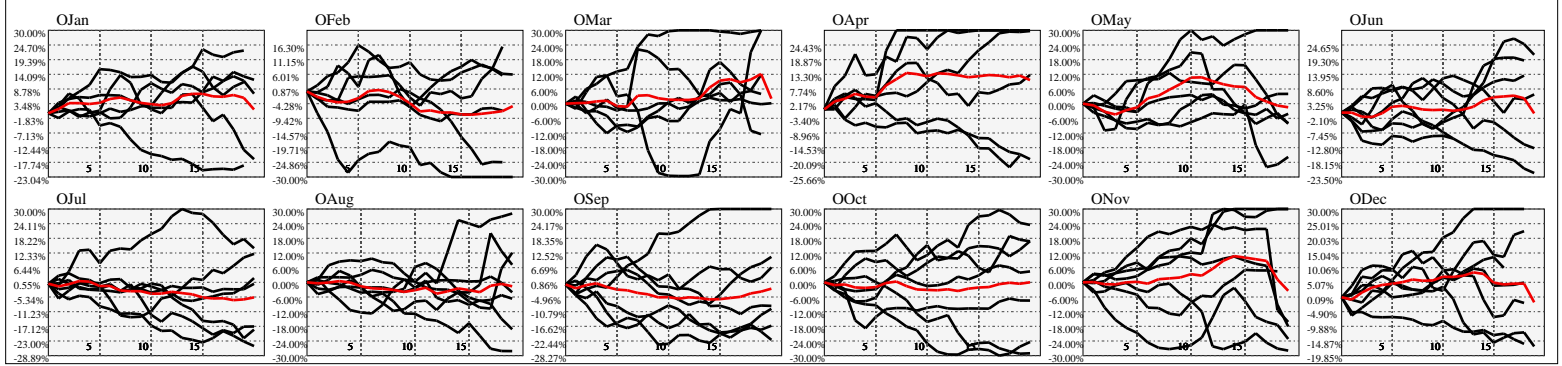

Hi-Resolution Calendrical Harmonics..Range 2020-01-17 to 2020-01-31

Calendrical Harmonics Standard..

Calendrical Harmonics 3rd Friday..

Calendrical Harmonics Moon Aligned..

Calendrical Harmonics Weekly w/ Day Of Week Alignments..