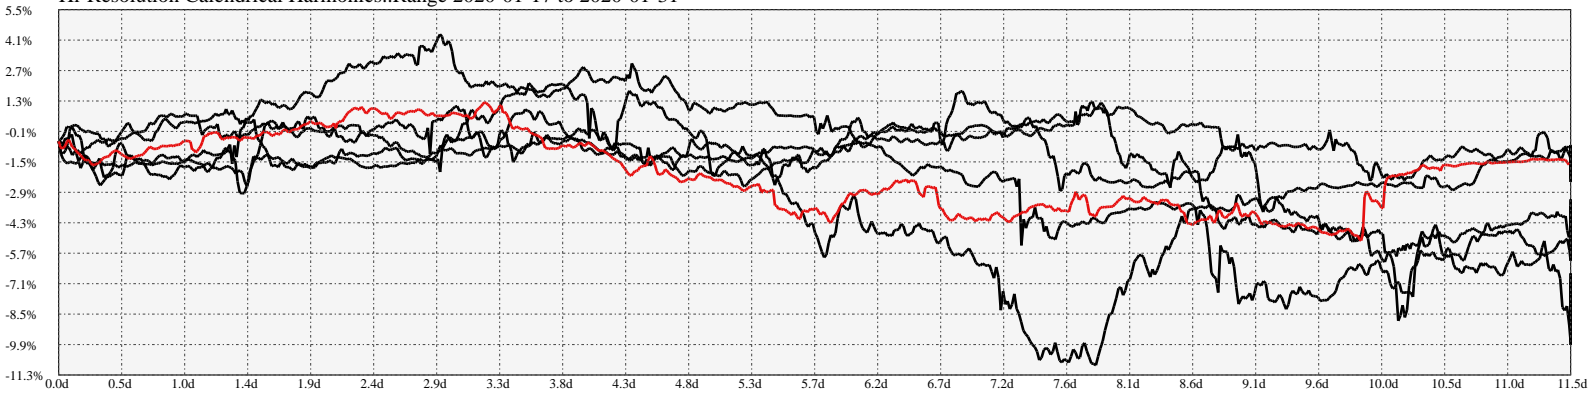

Hi-Resolution Calendrical Harmonics..Range 2020-01-17 to 2020-01-31

Calendrical Harmonics Standard..

Calendrical Harmonics 3rd Friday..

Calendrical Harmonics Moon Aligned..

Calendrical Harmonics Weekly w/ Day Of Week Alignments..