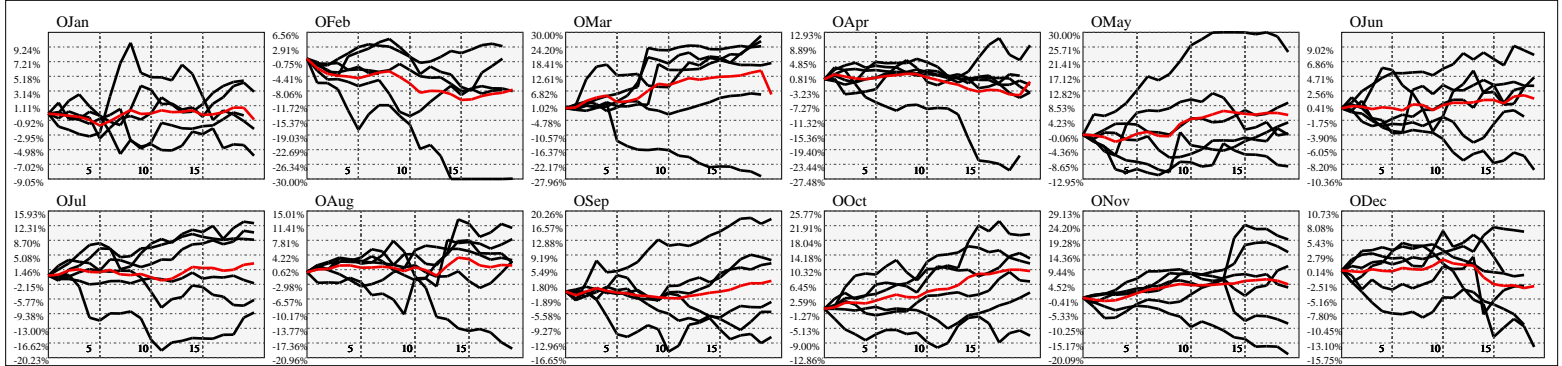

Hi-Resolution Calendrical Harmonics..Range 2020-01-17 to 2020-01-31

Calendrical Harmonics Standard..

Calendrical Harmonics 3rd Friday..

Calendrical Harmonics Moon Aligned..

Calendrical Harmonics Weekly w/ Day Of Week Alignments..