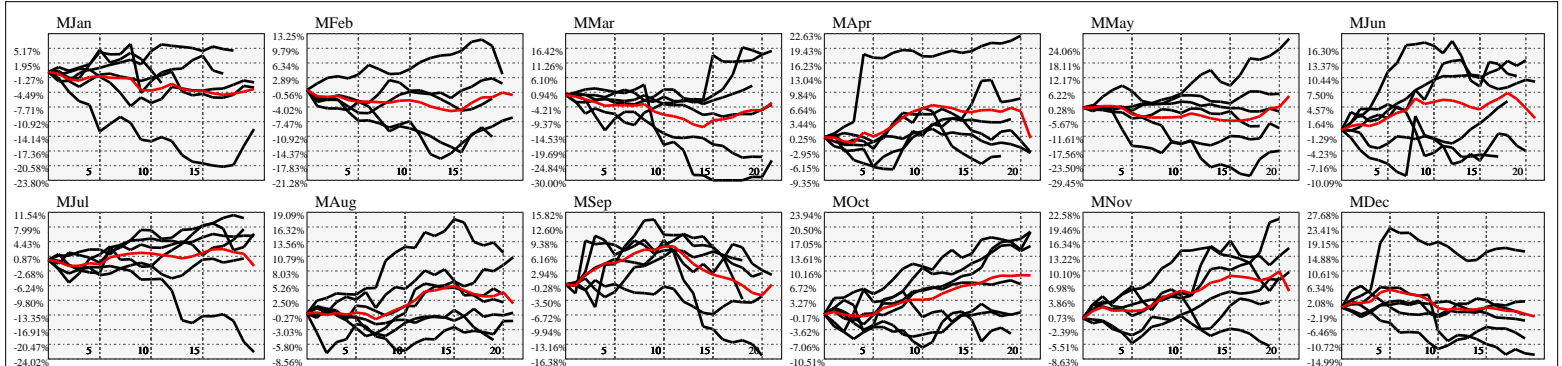

Hi-Resolution Calendrical Harmonics..Range 2020-01-17 to 2020-01-31

Calendrical Harmonics Standard..

Calendrical Harmonics 3rd Friday..

Calendrical Harmonics Moon Aligned..

Calendrical Harmonics Weekly w/ Day Of Week Alignments..