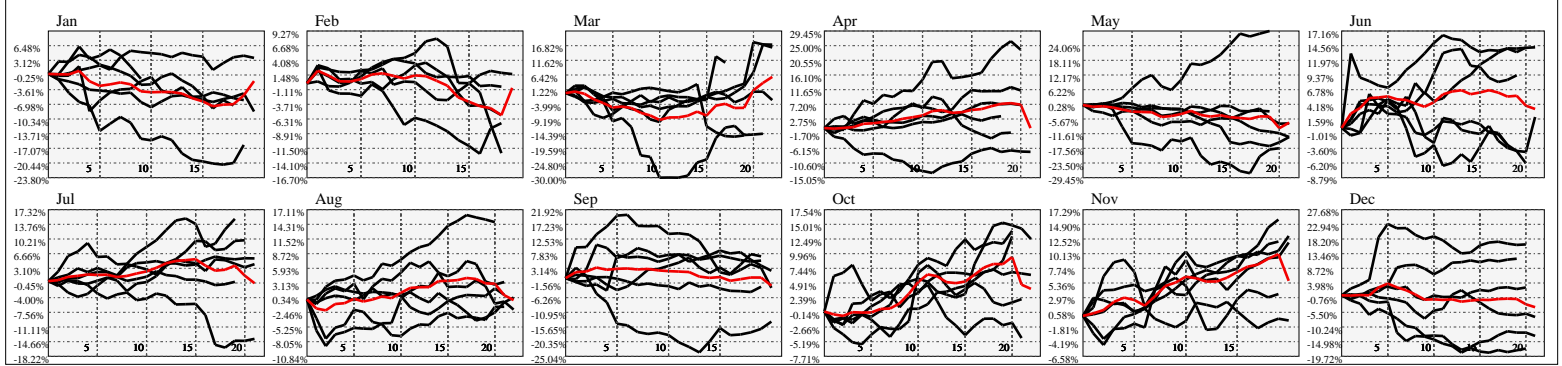

Hi-Resolution Calendrical Harmonics..Range 2020-01-17 to 2020-01-31

Calendrical Harmonics Standard..

Calendrical Harmonics 3rd Friday..

Calendrical Harmonics Moon Aligned..

Calendrical Harmonics Weekly w/ Day Of Week Alignments..