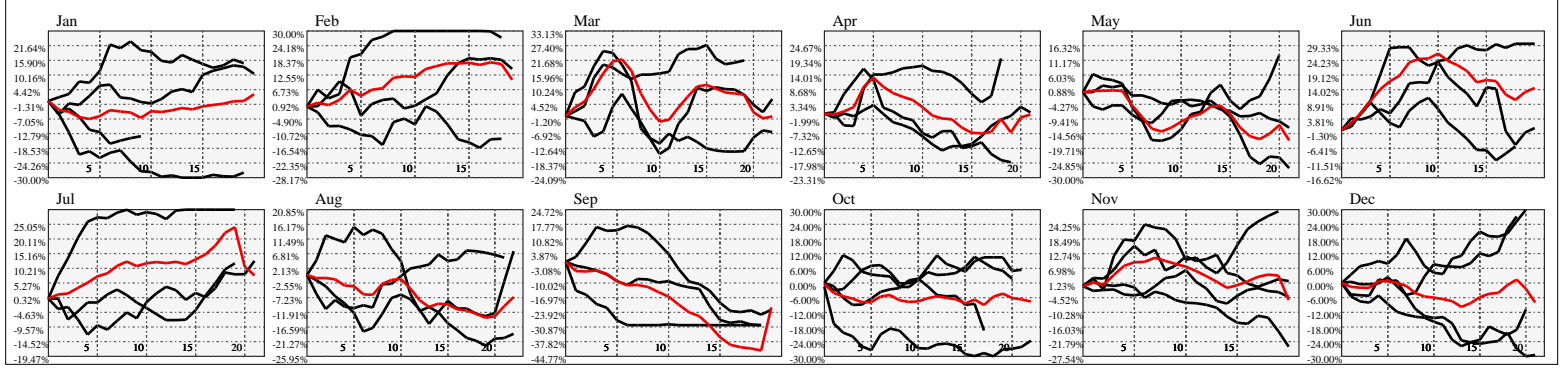

Hi-Resolution Calendrical Harmonics..Range 2022-01-14 to 2022-01-28

Calendrical Harmonics Standard..

Calendrical Harmonics 3rd Friday..

Calendrical Harmonics Moon Aligned..

Calendrical Harmonics Weekly w/ Day Of Week Alignments..