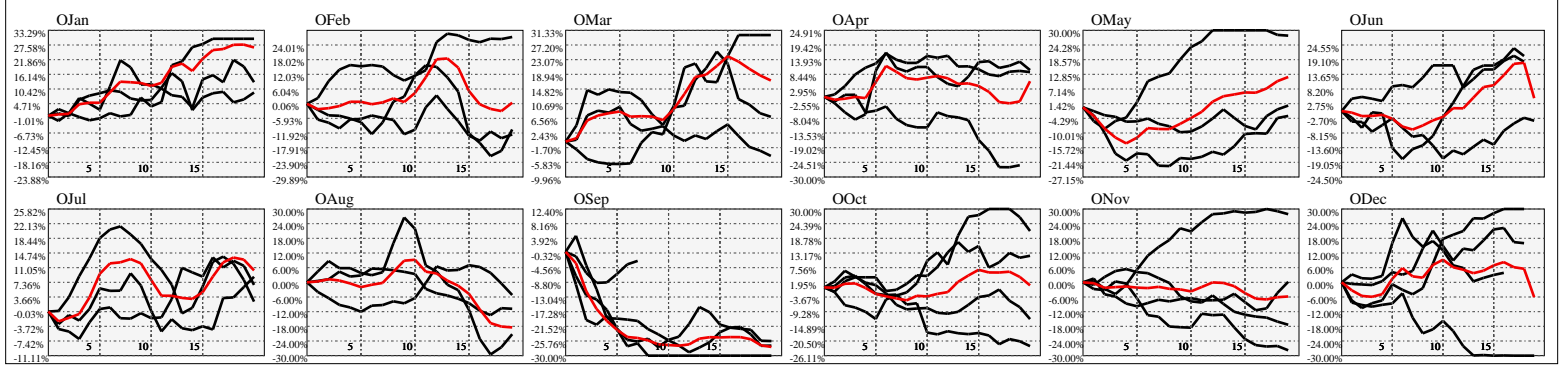

Hi-Resolution Calendrical Harmonics..Range 2022-01-14 to 2022-01-28

Calendrical Harmonics Standard..

Calendrical Harmonics 3rd Friday..

Calendrical Harmonics Moon Aligned..

Calendrical Harmonics Weekly w/ Day Of Week Alignments..