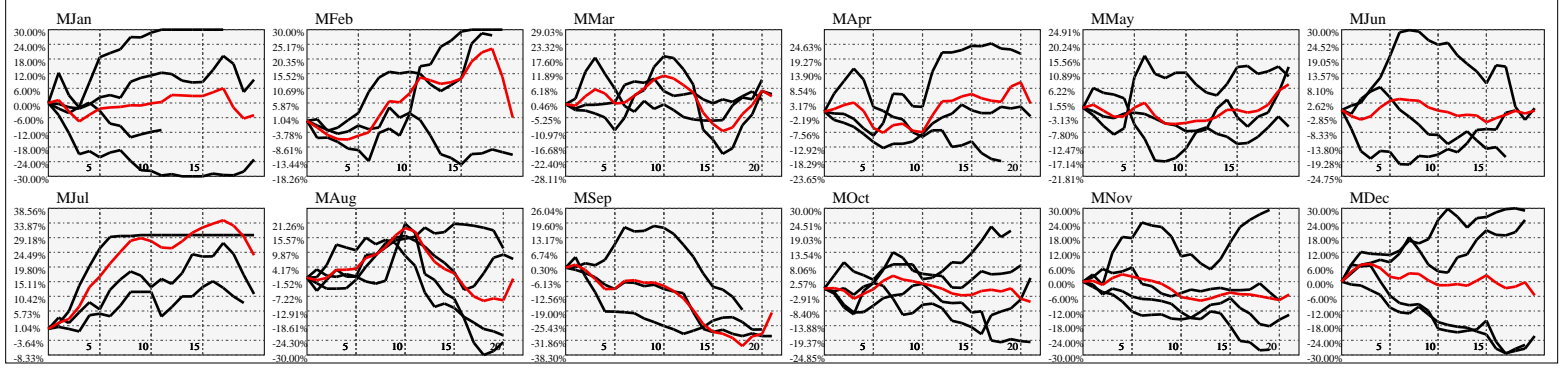

Hi-Resolution Calendrical Harmonics..Range 2022-01-14 to 2022-01-28

Calendrical Harmonics Standard..

Calendrical Harmonics 3rd Friday..

Calendrical Harmonics Moon Aligned..

Calendrical Harmonics Weekly w/ Day Of Week Alignments..