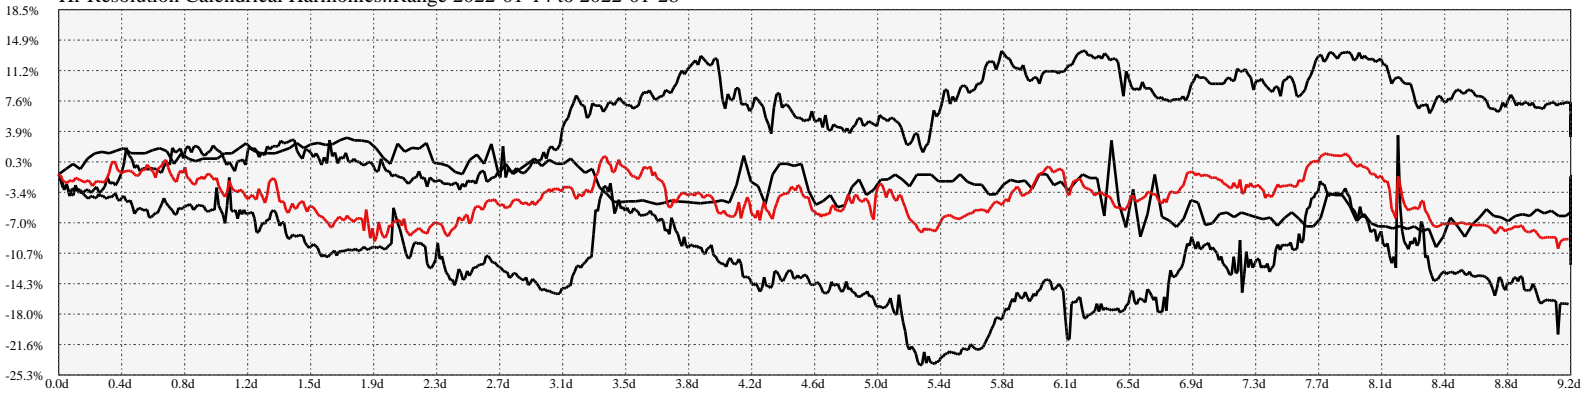

Hi-Resolution Calendrical Harmonics..Range 2022-01-14 to 2022-01-28

Calendrical Harmonics Standard..

Calendrical Harmonics 3rd Friday..

Calendrical Harmonics Moon Aligned..

Calendrical Harmonics Weekly w/ Day Of Week Alignments..