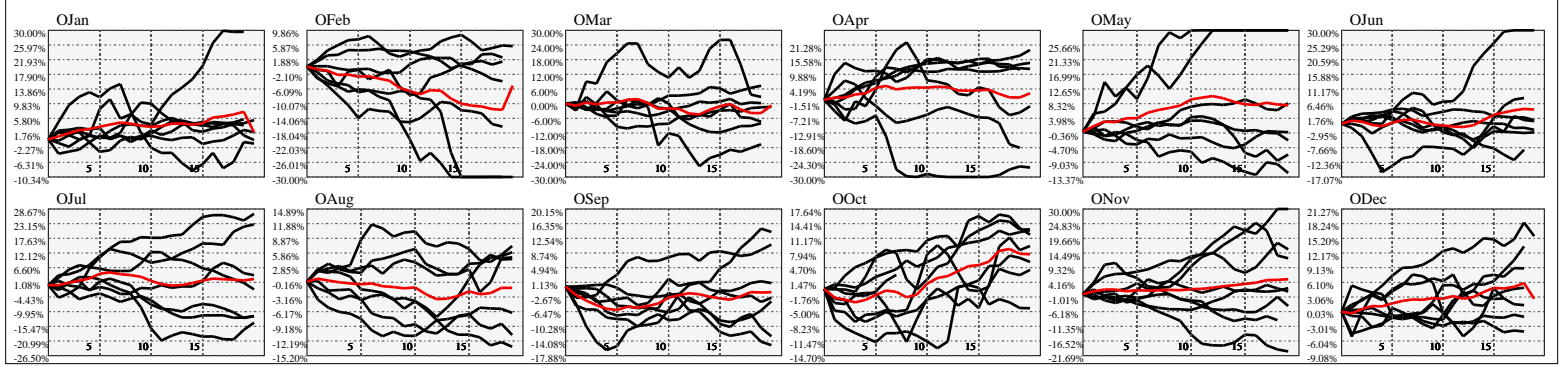

Hi-Resolution Calendrical Harmonics..Range 2020-01-17 to 2020-01-31

Calendrical Harmonics Standard..

Calendrical Harmonics 3rd Friday..

Calendrical Harmonics Moon Aligned..

Calendrical Harmonics Weekly w/ Day Of Week Alignments..