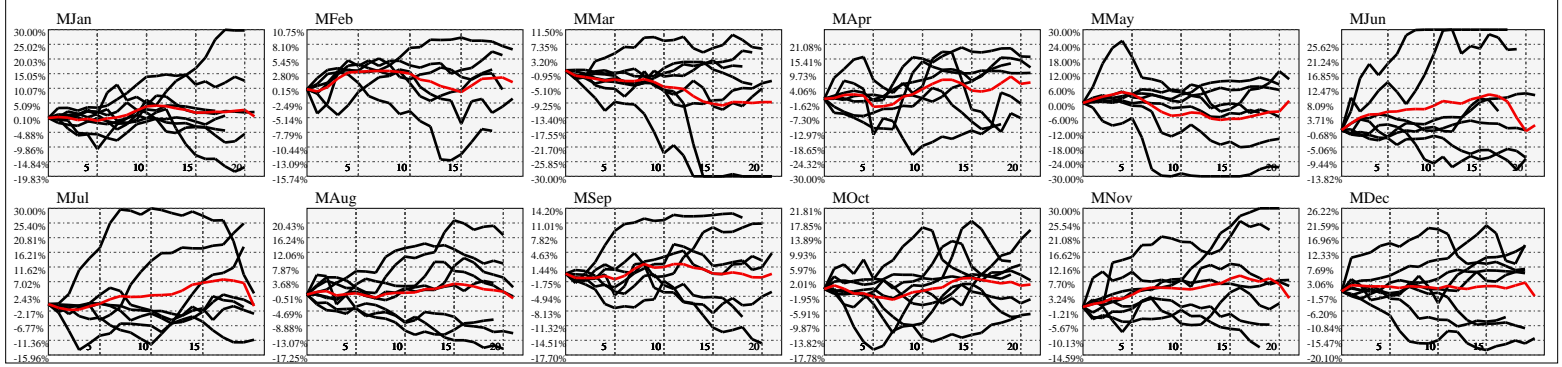

Hi-Resolution Calendrical Harmonics..Range 2020-01-17 to 2020-01-31

Calendrical Harmonics Standard..

Calendrical Harmonics 3rd Friday..

Calendrical Harmonics Moon Aligned..

Calendrical Harmonics Weekly w/ Day Of Week Alignments..