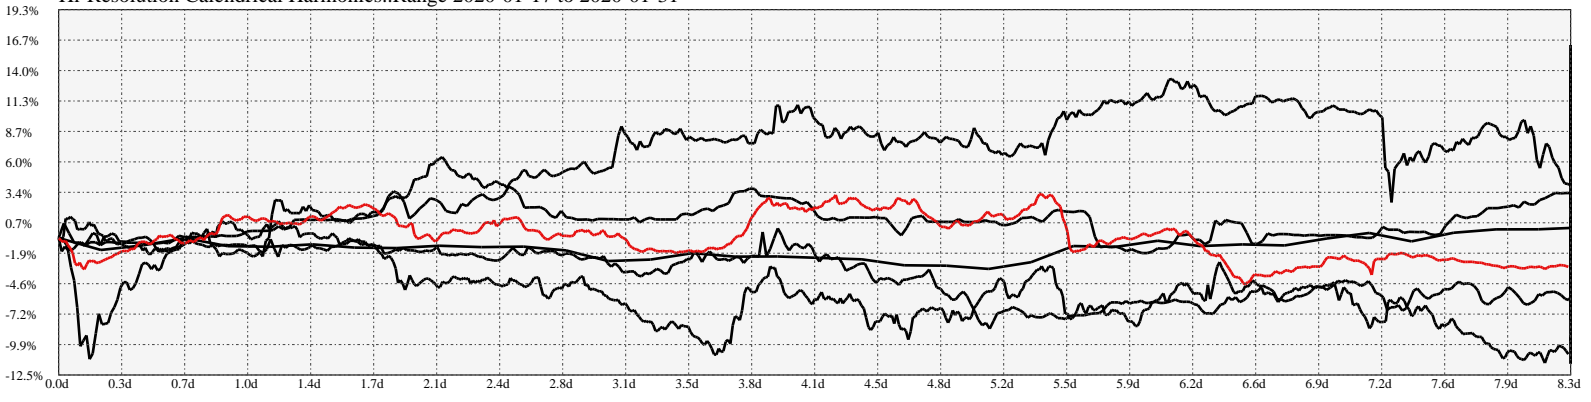

Hi-Resolution Calendrical Harmonics..Range 2020-01-17 to 2020-01-31

Calendrical Harmonics Standard..

Calendrical Harmonics 3rd Friday..

Calendrical Harmonics Moon Aligned..

Calendrical Harmonics Weekly w/ Day Of Week Alignments..