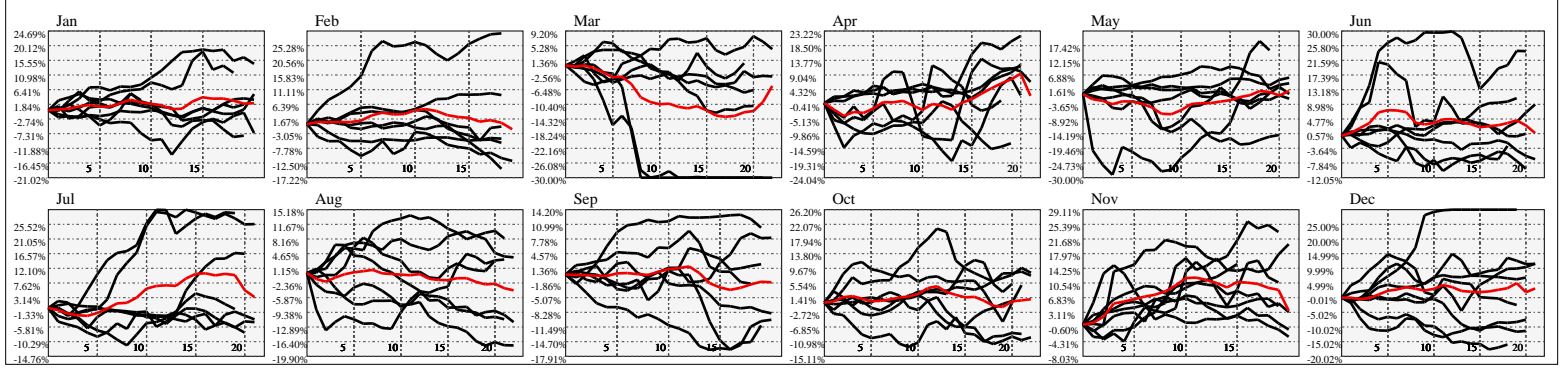

Hi-Resolution Calendrical Harmonics..Range 2020-01-17 to 2020-01-31

Calendrical Harmonics Standard..

Calendrical Harmonics 3rd Friday..

Calendrical Harmonics Moon Aligned..

Calendrical Harmonics Weekly w/ Day Of Week Alignments..