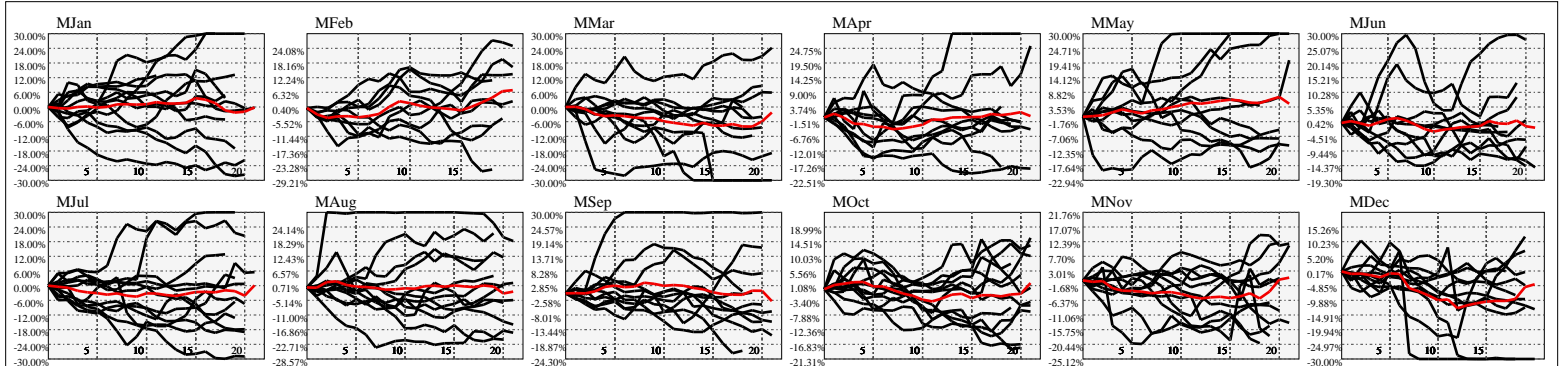

Hi-Resolution Calendrical Harmonics..Range 2020-01-17 to 2020-01-31

Calendrical Harmonics Standard..

Calendrical Harmonics 3rd Friday..

Calendrical Harmonics Moon Aligned..

Calendrical Harmonics Weekly w/ Day Of Week Alignments..