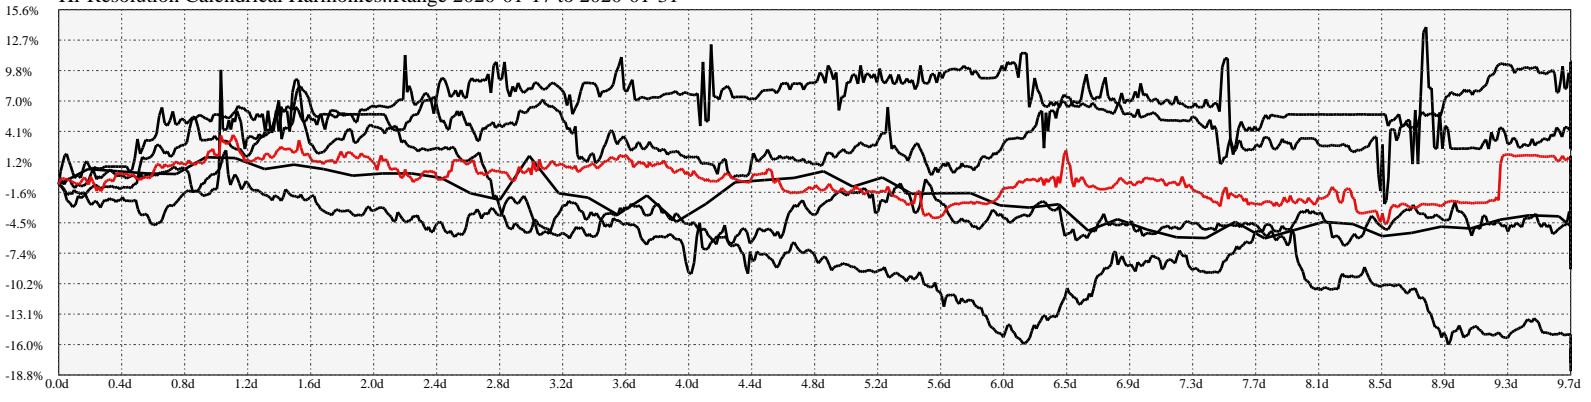

Hi-Resolution Calendrical Harmonics..Range 2020-01-17 to 2020-01-31

Calendrical Harmonics Standard..

Calendrical Harmonics 3rd Friday..

Calendrical Harmonics Moon Aligned..

Calendrical Harmonics Weekly w/ Day Of Week Alignments..