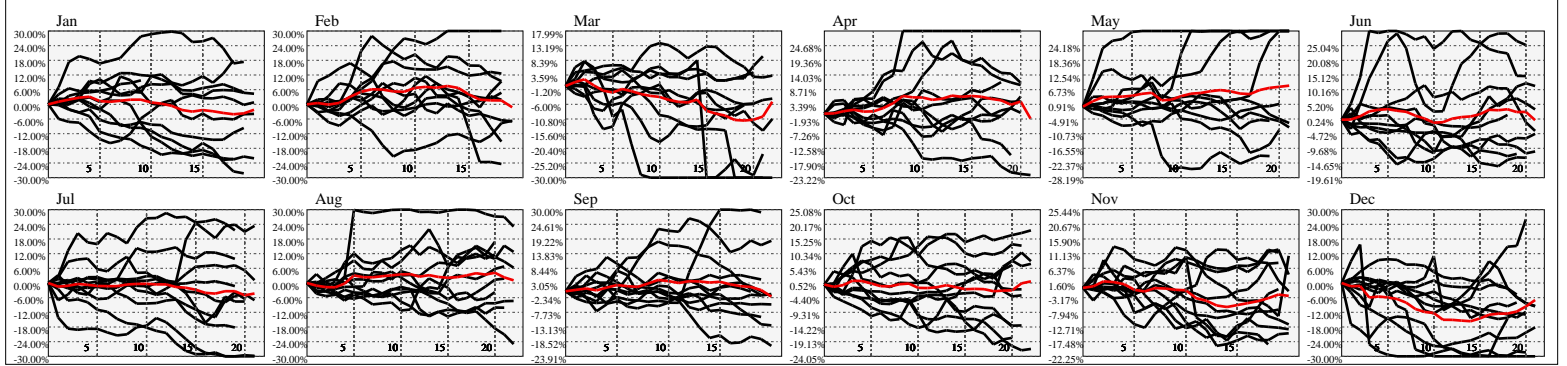

Hi-Resolution Calendrical Harmonics..Range 2020-01-17 to 2020-01-31

Calendrical Harmonics Standard..

Calendrical Harmonics 3rd Friday..

Calendrical Harmonics Moon Aligned..

Calendrical Harmonics Weekly w/ Day Of Week Alignments..