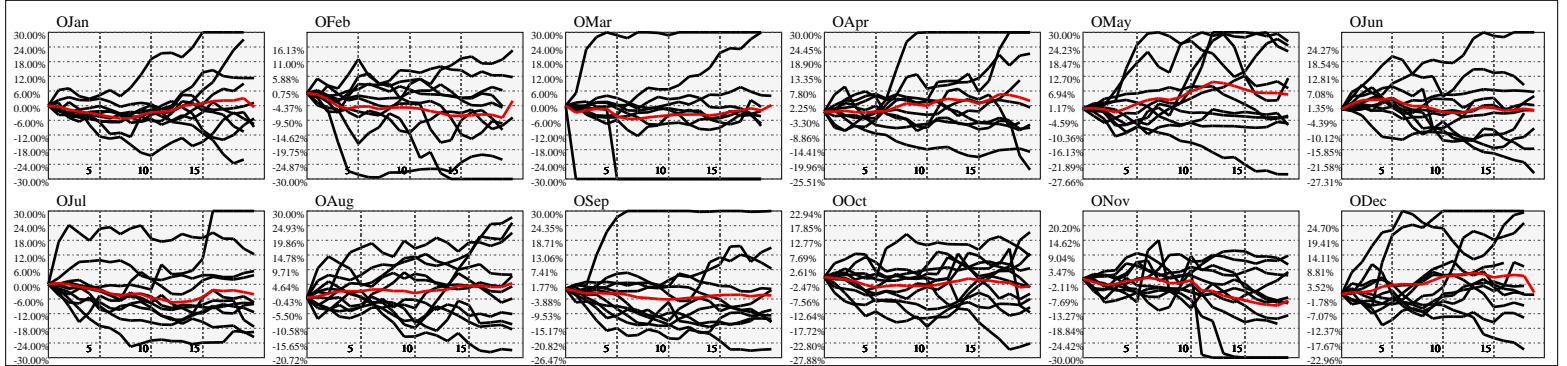

Hi-Resolution Calendrical Harmonics..Range 2020-01-17 to 2020-01-31

Calendrical Harmonics Standard..

Calendrical Harmonics 3rd Friday..

Calendrical Harmonics Moon Aligned..

Calendrical Harmonics Weekly w/ Day Of Week Alignments..