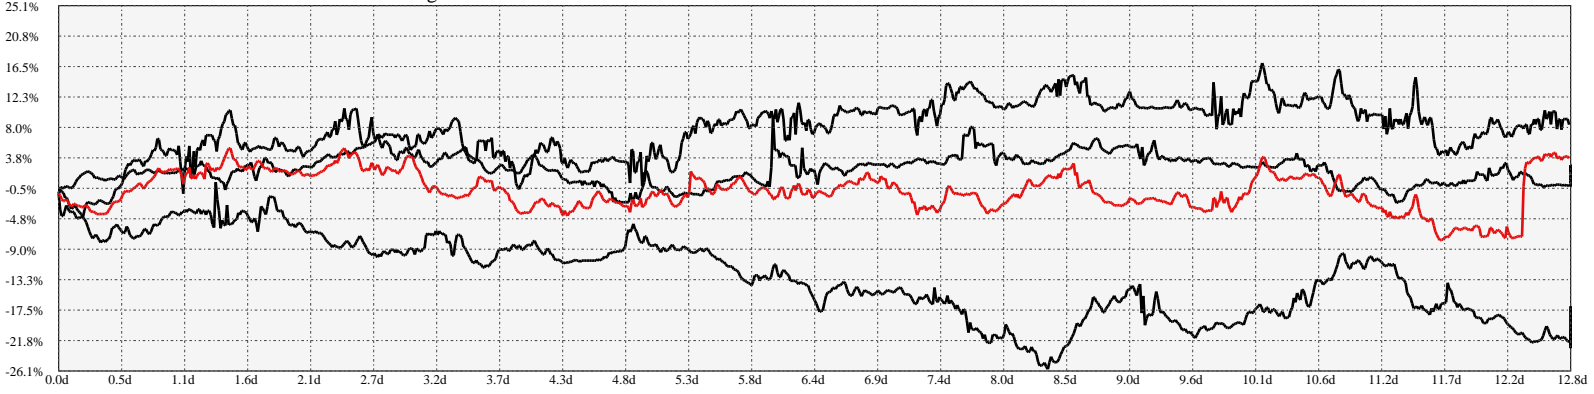

Hi-Resolution Calendrical Harmonics..Range 2022-01-14 to 2022-01-28

Calendrical Harmonics Standard..

Calendrical Harmonics 3rd Friday..

Calendrical Harmonics Moon Aligned..

Calendrical Harmonics Weekly w/ Day Of Week Alignments..