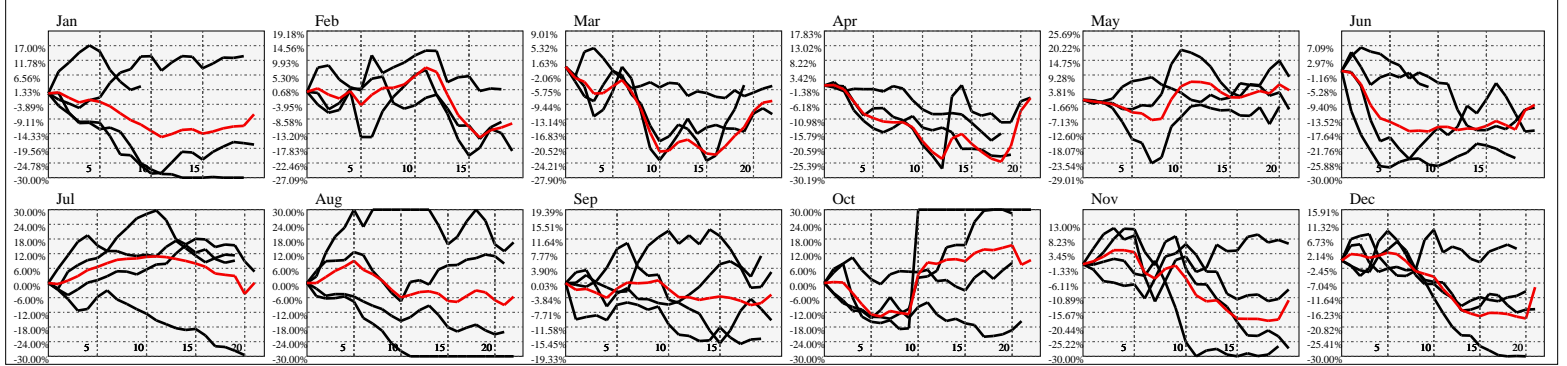

Hi-Resolution Calendrical Harmonics..Range 2022-01-14 to 2022-01-28

Calendrical Harmonics Standard..

Calendrical Harmonics 3rd Friday..

Calendrical Harmonics Moon Aligned..

Calendrical Harmonics Weekly w/ Day Of Week Alignments..