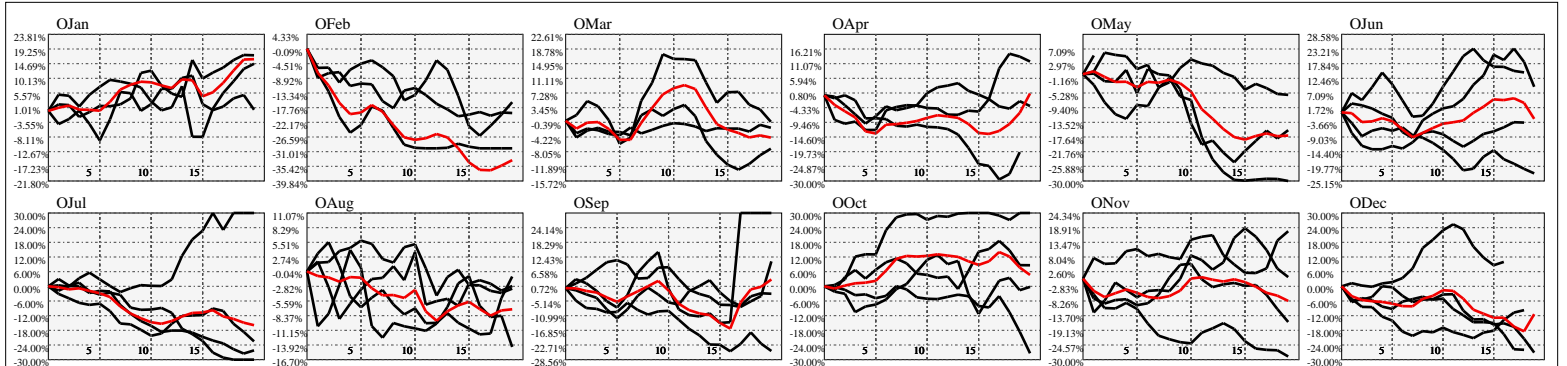

Hi-Resolution Calendrical Harmonics..Range 2022-01-14 to 2022-01-28

Calendrical Harmonics Standard..

Calendrical Harmonics 3rd Friday..

Calendrical Harmonics Moon Aligned..

Calendrical Harmonics Weekly w/ Day Of Week Alignments..