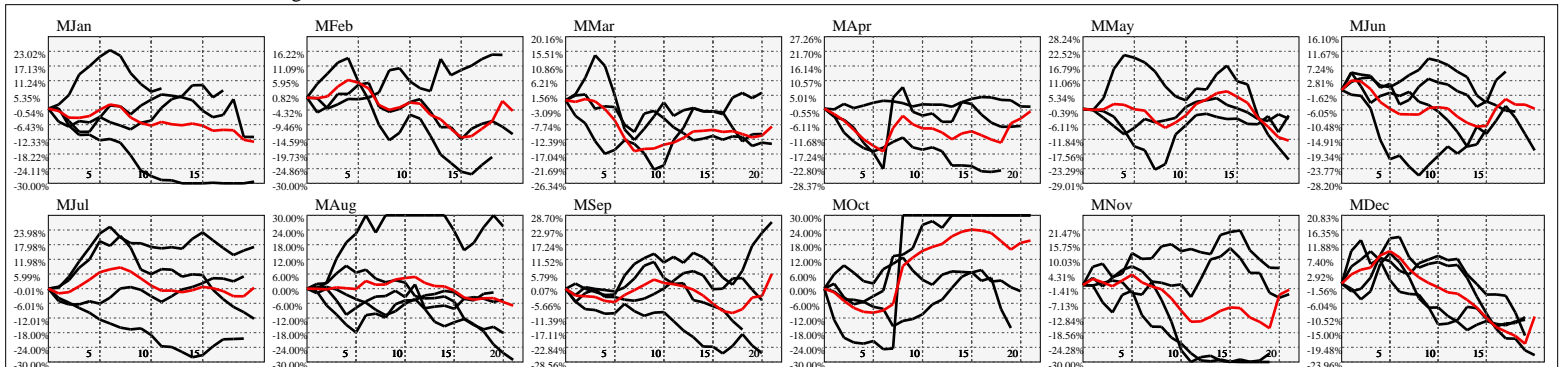

Hi-Resolution Calendrical Harmonics..Range 2022-01-14 to 2022-01-28

Calendrical Harmonics Standard..

Calendrical Harmonics 3rd Friday..

Calendrical Harmonics Moon Aligned..

Calendrical Harmonics Weekly w/ Day Of Week Alignments..