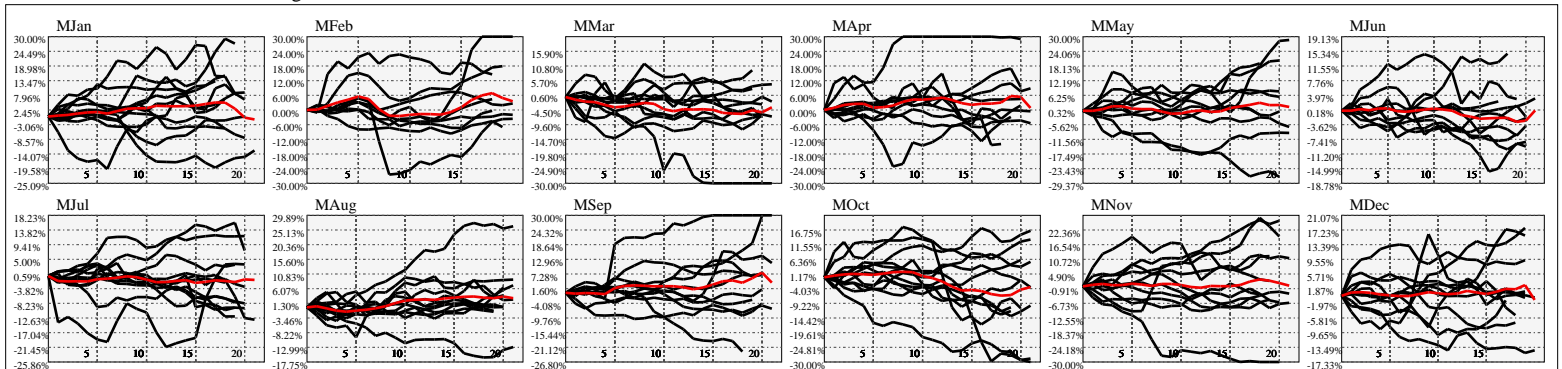

Hi-Resolution Calendrical Harmonics..Range 2020-01-17 to 2020-01-31

Calendrical Harmonics Standard..

Calendrical Harmonics 3rd Friday..

Calendrical Harmonics Moon Aligned..

Calendrical Harmonics Weekly w/ Day Of Week Alignments.