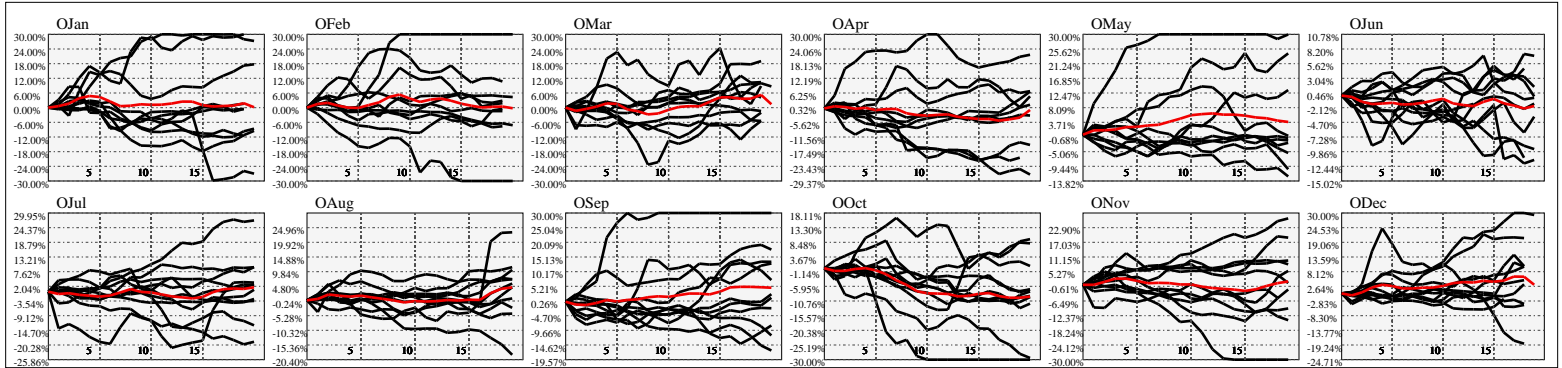

Hi-Resolution Calendrical Harmonics..Range 2020-01-17 to 2020-01-31

Calendrical Harmonics Standard..

Calendrical Harmonics 3rd Friday..

Calendrical Harmonics Moon Aligned..

Calendrical Harmonics Weekly w/ Day Of Week Alignments.