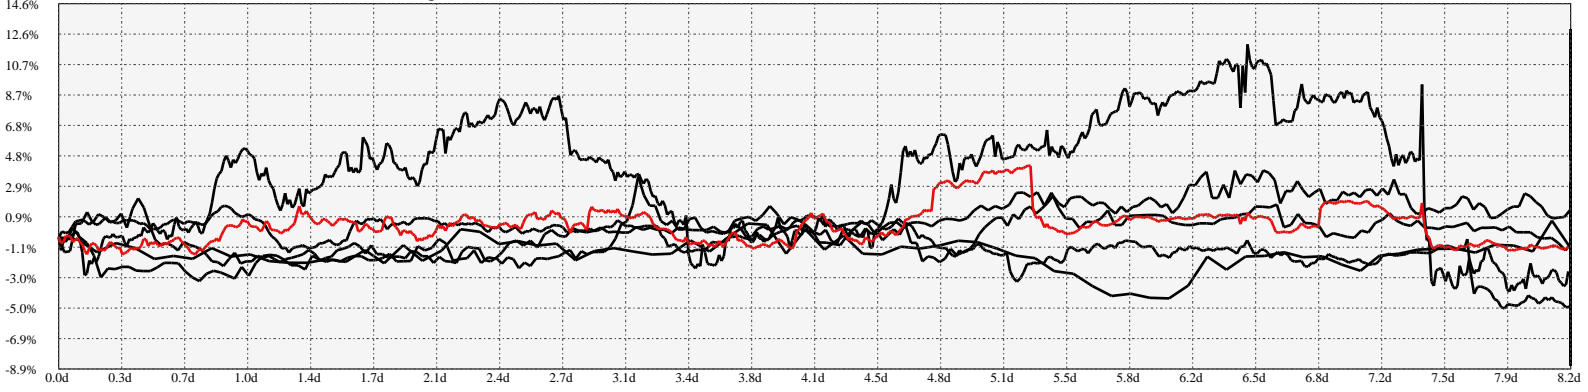

Hi-Resolution Calendrical Harmonics..Range 2020-01-17 to 2020-01-31

Calendrical Harmonics Standard..

Calendrical Harmonics 3rd Friday..

Calendrical Harmonics Moon Aligned..

Calendrical Harmonics Weekly w/ Day Of Week Alignments.