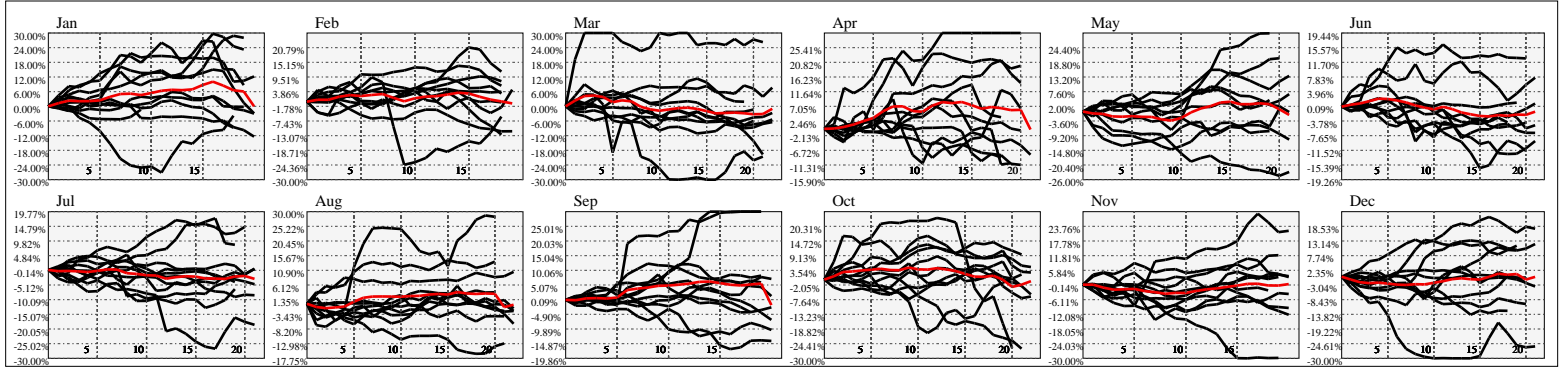

Hi-Resolution Calendrical Harmonics..Range 2020-01-17 to 2020-01-31

Calendrical Harmonics Standard..

Calendrical Harmonics 3rd Friday..

Calendrical Harmonics Moon Aligned..

Calendrical Harmonics Weekly w/ Day Of Week Alignments.