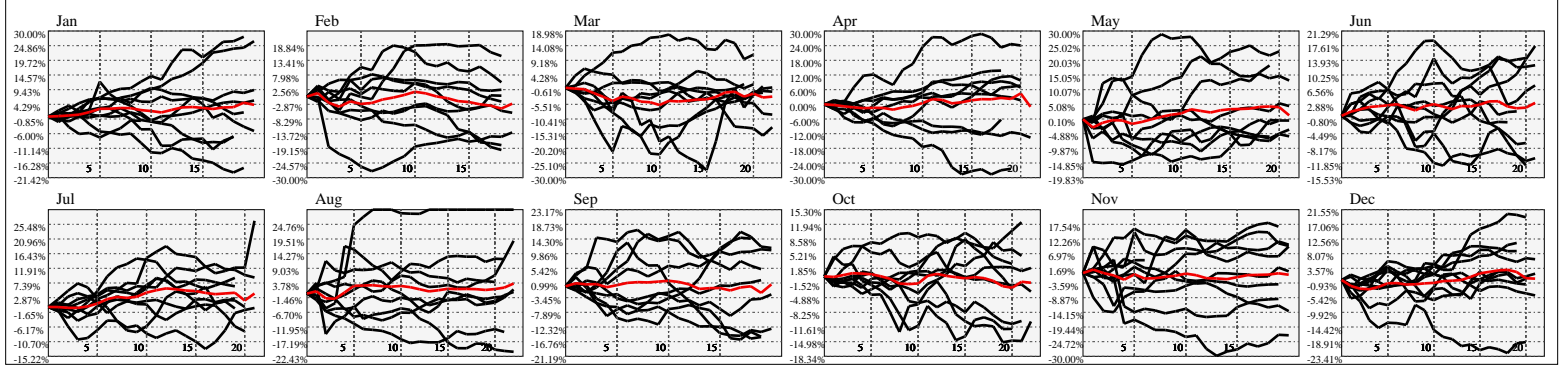

Hi-Resolution Calendrical Harmonics..Range 2020-01-17 to 2020-01-31

Calendrical Harmonics Standard..

Calendrical Harmonics 3rd Friday..

Calendrical Harmonics Moon Aligned..

Calendrical Harmonics Weekly w/ Day Of Week Alignments..