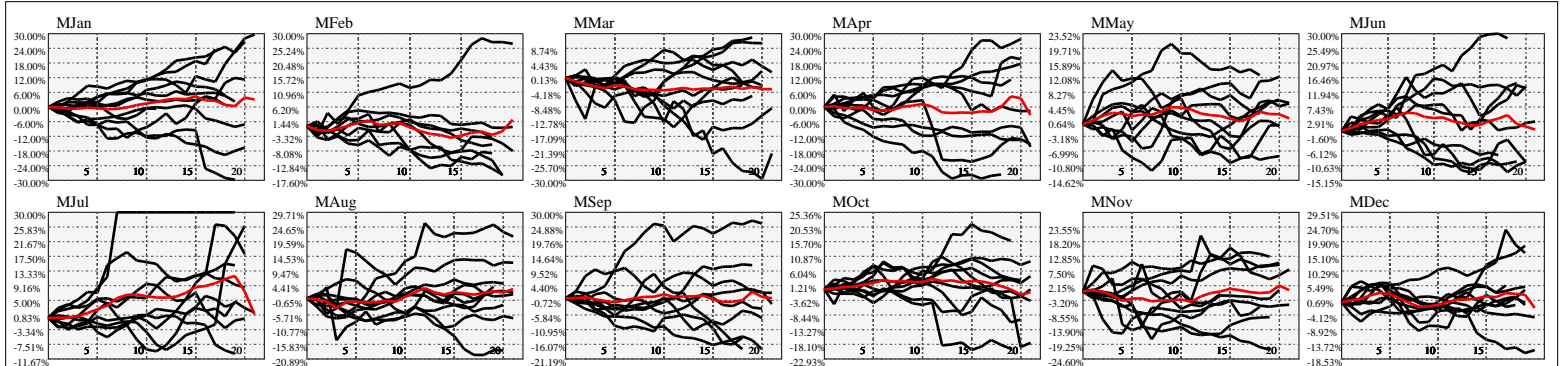

Hi-Resolution Calendrical Harmonics..Range 2020-01-17 to 2020-01-31

Calendrical Harmonics Standard..

Calendrical Harmonics 3rd Friday..

Calendrical Harmonics Moon Aligned..

Calendrical Harmonics Weekly w/ Day Of Week Alignments..