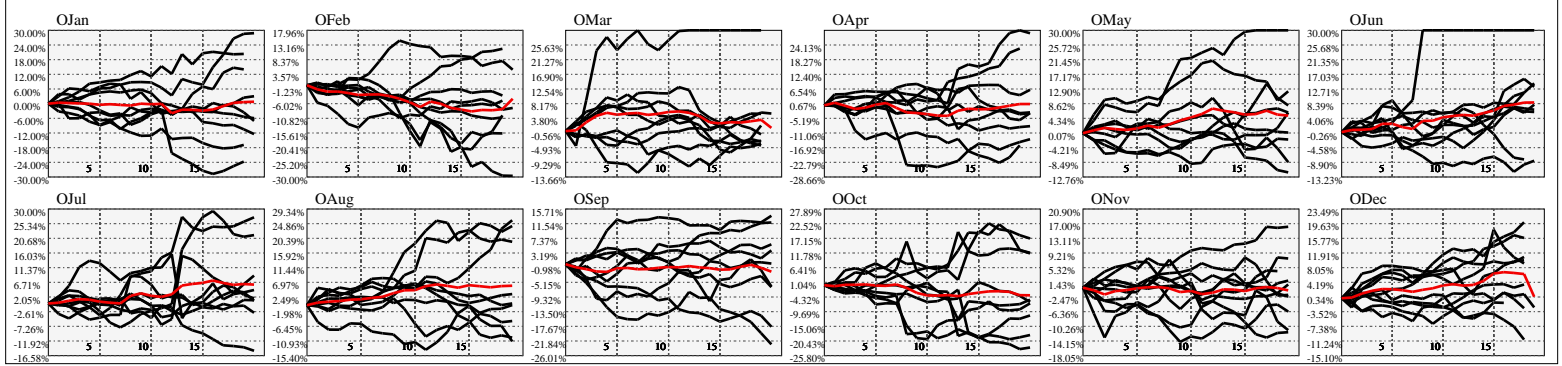

Hi-Resolution Calendrical Harmonics..Range 2020-01-17 to 2020-01-31

Calendrical Harmonics Standard..

Calendrical Harmonics 3rd Friday..

Calendrical Harmonics Moon Aligned..

Calendrical Harmonics Weekly w/ Day Of Week Alignments..