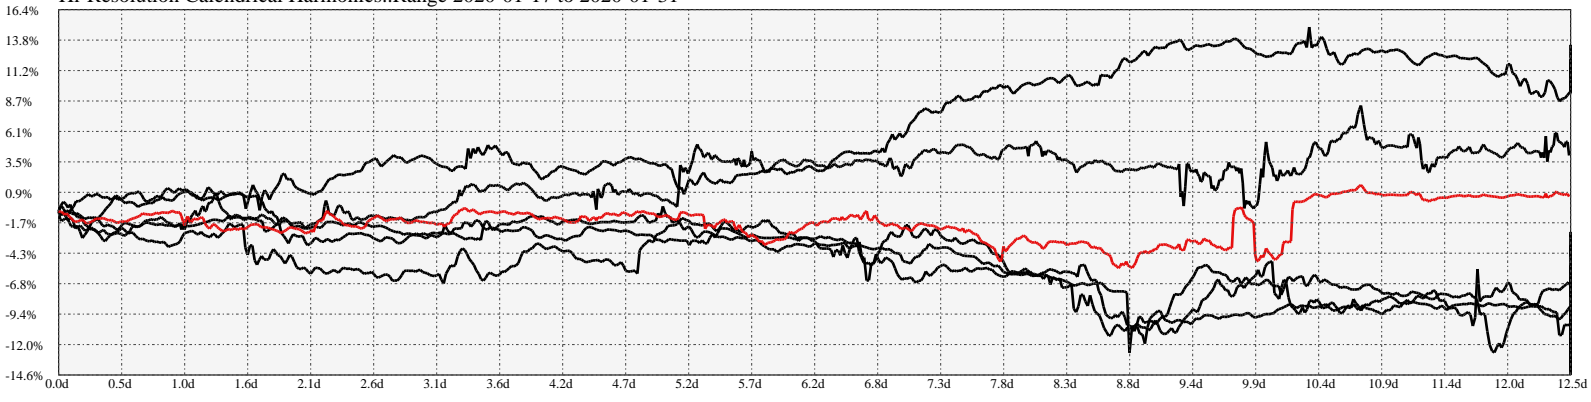

Hi-Resolution Calendrical Harmonics..Range 2020-01-17 to 2020-01-31

Calendrical Harmonics Standard..

Calendrical Harmonics 3rd Friday..

Calendrical Harmonics Moon Aligned..

Calendrical Harmonics Weekly w/ Day Of Week Alignments..