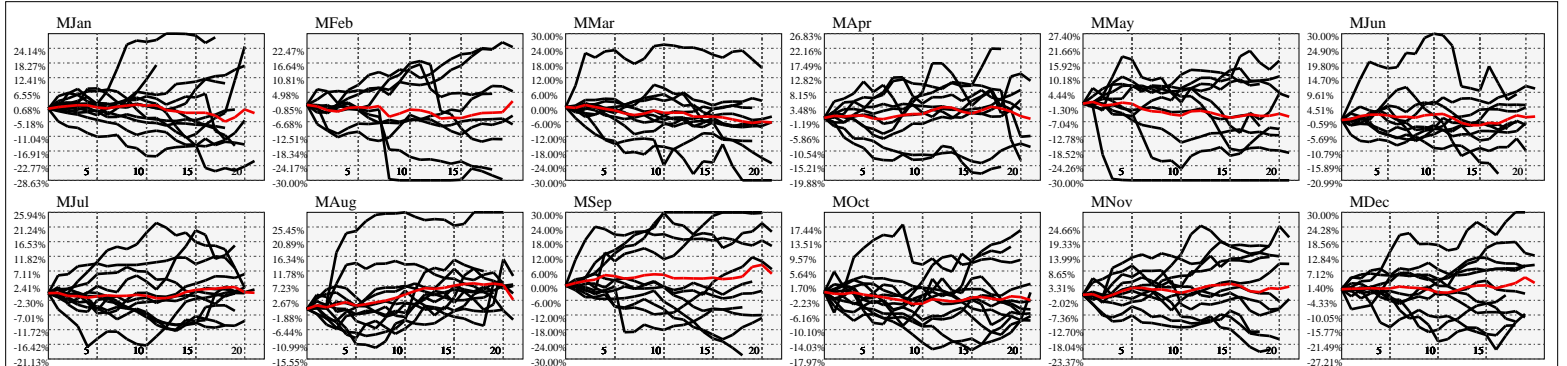

Hi-Resolution Calendrical Harmonics..Range 2020-01-17 to 2020-01-31

Calendrical Harmonics Standard..

Calendrical Harmonics 3rd Friday..

Calendrical Harmonics Moon Aligned..

Calendrical Harmonics Weekly w/ Day Of Week Alignments..