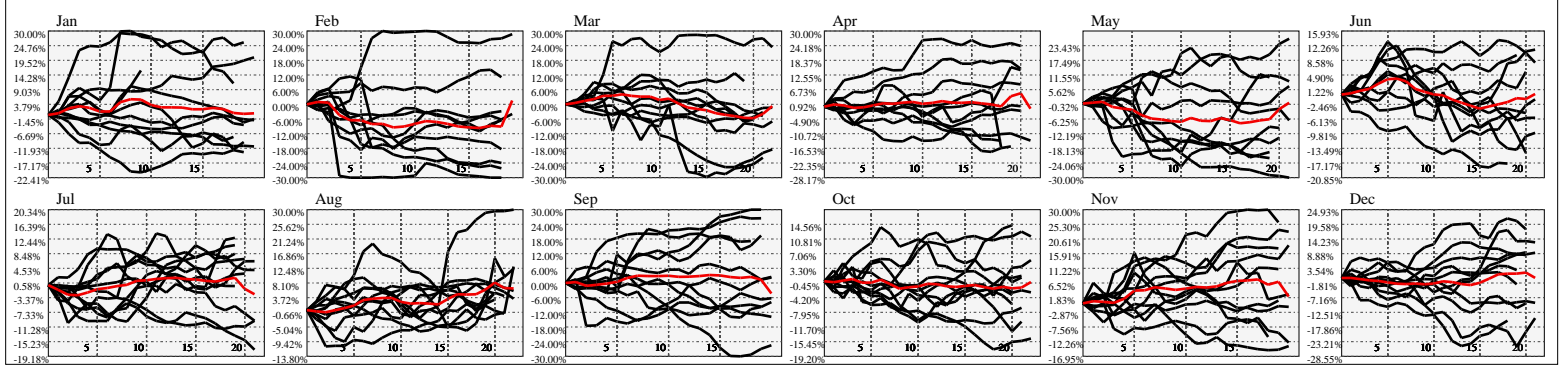

Hi-Resolution Calendrical Harmonics..Range 2020-01-17 to 2020-01-31

Calendrical Harmonics Standard..

Calendrical Harmonics 3rd Friday..

Calendrical Harmonics Moon Aligned..

Calendrical Harmonics Weekly w/ Day Of Week Alignments..