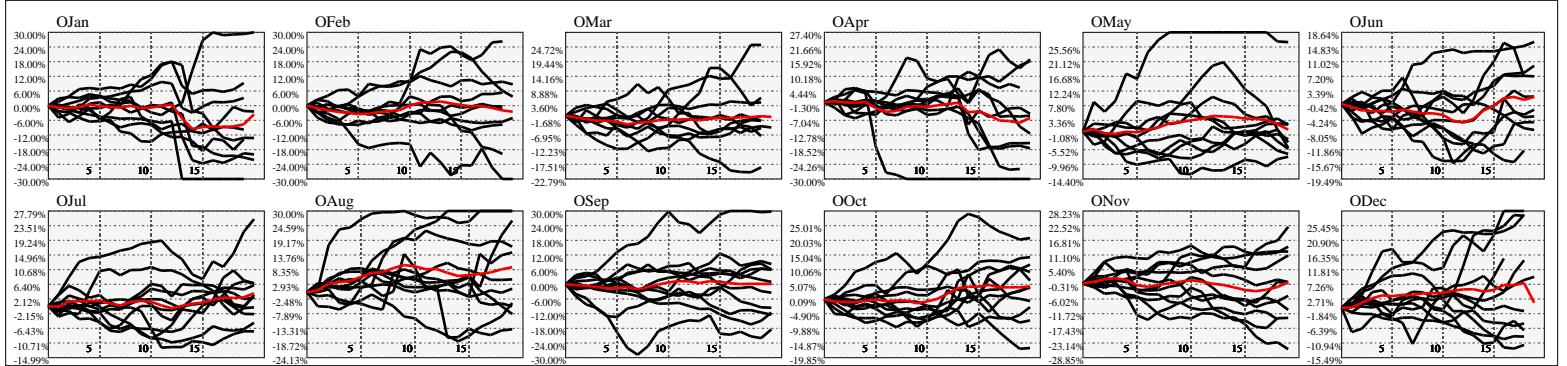

Hi-Resolution Calendrical Harmonics..Range 2020-01-17 to 2020-01-31

Calendrical Harmonics Standard..

Calendrical Harmonics 3rd Friday..

Calendrical Harmonics Moon Aligned..

Calendrical Harmonics Weekly w/ Day Of Week Alignments..