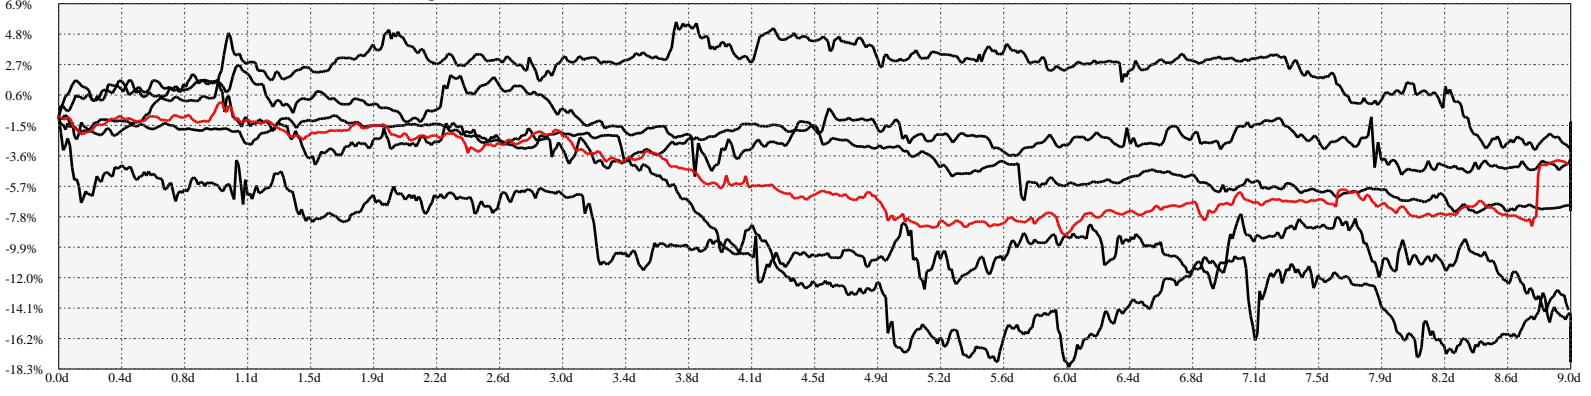

Hi-Resolution Calendrical Harmonics..Range 2020-01-17 to 2020-01-31

Calendrical Harmonics Standard..

Calendrical Harmonics 3rd Friday..

Calendrical Harmonics Moon Aligned..

Calendrical Harmonics Weekly w/ Day Of Week Alignments..