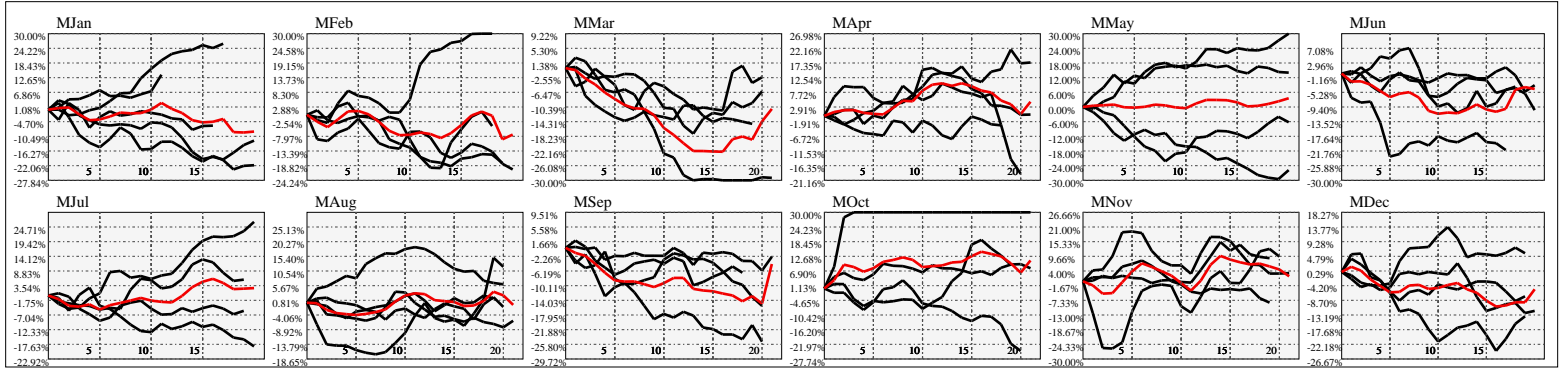

Hi-Resolution Calendrical Harmonics..Range 2021-01-15 to 2021-01-29

Calendrical Harmonics Standard..

Calendrical Harmonics 3rd Friday..

Calendrical Harmonics Moon Aligned..

Calendrical Harmonics Weekly w/ Day Of Week Alignments.