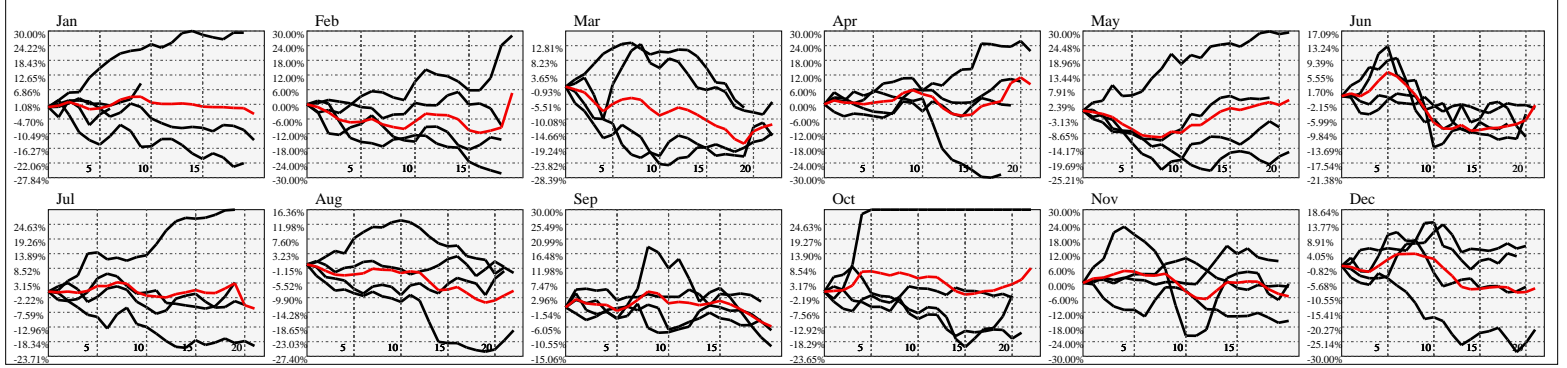

Hi-Resolution Calendrical Harmonics..Range 2021-01-15 to 2021-01-29

Calendrical Harmonics Standard..

Calendrical Harmonics 3rd Friday..

Calendrical Harmonics Moon Aligned..

Calendrical Harmonics Weekly w/ Day Of Week Alignments.