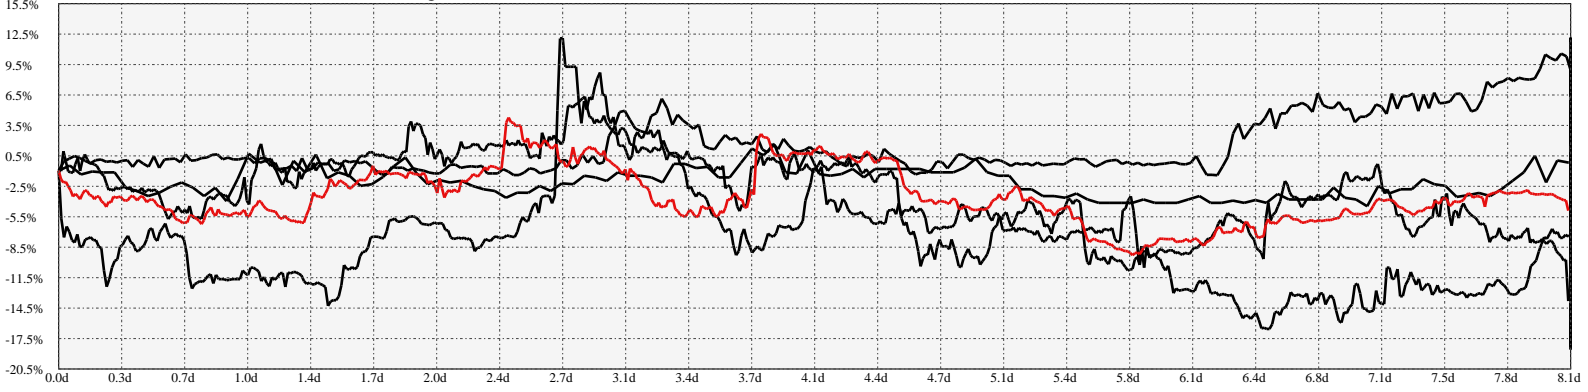

Hi-Resolution Calendrical Harmonics..Range 2021-01-15 to 2021-01-29

Calendrical Harmonics Standard..

Calendrical Harmonics 3rd Friday..

Calendrical Harmonics Moon Aligned..

Calendrical Harmonics Weekly w/ Day Of Week Alignments.