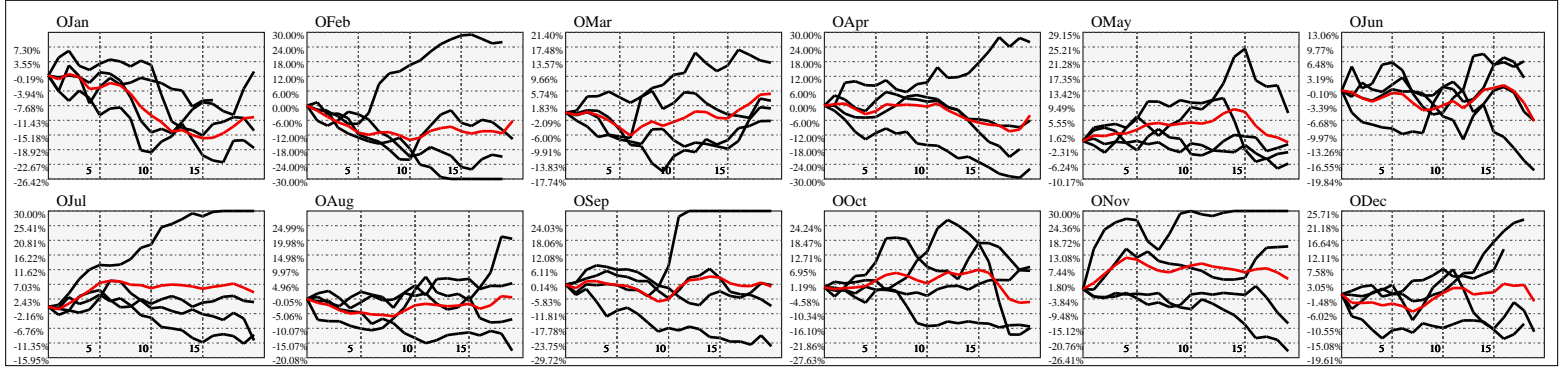

Hi-Resolution Calendrical Harmonics..Range 2021-01-15 to 2021-01-29

Calendrical Harmonics Standard..

Calendrical Harmonics 3rd Friday..

Calendrical Harmonics Moon Aligned..

Calendrical Harmonics Weekly w/ Day Of Week Alignments.