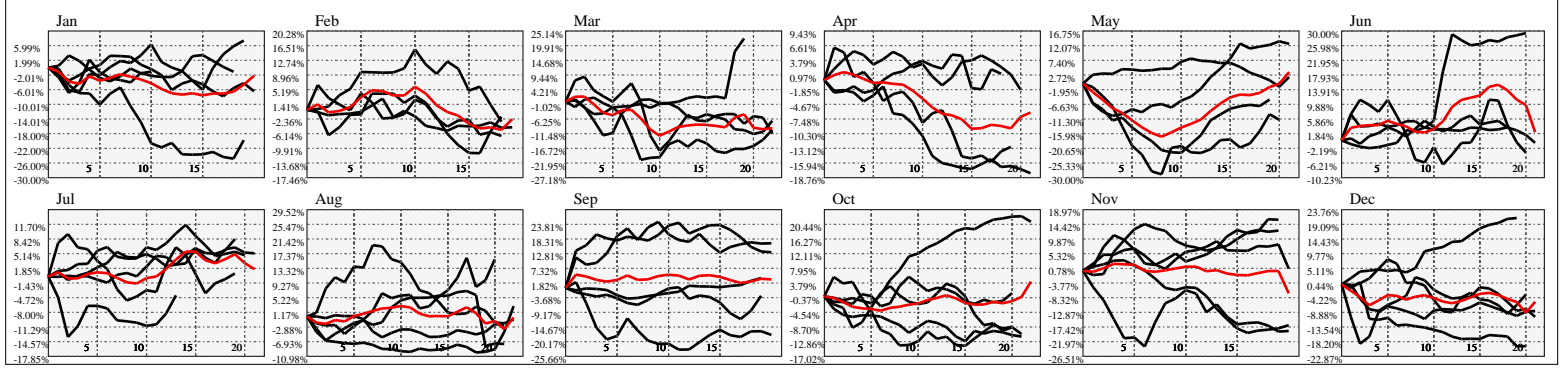

Hi-Resolution Calendrical Harmonics..Range 2021-01-15 to 2021-01-29

Calendrical Harmonics Standard..

Calendrical Harmonics 3rd Friday..

Calendrical Harmonics Moon Aligned..

Calendrical Harmonics Weekly w/ Day Of Week Alignments..