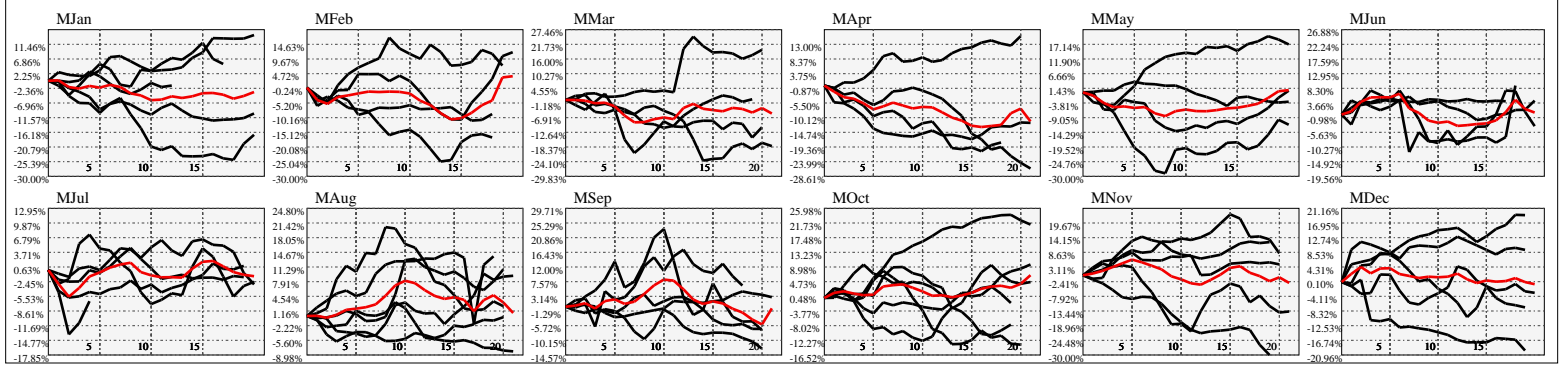

Hi-Resolution Calendrical Harmonics..Range 2021-01-15 to 2021-01-29

Calendrical Harmonics Standard..

Calendrical Harmonics 3rd Friday..

Calendrical Harmonics Moon Aligned..

Calendrical Harmonics Weekly w/ Day Of Week Alignments..