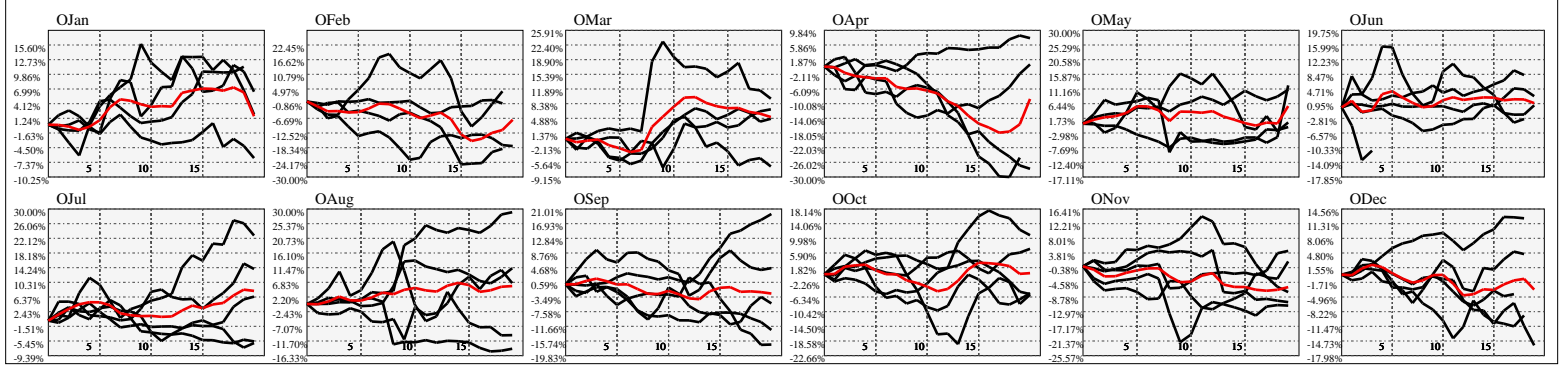

Hi-Resolution Calendrical Harmonics..Range 2021-01-15 to 2021-01-29

Calendrical Harmonics Standard..

Calendrical Harmonics 3rd Friday..

Calendrical Harmonics Moon Aligned..

Calendrical Harmonics Weekly w/ Day Of Week Alignments..