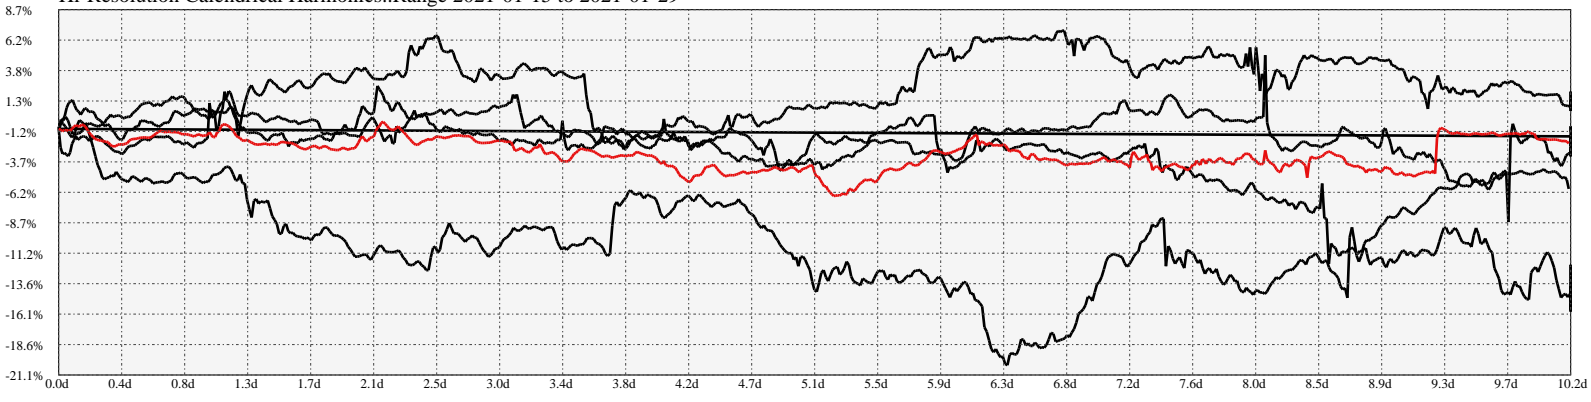

Hi-Resolution Calendrical Harmonics..Range 2021-01-15 to 2021-01-29

Calendrical Harmonics Standard..

Calendrical Harmonics 3rd Friday..

Calendrical Harmonics Moon Aligned..

Calendrical Harmonics Weekly w/ Day Of Week Alignments..