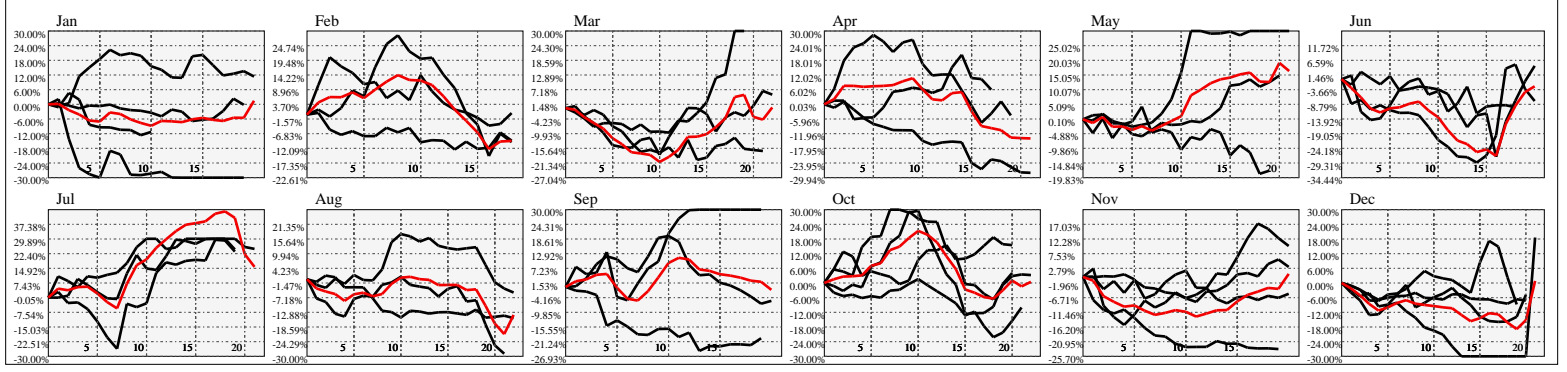

Hi-Resolution Calendrical Harmonics..Range 2022-01-14 to 2022-01-28

Calendrical Harmonics Standard..

Calendrical Harmonics 3rd Friday..

Calendrical Harmonics Moon Aligned..

Calendrical Harmonics Weekly w/ Day Of Week Alignments..