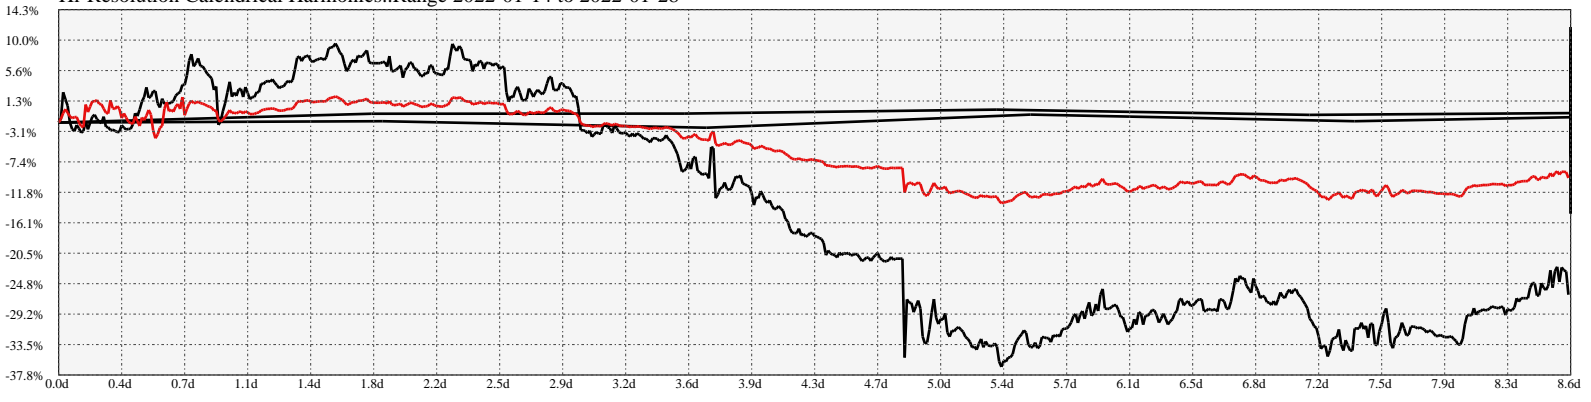

Hi-Resolution Calendrical Harmonics..Range 2022-01-14 to 2022-01-28

Calendrical Harmonics Standard..

Calendrical Harmonics 3rd Friday..

Calendrical Harmonics Moon Aligned..

Calendrical Harmonics Weekly w/ Day Of Week Alignments..