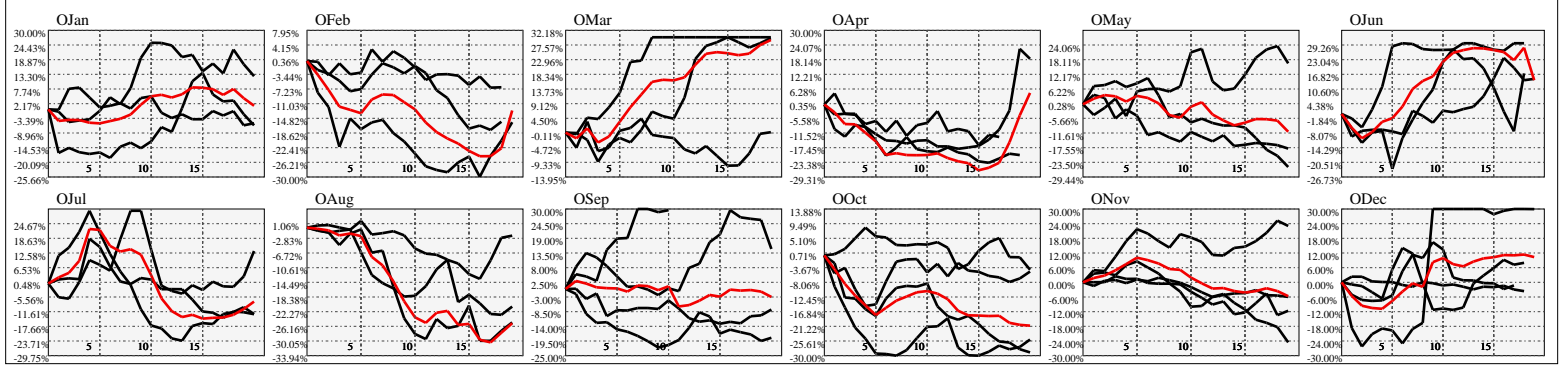

Hi-Resolution Calendrical Harmonics..Range 2022-01-14 to 2022-01-28

Calendrical Harmonics Standard..

Calendrical Harmonics 3rd Friday..

Calendrical Harmonics Moon Aligned..

Calendrical Harmonics Weekly w/ Day Of Week Alignments..