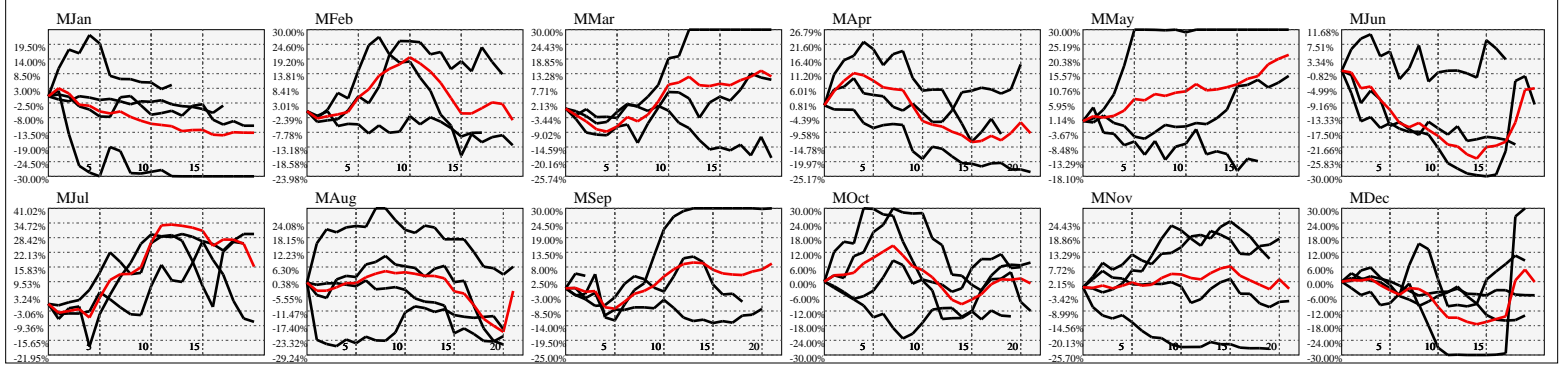

Hi-Resolution Calendrical Harmonics..Range 2022-01-14 to 2022-01-28

Calendrical Harmonics Standard..

Calendrical Harmonics 3rd Friday..

Calendrical Harmonics Moon Aligned..

Calendrical Harmonics Weekly w/ Day Of Week Alignments..