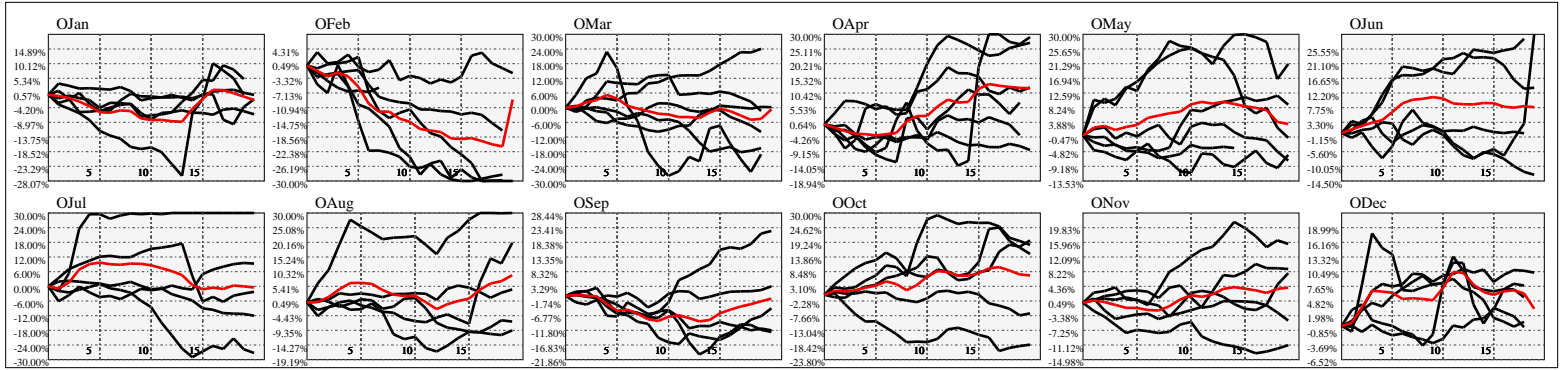

Hi-Resolution Calendrical Harmonics..Range 2020-01-17 to 2020-01-31

Calendrical Harmonics Standard..

Calendrical Harmonics 3rd Friday..

Calendrical Harmonics Moon Aligned..

Calendrical Harmonics Weekly w/ Day Of Week Alignments..