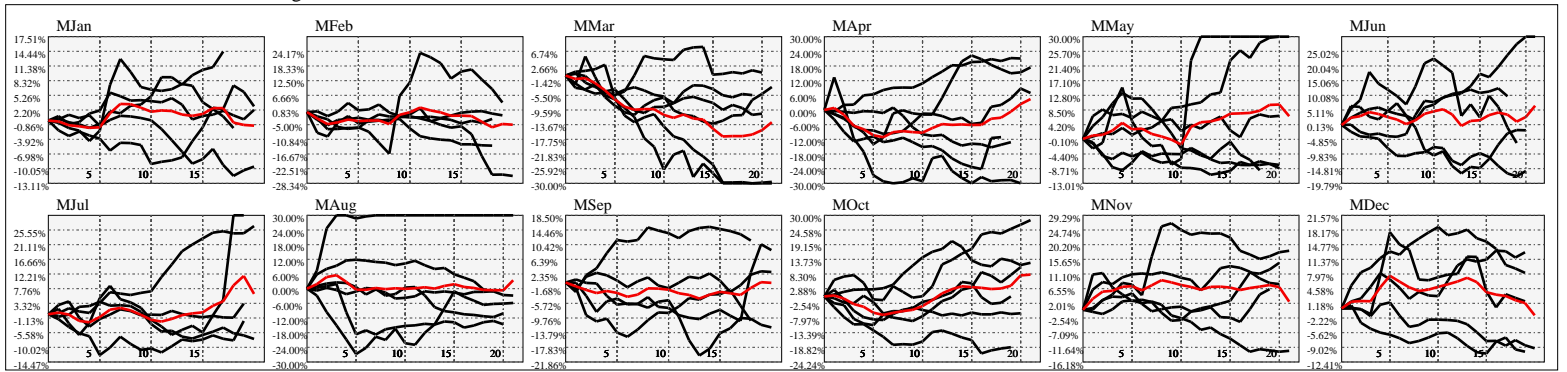

Hi-Resolution Calendrical Harmonics..Range 2020-01-17 to 2020-01-31

Calendrical Harmonics Standard..

Calendrical Harmonics 3rd Friday..

Calendrical Harmonics Moon Aligned..

Calendrical Harmonics Weekly w/ Day Of Week Alignments..