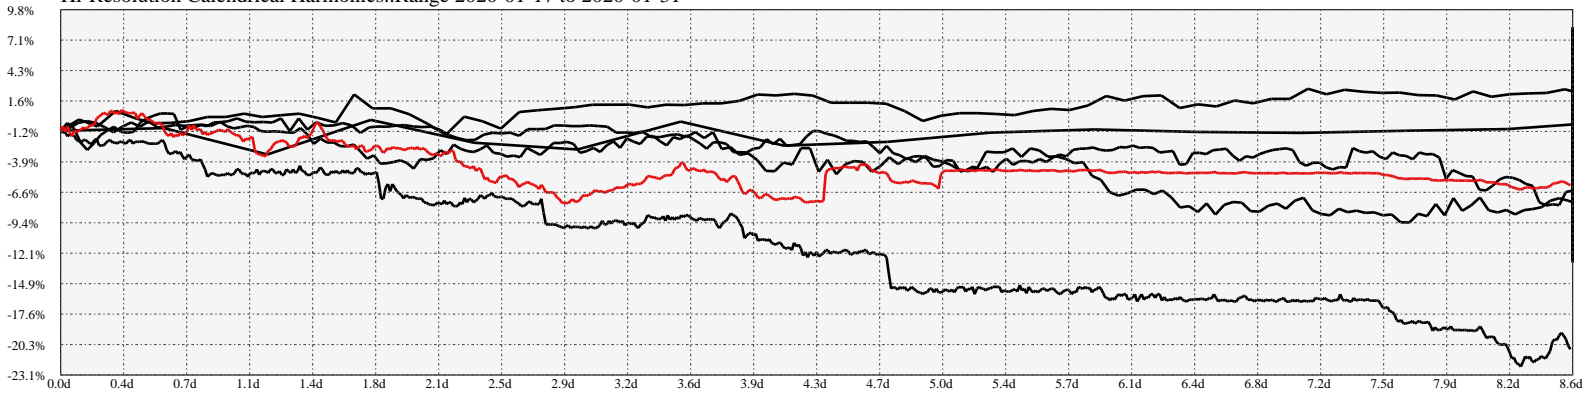

Hi-Resolution Calendrical Harmonics..Range 2020-01-17 to 2020-01-31

Calendrical Harmonics Standard..

Calendrical Harmonics 3rd Friday..

Calendrical Harmonics Moon Aligned..

Calendrical Harmonics Weekly w/ Day Of Week Alignments..