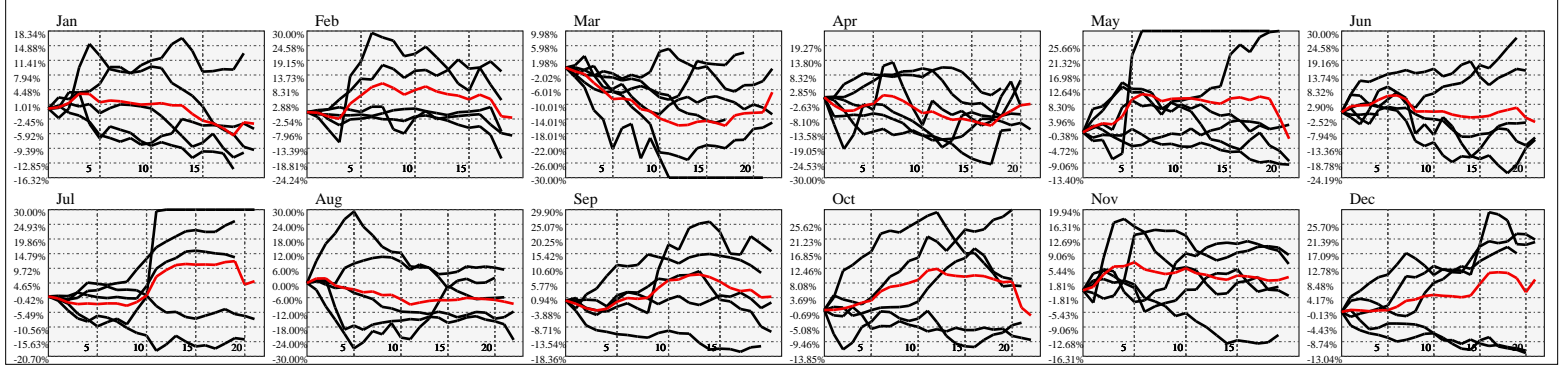

Hi-Resolution Calendrical Harmonics..Range 2020-01-17 to 2020-01-31

Calendrical Harmonics Standard..

Calendrical Harmonics 3rd Friday..

Calendrical Harmonics Moon Aligned..

Calendrical Harmonics Weekly w/ Day Of Week Alignments..