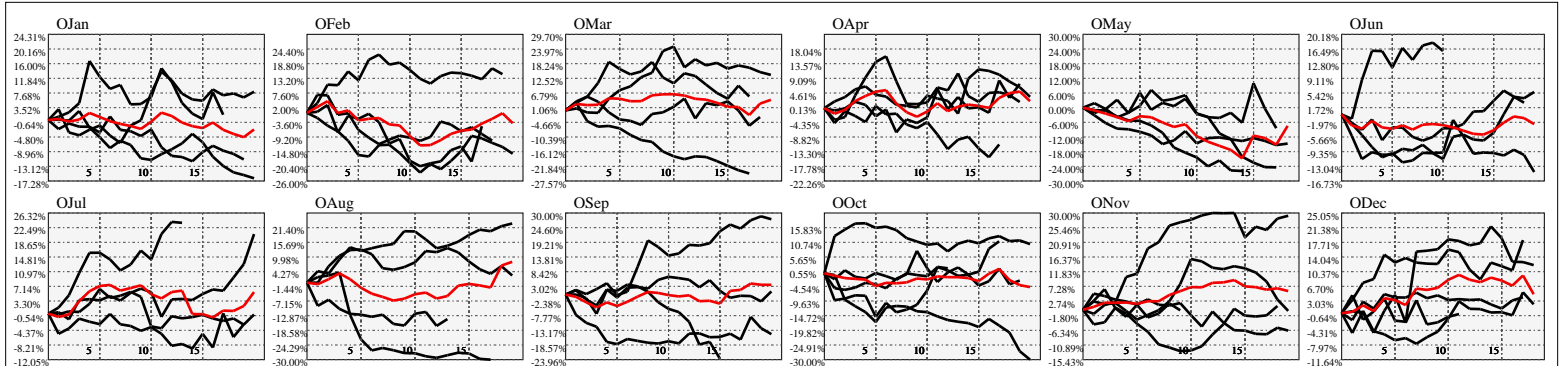

Hi-Resolution Calendrical Harmonics..Range 2021-01-15 to 2021-01-29

Calendrical Harmonics Standard..

Calendrical Harmonics 3rd Friday..

Calendrical Harmonics Moon Aligned..

Calendrical Harmonics Weekly w/ Day Of Week Alignments..