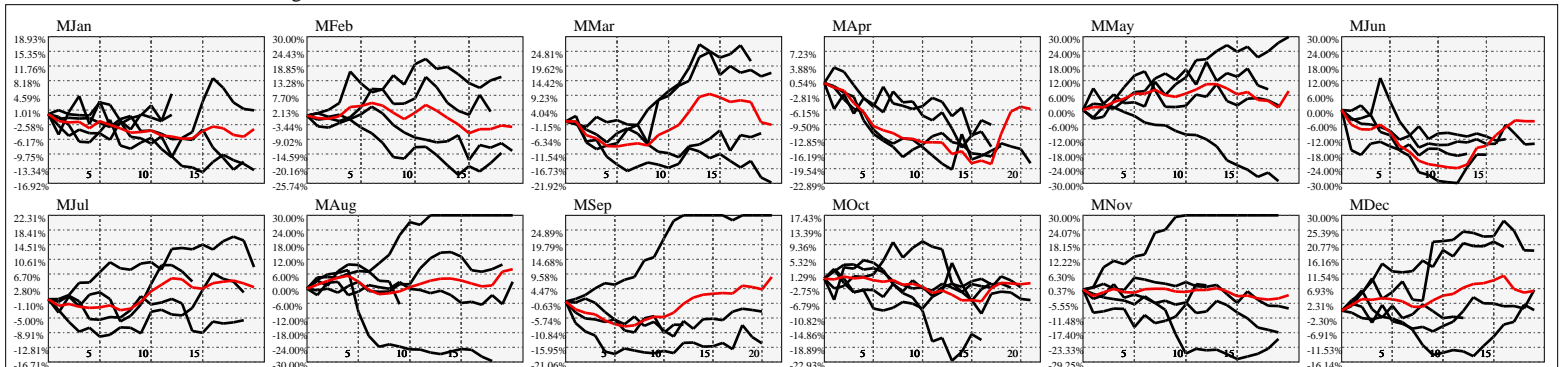

Hi-Resolution Calendrical Harmonics..Range 2021-01-15 to 2021-01-29

Calendrical Harmonics Standard..

Calendrical Harmonics 3rd Friday..

Calendrical Harmonics Moon Aligned..

Calendrical Harmonics Weekly w/ Day Of Week Alignments..