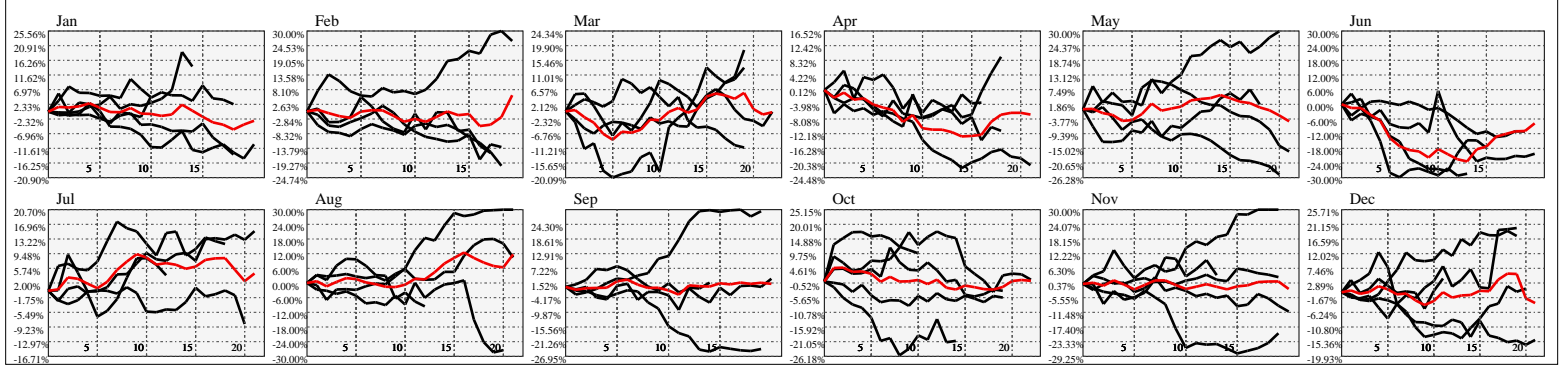

Hi-Resolution Calendrical Harmonics..Range 2021-01-15 to 2021-01-29

Calendrical Harmonics Standard..

Calendrical Harmonics 3rd Friday..

Calendrical Harmonics Moon Aligned..

Calendrical Harmonics Weekly w/ Day Of Week Alignments..