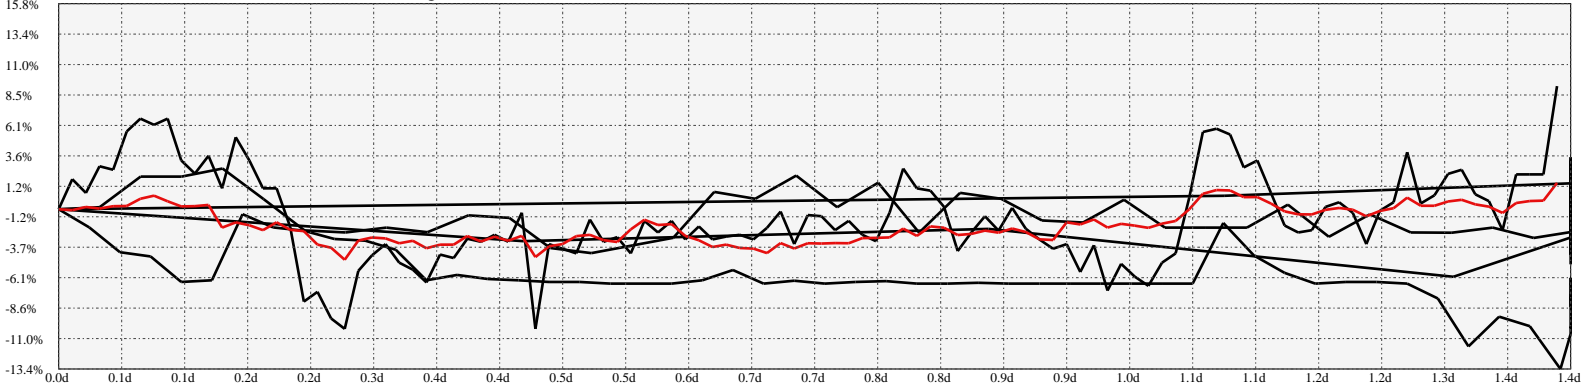

Hi-Resolution Calendrical Harmonics..Range 2021-01-15 to 2021-01-29

Calendrical Harmonics Standard..

Calendrical Harmonics 3rd Friday..

Calendrical Harmonics Moon Aligned..

Calendrical Harmonics Weekly w/ Day Of Week Alignments..