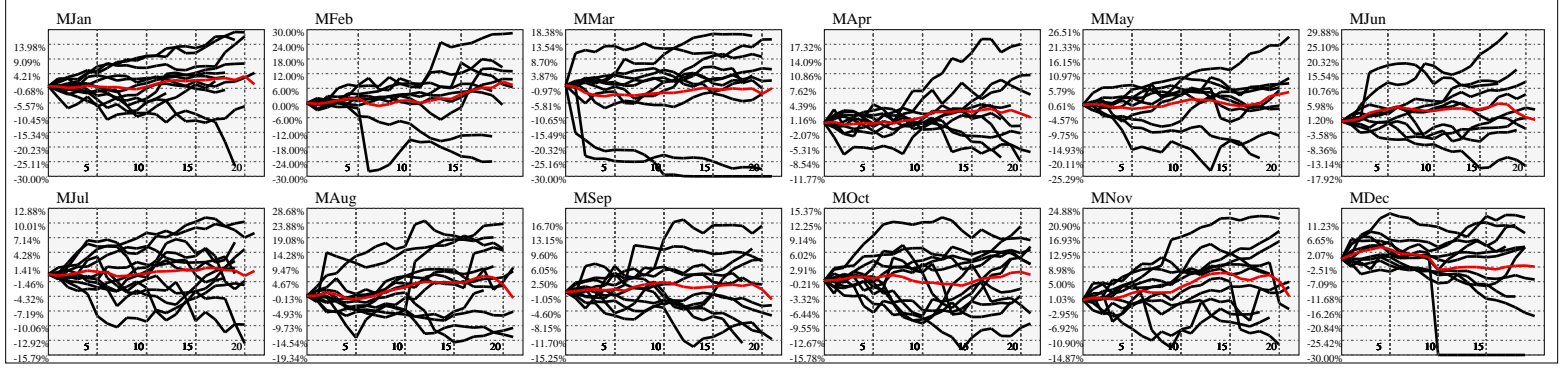

Hi-Resolution Calendrical Harmonics..Range 2020-01-17 to 2020-01-31

Calendrical Harmonics Standard..

Calendrical Harmonics 3rd Friday..

Calendrical Harmonics Moon Aligned..

Calendrical Harmonics Weekly w/ Day Of Week Alignments..