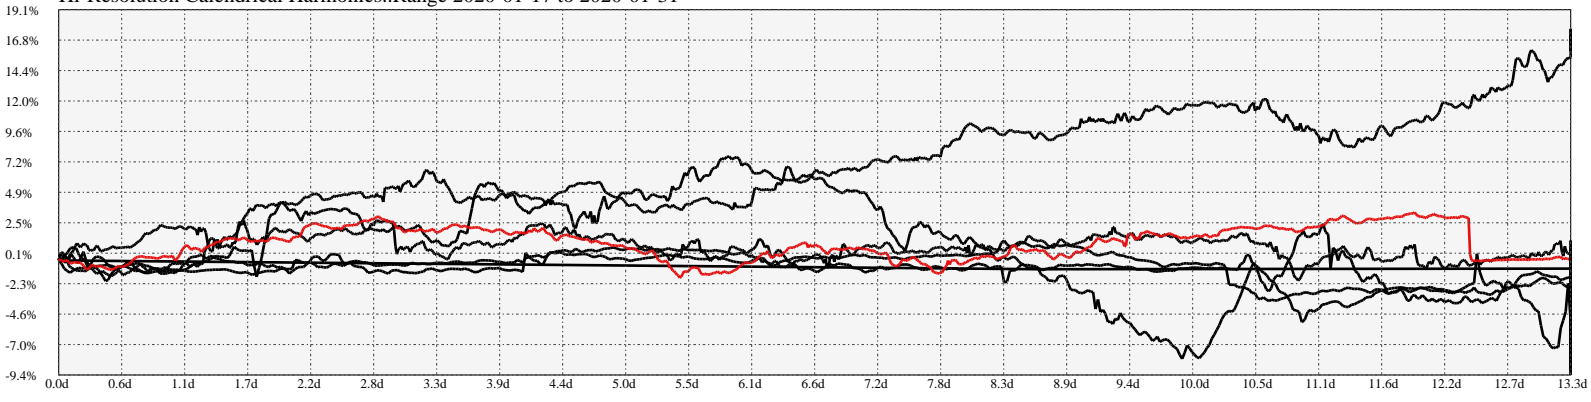

Hi-Resolution Calendrical Harmonics..Range 2020-01-17 to 2020-01-31

Calendrical Harmonics Standard..

Calendrical Harmonics 3rd Friday..

Calendrical Harmonics Moon Aligned..

Calendrical Harmonics Weekly w/ Day Of Week Alignments..