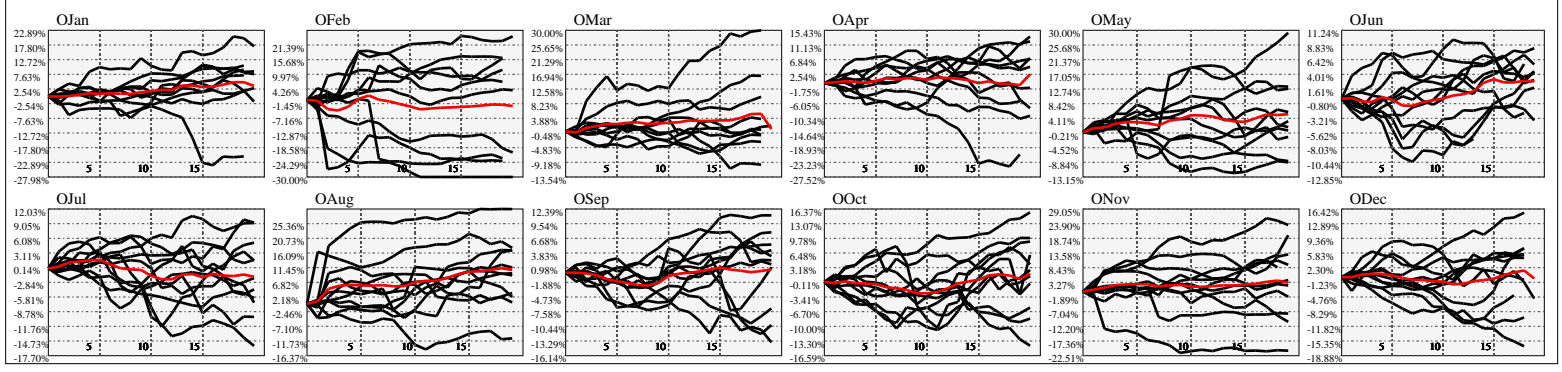

Hi-Resolution Calendrical Harmonics..Range 2020-01-17 to 2020-01-31

Calendrical Harmonics Standard..

Calendrical Harmonics 3rd Friday..

Calendrical Harmonics Moon Aligned..

Calendrical Harmonics Weekly w/ Day Of Week Alignments..