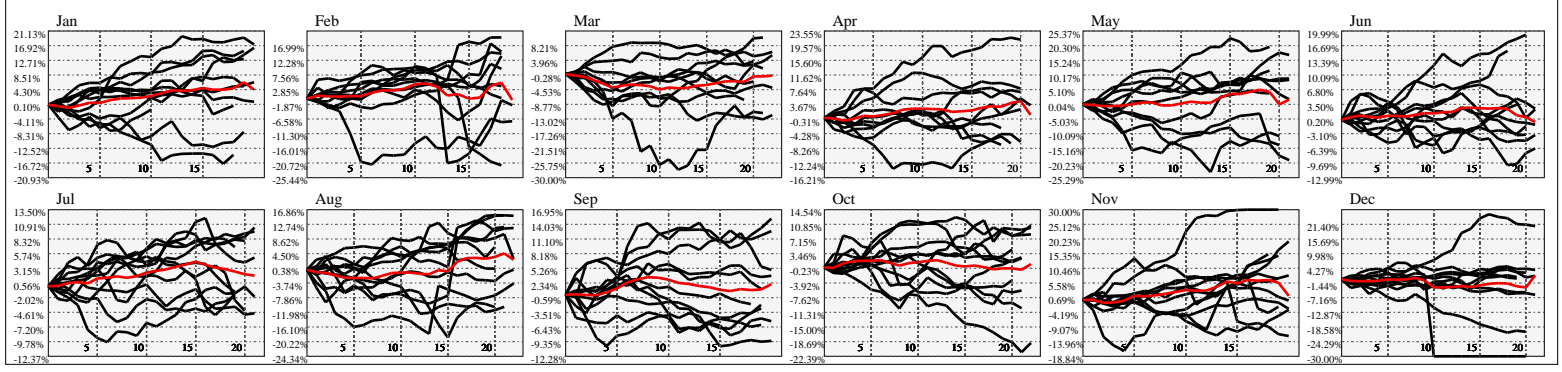

Hi-Resolution Calendrical Harmonics..Range 2020-01-17 to 2020-01-31

Calendrical Harmonics Standard..

Calendrical Harmonics 3rd Friday..

Calendrical Harmonics Moon Aligned..

Calendrical Harmonics Weekly w/ Day Of Week Alignments..