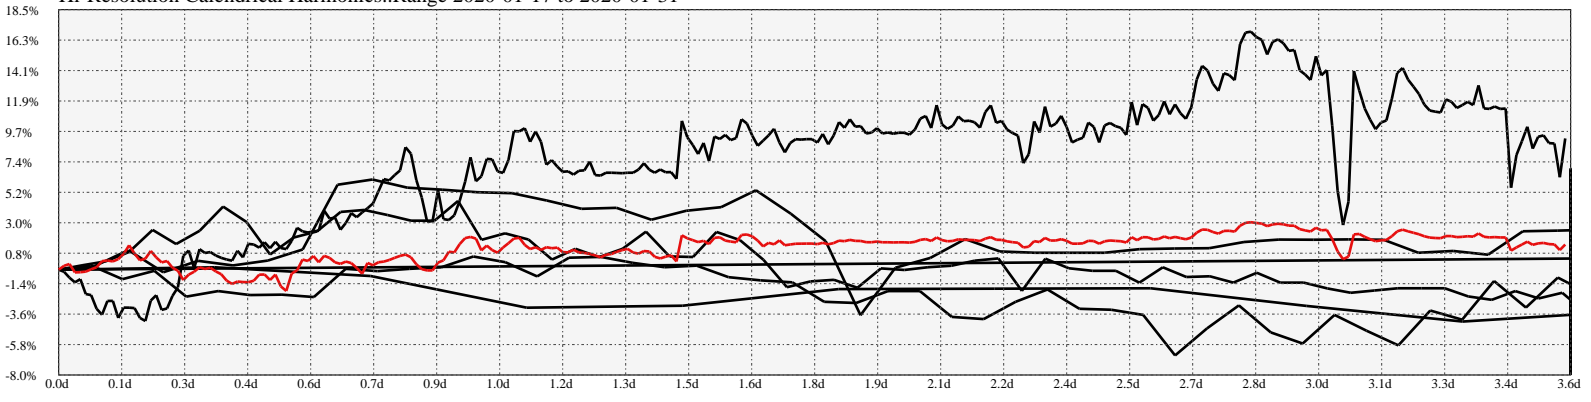

Hi-Resolution Calendrical Harmonics..Range 2020-01-17 to 2020-01-31

Calendrical Harmonics Standard..

Calendrical Harmonics 3rd Friday..

Calendrical Harmonics Moon Aligned..

Calendrical Harmonics Weekly w/ Day Of Week Alignments..