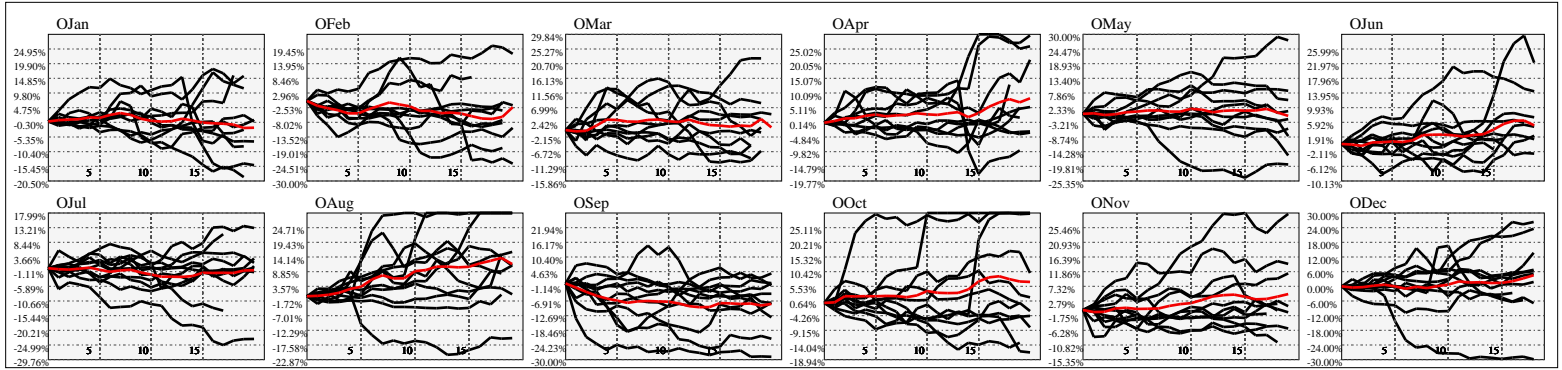

Hi-Resolution Calendrical Harmonics..Range 2020-01-17 to 2020-01-31

Calendrical Harmonics Standard..

Calendrical Harmonics 3rd Friday..

Calendrical Harmonics Moon Aligned..

Calendrical Harmonics Weekly w/ Day Of Week Alignments..