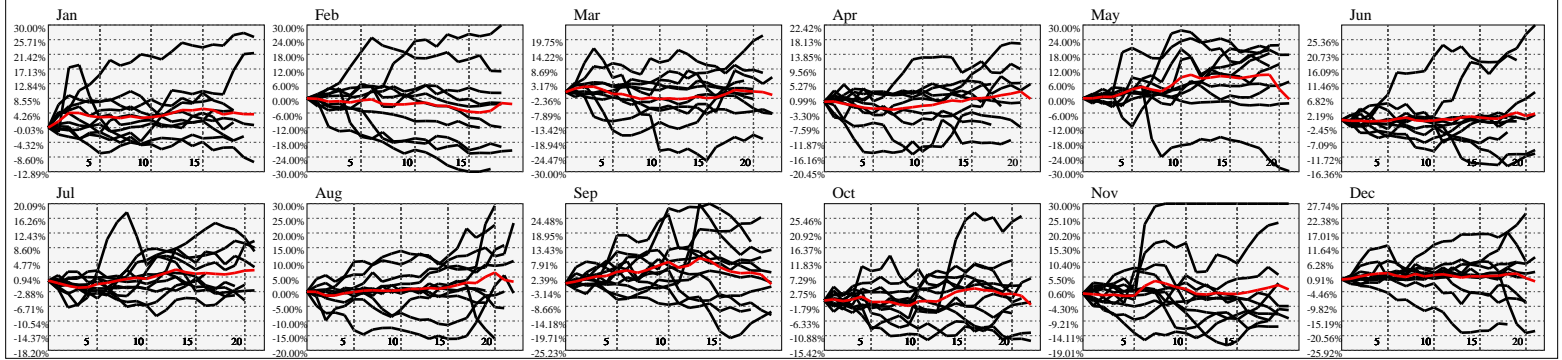

Hi-Resolution Calendrical Harmonics..Range 2020-01-17 to 2020-01-31

Calendrical Harmonics Standard..

Calendrical Harmonics 3rd Friday..

Calendrical Harmonics Moon Aligned..

Calendrical Harmonics Weekly w/ Day Of Week Alignments..