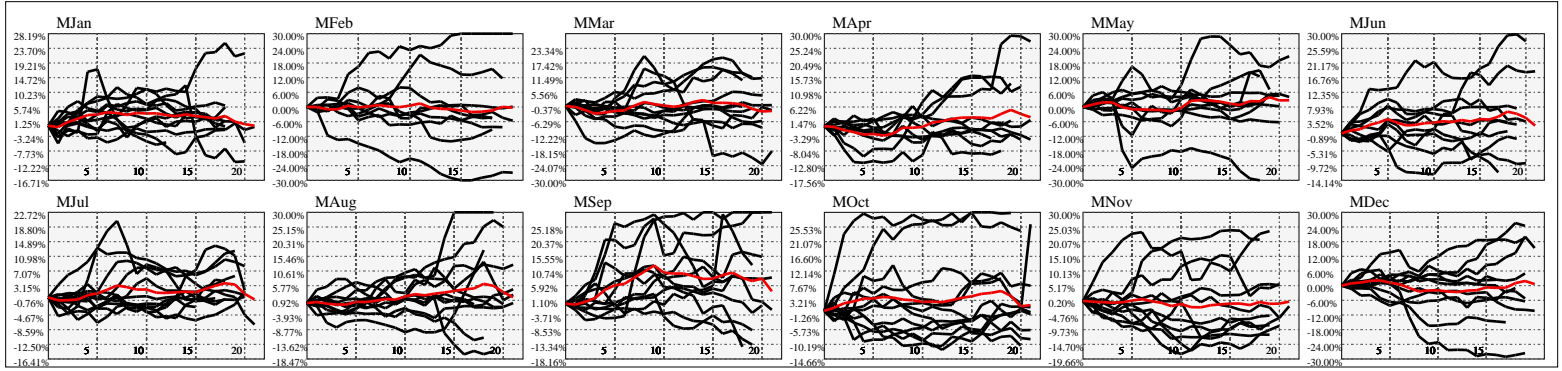

Hi-Resolution Calendrical Harmonics..Range 2020-01-17 to 2020-01-31

Calendrical Harmonics Standard..

Calendrical Harmonics 3rd Friday..

Calendrical Harmonics Moon Aligned..

Calendrical Harmonics Weekly w/ Day Of Week Alignments..