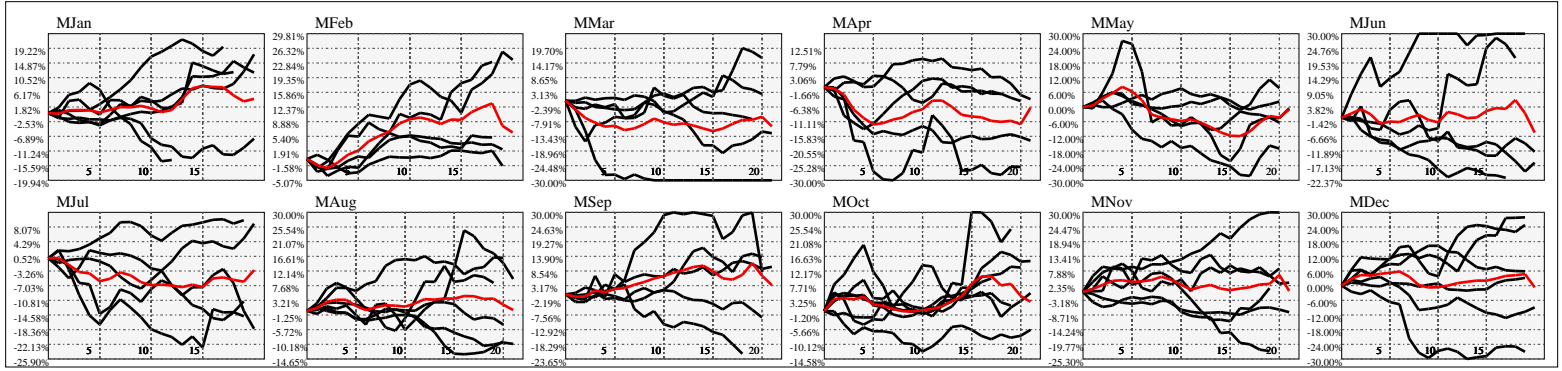

Hi-Resolution Calendrical Harmonics..Range 2020-01-17 to 2020-01-31

Calendrical Harmonics Standard..

Calendrical Harmonics 3rd Friday..

Calendrical Harmonics Moon Aligned..

Calendrical Harmonics Weekly w/ Day Of Week Alignments..