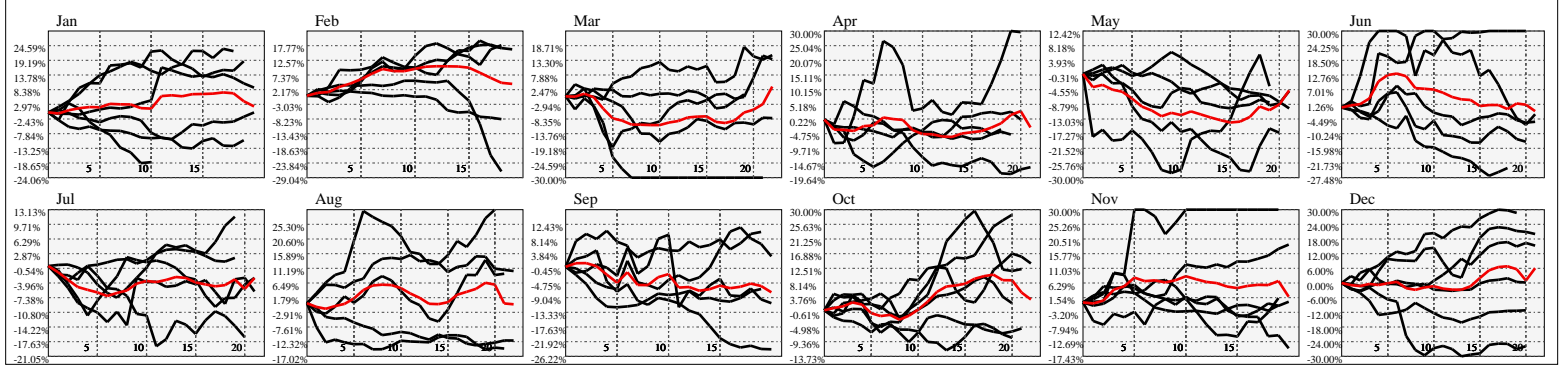

Hi-Resolution Calendrical Harmonics..Range 2020-01-17 to 2020-01-31

Calendrical Harmonics Standard..

Calendrical Harmonics 3rd Friday..

Calendrical Harmonics Moon Aligned..

Calendrical Harmonics Weekly w/ Day Of Week Alignments..