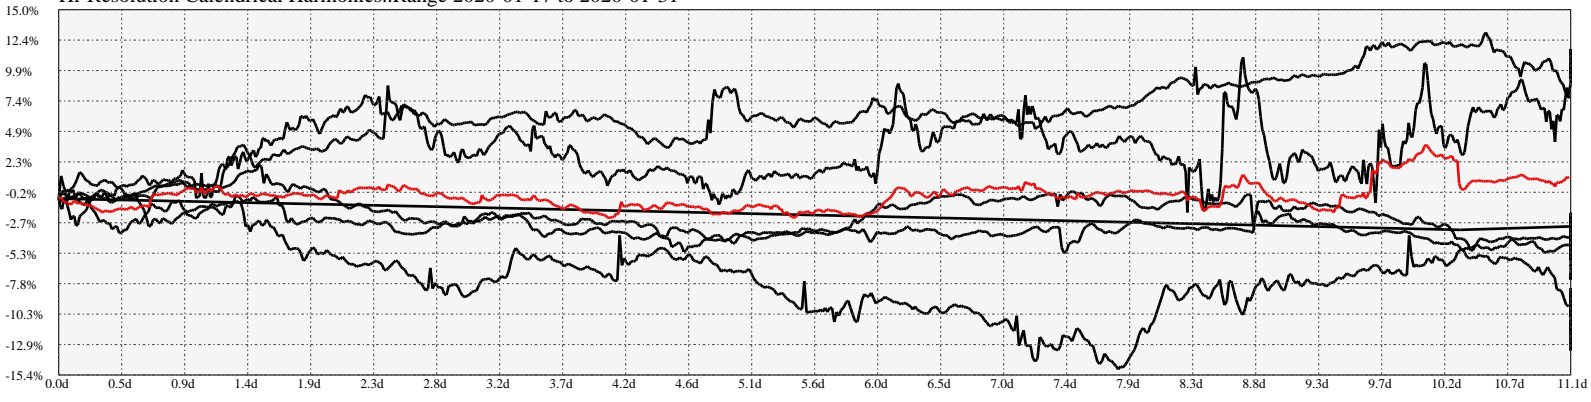

Hi-Resolution Calendrical Harmonics..Range 2020-01-17 to 2020-01-31

Calendrical Harmonics Standard..

Calendrical Harmonics 3rd Friday..

Calendrical Harmonics Moon Aligned..

Calendrical Harmonics Weekly w/ Day Of Week Alignments..