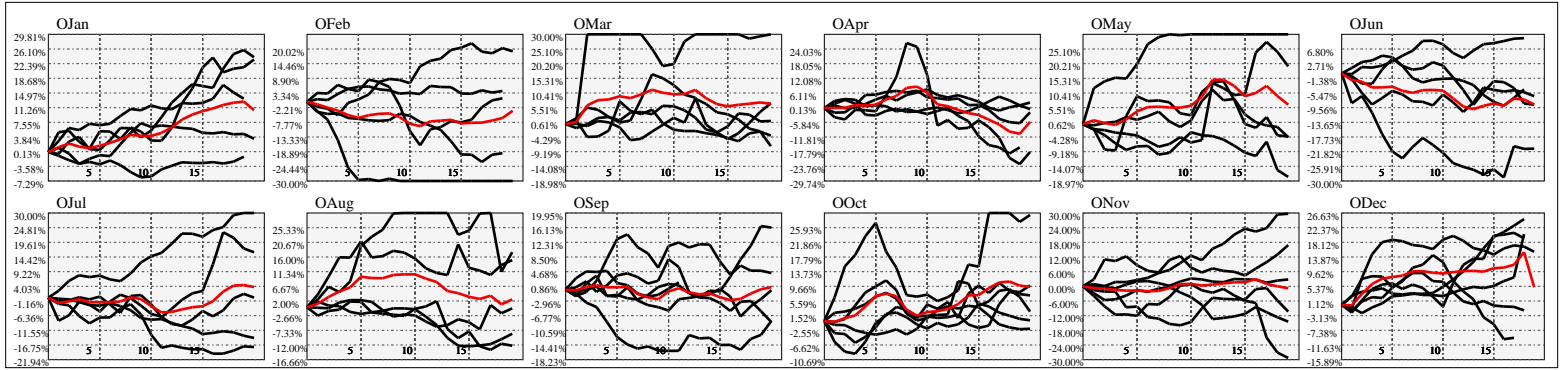

Hi-Resolution Calendrical Harmonics..Range 2020-01-17 to 2020-01-31

Calendrical Harmonics Standard..

Calendrical Harmonics 3rd Friday..

Calendrical Harmonics Moon Aligned..

Calendrical Harmonics Weekly w/ Day Of Week Alignments..