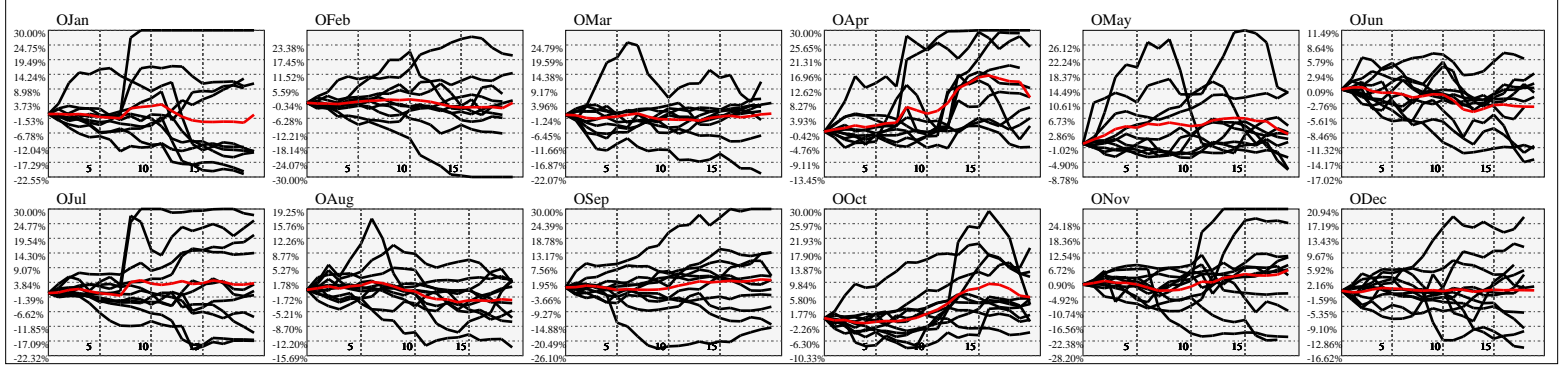

Hi-Resolution Calendrical Harmonics..Range 2015-01-16 to 2015-01-30

Calendrical Harmonics Standard..

Calendrical Harmonics 3rd Friday..

Calendrical Harmonics Moon Aligned..

Calendrical Harmonics Weekly w/ Day Of Week Alignments..