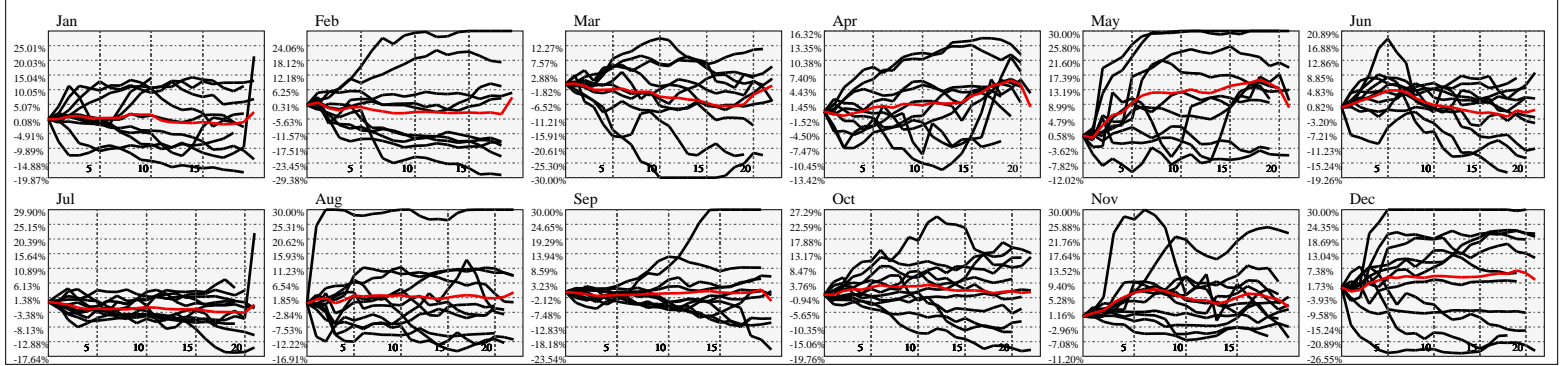

Hi-Resolution Calendrical Harmonics..Range 2015-01-16 to 2015-01-30

Calendrical Harmonics Standard..

Calendrical Harmonics 3rd Friday..

Calendrical Harmonics Moon Aligned..

Calendrical Harmonics Weekly w/ Day Of Week Alignments..