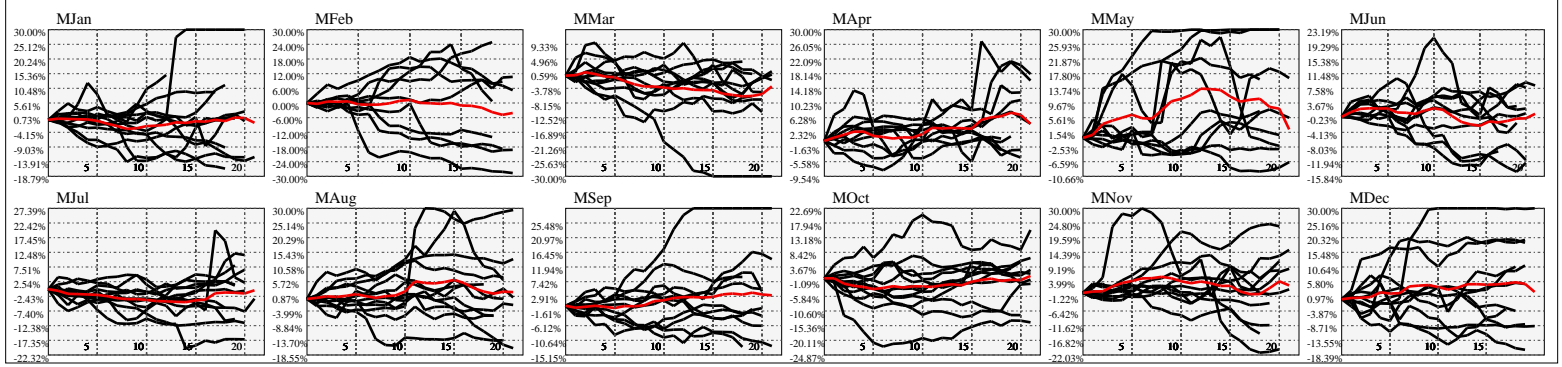

Hi-Resolution Calendrical Harmonics..Range 2015-01-16 to 2015-01-30

Calendrical Harmonics Standard..

Calendrical Harmonics 3rd Friday..

Calendrical Harmonics Moon Aligned..

Calendrical Harmonics Weekly w/ Day Of Week Alignments..