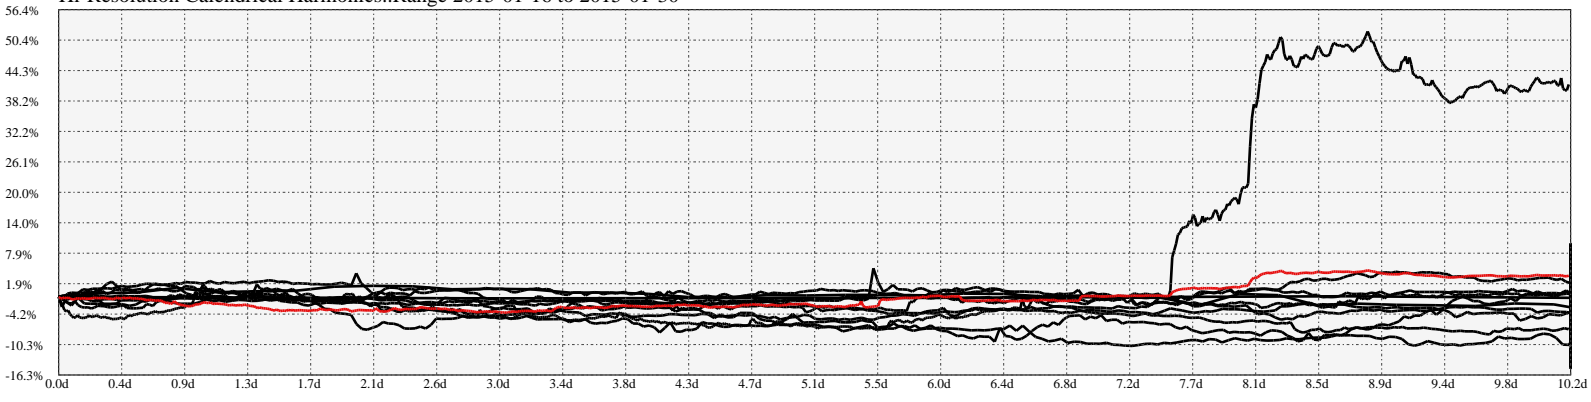

Hi-Resolution Calendrical Harmonics..Range 2015-01-16 to 2015-01-30

Calendrical Harmonics Standard..

Calendrical Harmonics 3rd Friday..

Calendrical Harmonics Moon Aligned..

Calendrical Harmonics Weekly w/ Day Of Week Alignments..