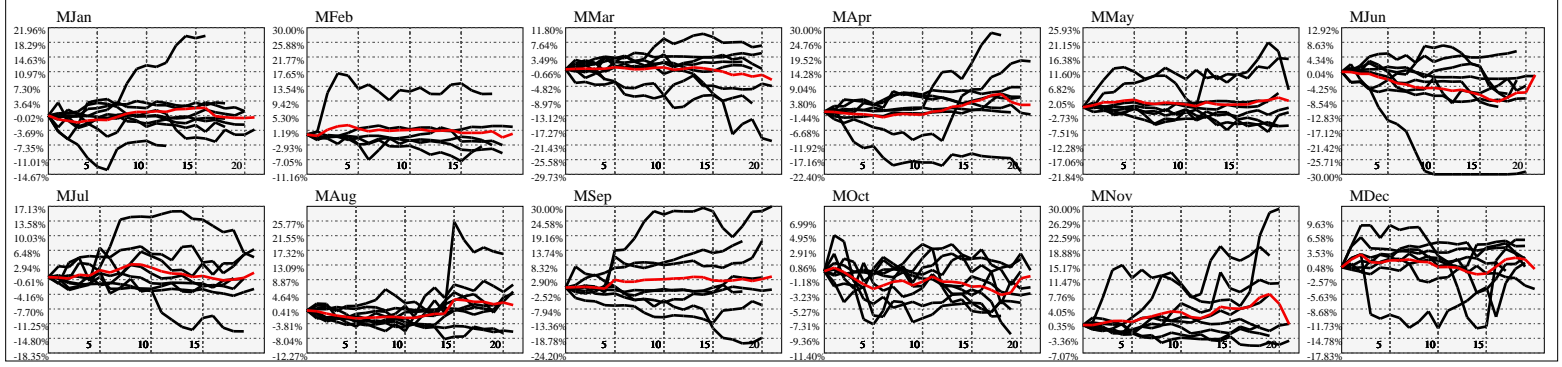

Hi-Resolution Calendrical Harmonics..Range 2020-01-17 to 2020-01-31

Calendrical Harmonics Standard..

Calendrical Harmonics 3rd Friday..

Calendrical Harmonics Moon Aligned..

Calendrical Harmonics Weekly w/ Day Of Week Alignments..