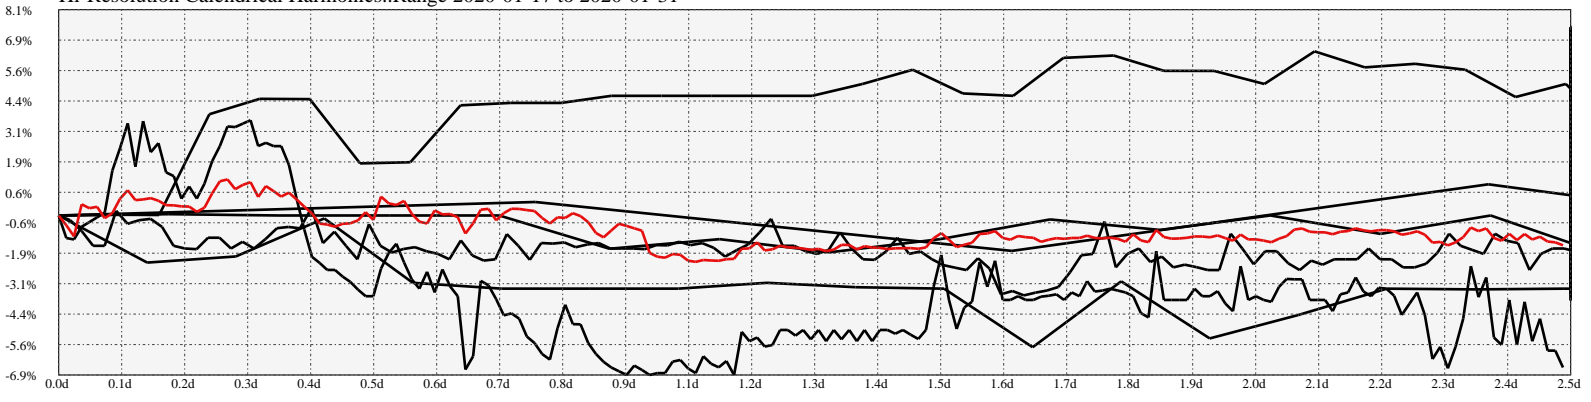

Hi-Resolution Calendrical Harmonics..Range 2020-01-17 to 2020-01-31

Calendrical Harmonics Standard..

Calendrical Harmonics 3rd Friday..

Calendrical Harmonics Moon Aligned..

Calendrical Harmonics Weekly w/ Day Of Week Alignments..