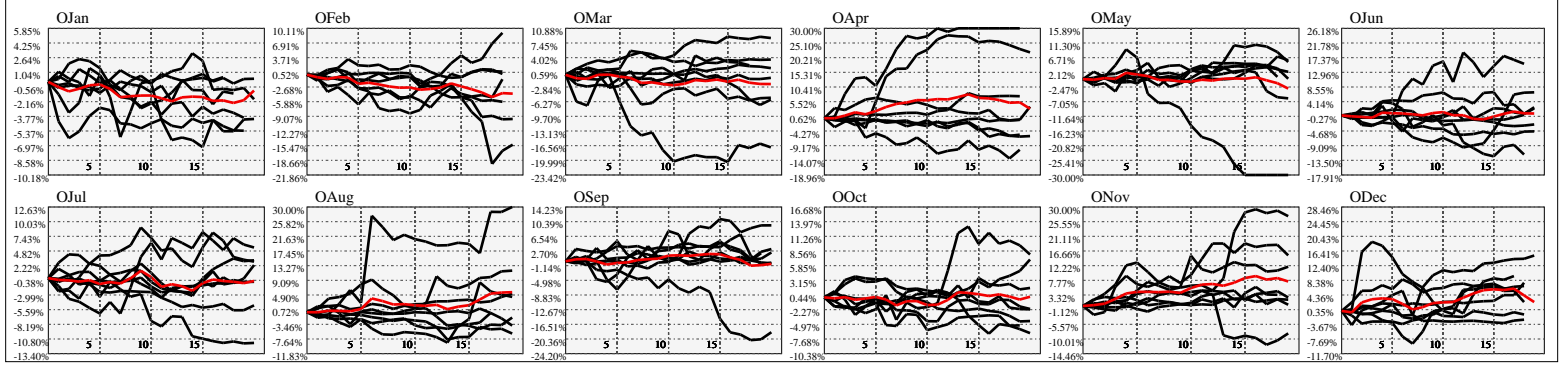

Hi-Resolution Calendrical Harmonics..Range 2020-01-17 to 2020-01-31

Calendrical Harmonics Standard..

Calendrical Harmonics 3rd Friday..

Calendrical Harmonics Moon Aligned..

Calendrical Harmonics Weekly w/ Day Of Week Alignments..