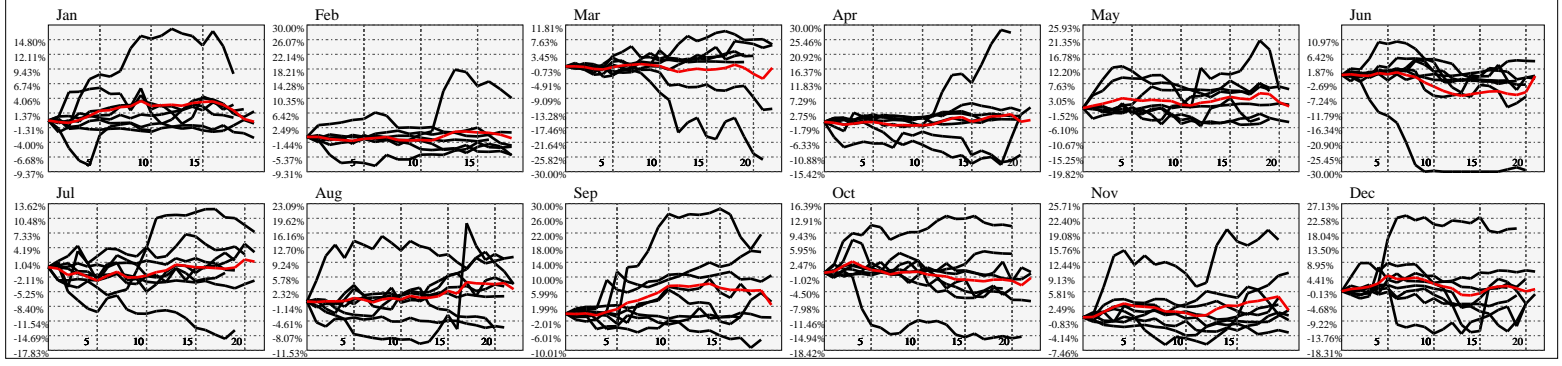

Hi-Resolution Calendrical Harmonics..Range 2020-01-17 to 2020-01-31

Calendrical Harmonics Standard..

Calendrical Harmonics 3rd Friday..

Calendrical Harmonics Moon Aligned..

Calendrical Harmonics Weekly w/ Day Of Week Alignments..