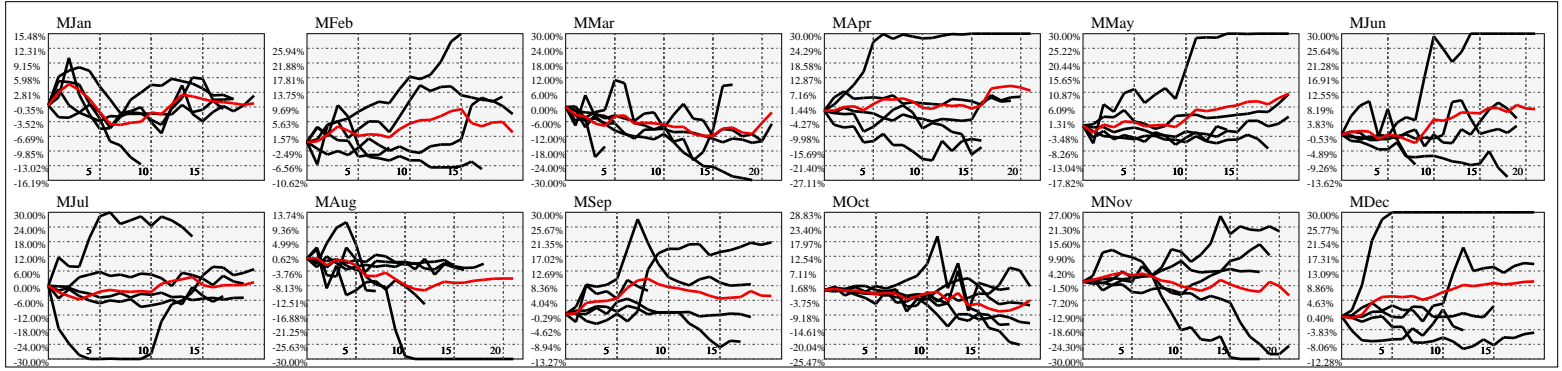

Hi-Resolution Calendrical Harmonics..Range 2020-01-17 to 2020-01-31

Calendrical Harmonics Standard..

Calendrical Harmonics 3rd Friday..

Calendrical Harmonics Moon Aligned..

Calendrical Harmonics Weekly w/ Day Of Week Alignments..