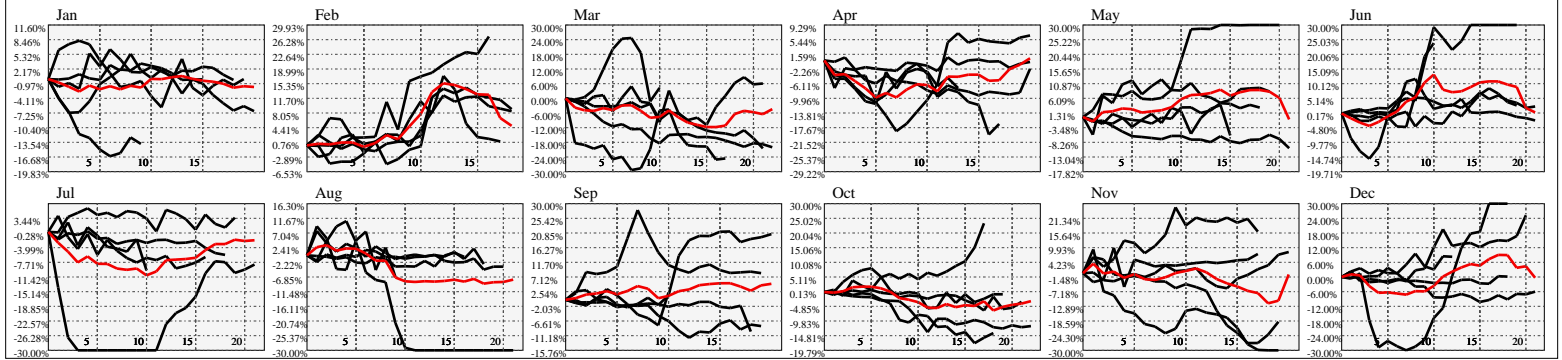

Hi-Resolution Calendrical Harmonics..Range 2020-01-17 to 2020-01-31

Calendrical Harmonics Standard..

Calendrical Harmonics 3rd Friday..

Calendrical Harmonics Moon Aligned..

Calendrical Harmonics Weekly w/ Day Of Week Alignments..