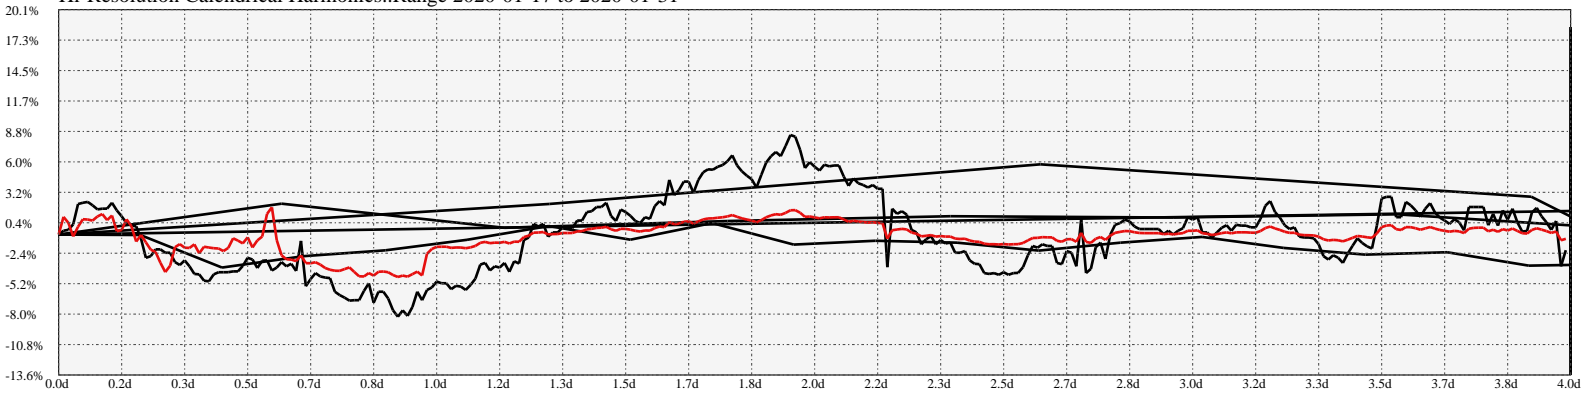

Hi-Resolution Calendrical Harmonics..Range 2020-01-17 to 2020-01-31

Calendrical Harmonics Standard..

Calendrical Harmonics 3rd Friday..

Calendrical Harmonics Moon Aligned..

Calendrical Harmonics Weekly w/ Day Of Week Alignments..