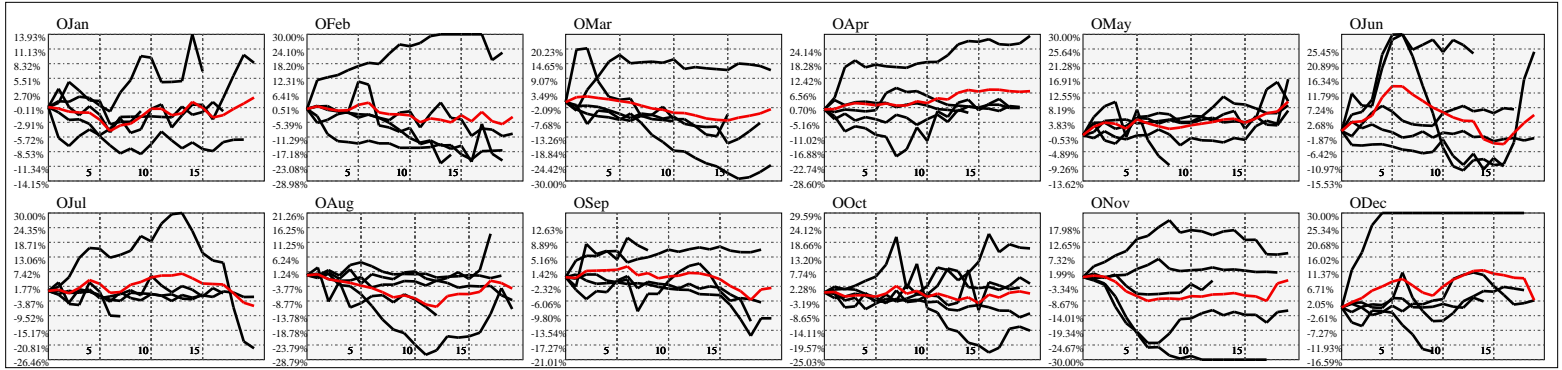

Hi-Resolution Calendrical Harmonics..Range 2020-01-17 to 2020-01-31

Calendrical Harmonics Standard..

Calendrical Harmonics 3rd Friday..

Calendrical Harmonics Moon Aligned..

Calendrical Harmonics Weekly w/ Day Of Week Alignments..