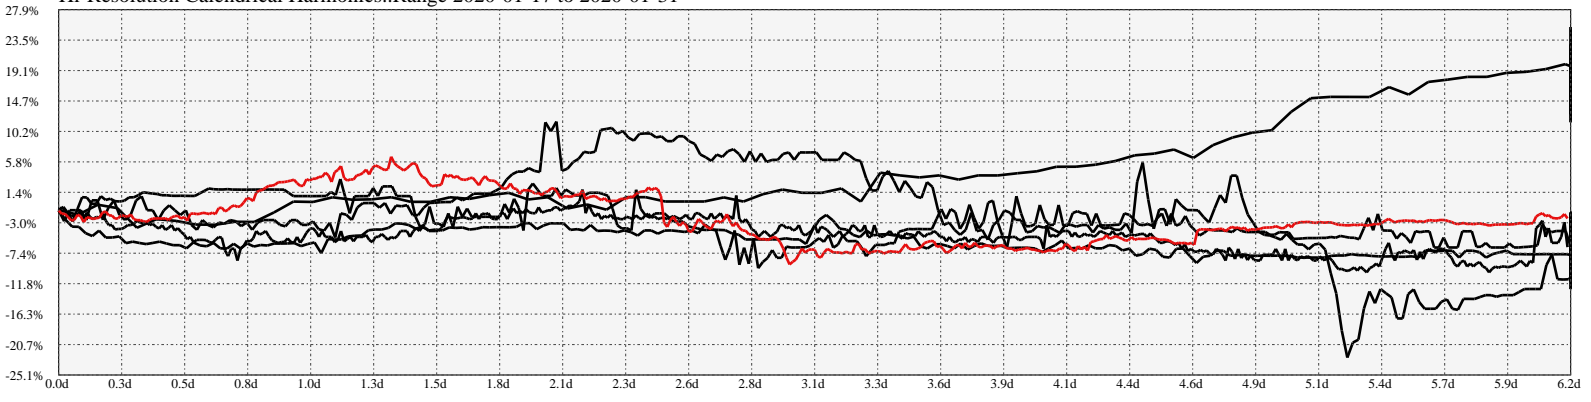

Hi-Resolution Calendrical Harmonics..Range 2020-01-17 to 2020-01-31

Calendrical Harmonics Standard..

Calendrical Harmonics 3rd Friday..

Calendrical Harmonics Moon Aligned..

Calendrical Harmonics Weekly w/ Day Of Week Alignments..