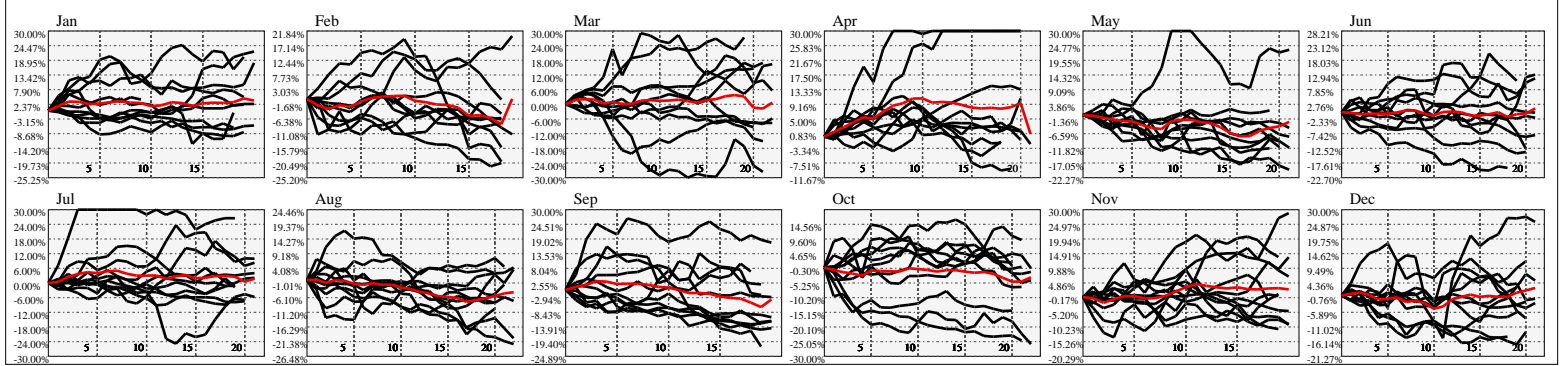

Hi-Resolution Calendrical Harmonics..Range 2020-01-17 to 2020-01-31

Calendrical Harmonics Standard..

Calendrical Harmonics 3rd Friday..

Calendrical Harmonics Moon Aligned..

Calendrical Harmonics Weekly w/ Day Of Week Alignments..