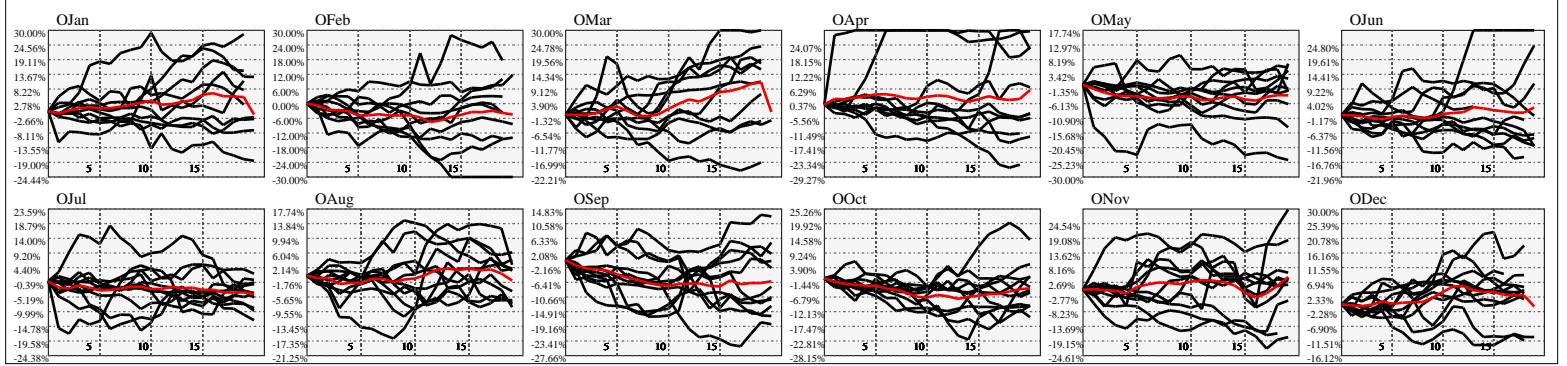

Hi-Resolution Calendrical Harmonics..Range 2020-01-17 to 2020-01-31

Calendrical Harmonics Standard..

Calendrical Harmonics 3rd Friday..

Calendrical Harmonics Moon Aligned..

Calendrical Harmonics Weekly w/ Day Of Week Alignments..