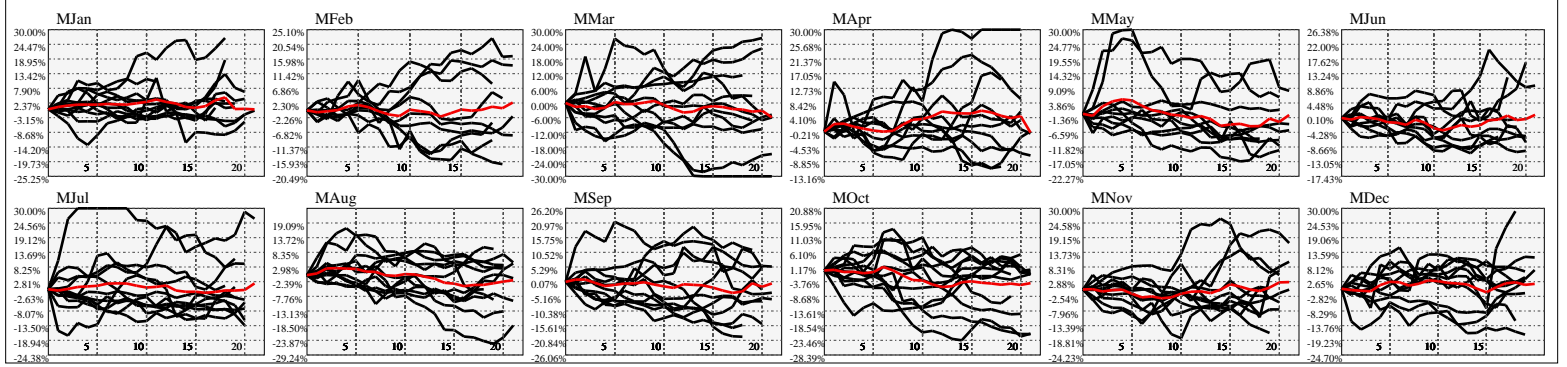

Hi-Resolution Calendrical Harmonics..Range 2020-01-17 to 2020-01-31

Calendrical Harmonics Standard..

Calendrical Harmonics 3rd Friday..

Calendrical Harmonics Moon Aligned..

Calendrical Harmonics Weekly w/ Day Of Week Alignments..