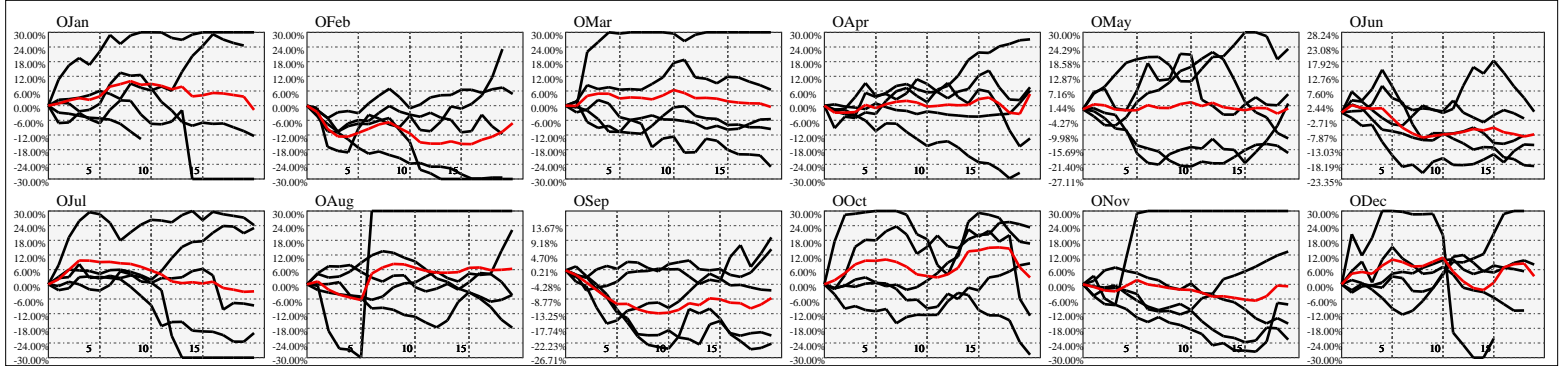

Hi-Resolution Calendrical Harmonics..Range 2021-01-13 to 2021-01-27

Calendrical Harmonics Standard..

Calendrical Harmonics 3rd Friday..

Calendrical Harmonics Moon Aligned..

Calendrical Harmonics Weekly w/ Day Of Week Alignments..