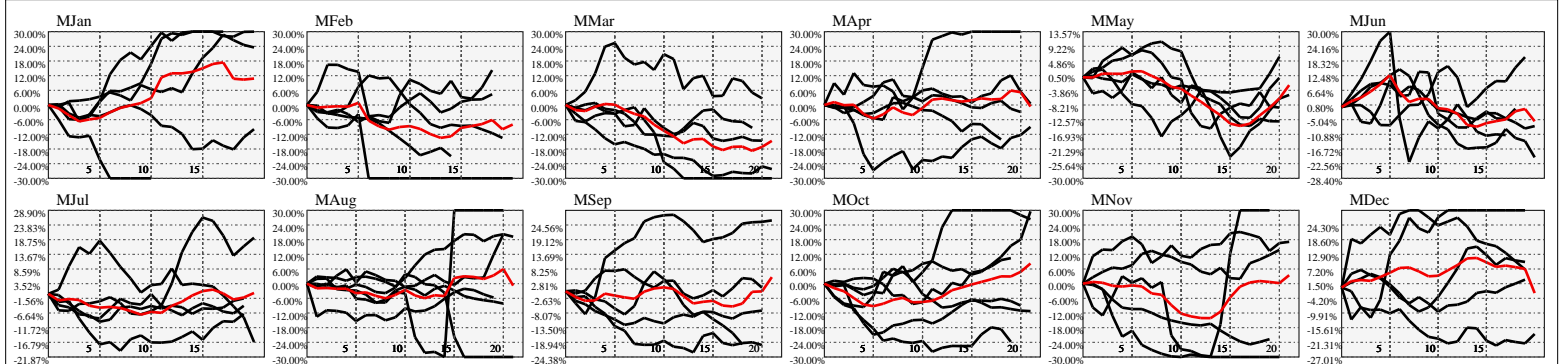

Hi-Resolution Calendrical Harmonics..Range 2021-01-13 to 2021-01-27

Calendrical Harmonics Standard..

Calendrical Harmonics 3rd Friday..

Calendrical Harmonics Moon Aligned..

Calendrical Harmonics Weekly w/ Day Of Week Alignments..