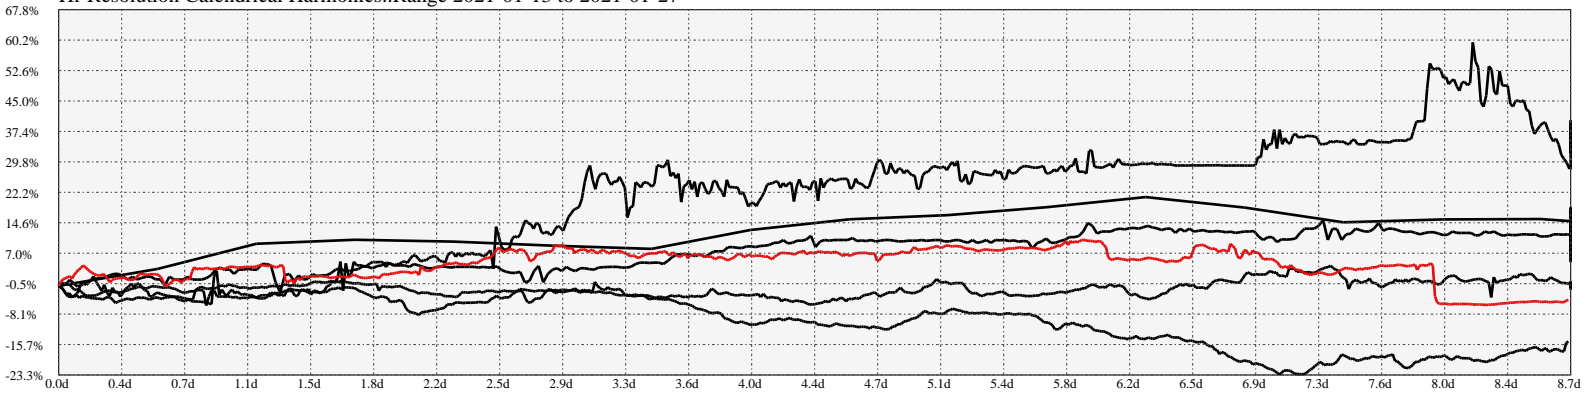

Hi-Resolution Calendrical Harmonics..Range 2021-01-13 to 2021-01-27

Calendrical Harmonics Standard..

Calendrical Harmonics 3rd Friday..

Calendrical Harmonics Moon Aligned..

Calendrical Harmonics Weekly w/ Day Of Week Alignments..