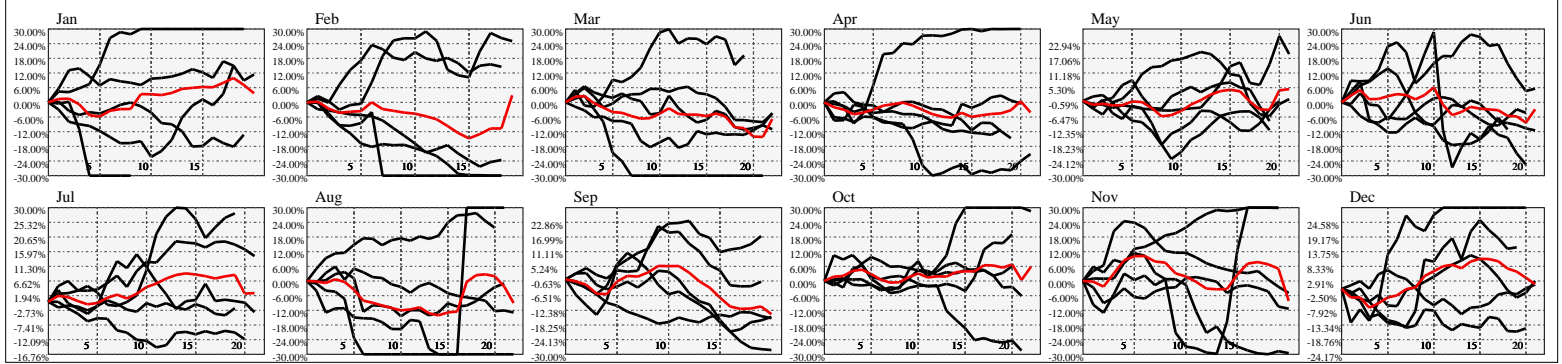

Hi-Resolution Calendrical Harmonics..Range 2021-01-13 to 2021-01-27

Calendrical Harmonics Standard..

Calendrical Harmonics 3rd Friday..

Calendrical Harmonics Moon Aligned..

Calendrical Harmonics Weekly w/ Day Of Week Alignments..