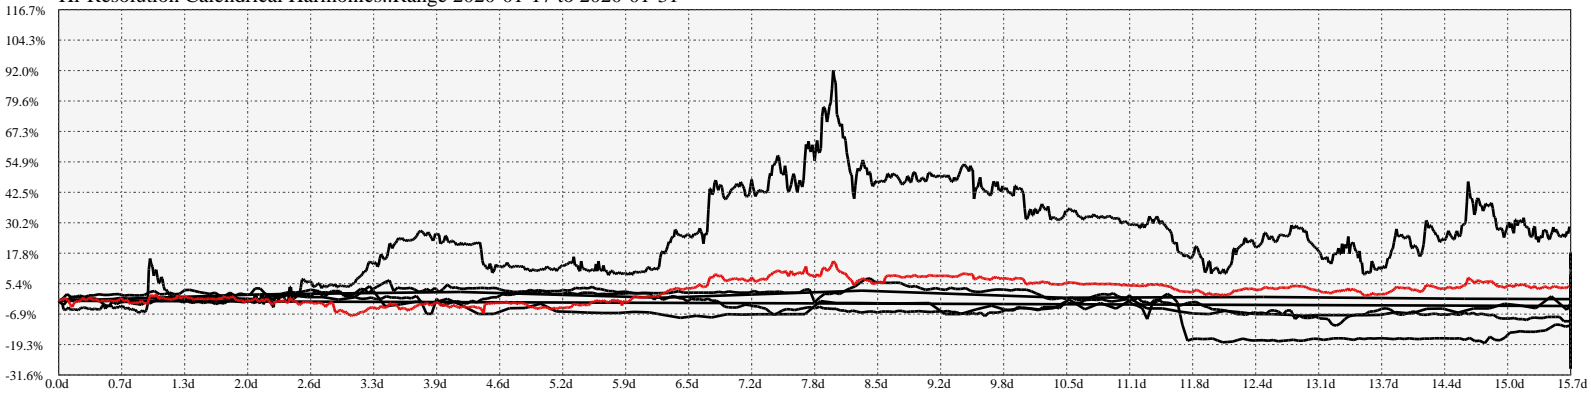

Hi-Resolution Calendrical Harmonics..Range 2020-01-17 to 2020-01-31

Calendrical Harmonics Standard..

Calendrical Harmonics 3rd Friday..

Calendrical Harmonics Moon Aligned..

Calendrical Harmonics Weekly w/ Day Of Week Alignments..