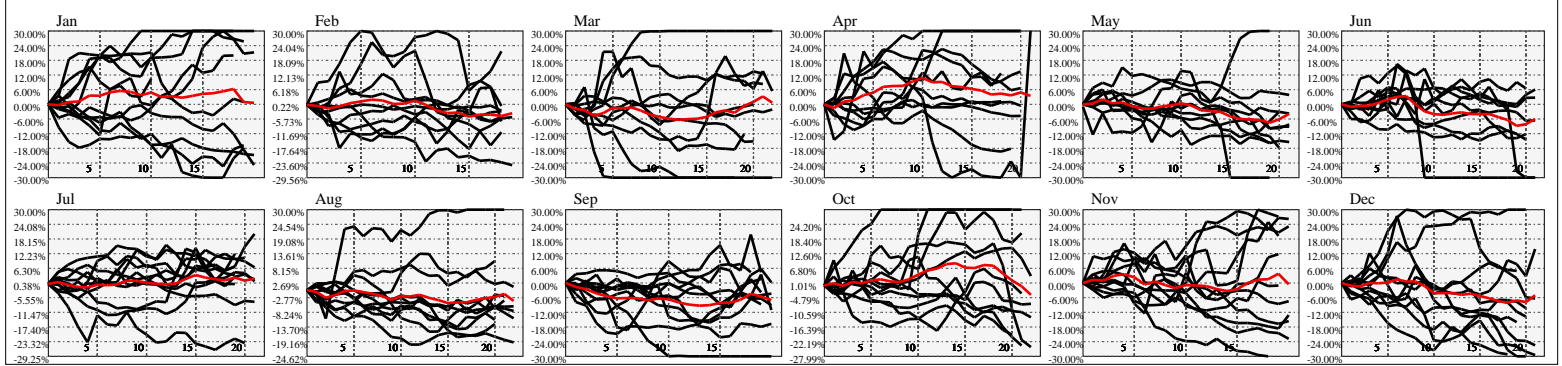

Hi-Resolution Calendrical Harmonics..Range 2020-01-17 to 2020-01-31

Calendrical Harmonics Standard..

Calendrical Harmonics 3rd Friday..

Calendrical Harmonics Moon Aligned..

Calendrical Harmonics Weekly w/ Day Of Week Alignments..