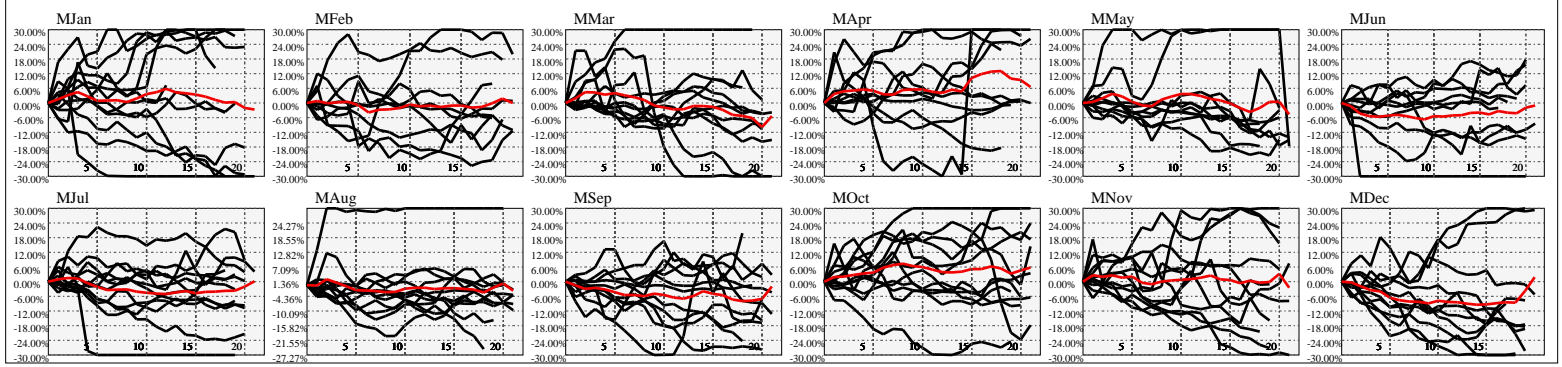

Hi-Resolution Calendrical Harmonics..Range 2020-01-17 to 2020-01-31

Calendrical Harmonics Standard..

Calendrical Harmonics 3rd Friday..

Calendrical Harmonics Moon Aligned..

Calendrical Harmonics Weekly w/ Day Of Week Alignments..