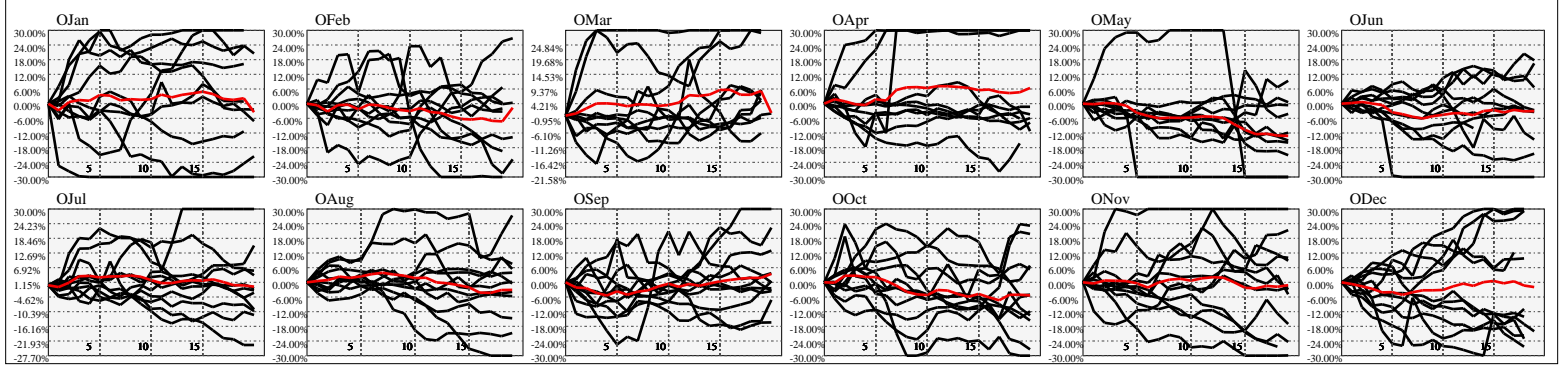

Hi-Resolution Calendrical Harmonics..Range 2020-01-17 to 2020-01-31

Calendrical Harmonics Standard..

Calendrical Harmonics 3rd Friday..

Calendrical Harmonics Moon Aligned..

Calendrical Harmonics Weekly w/ Day Of Week Alignments..