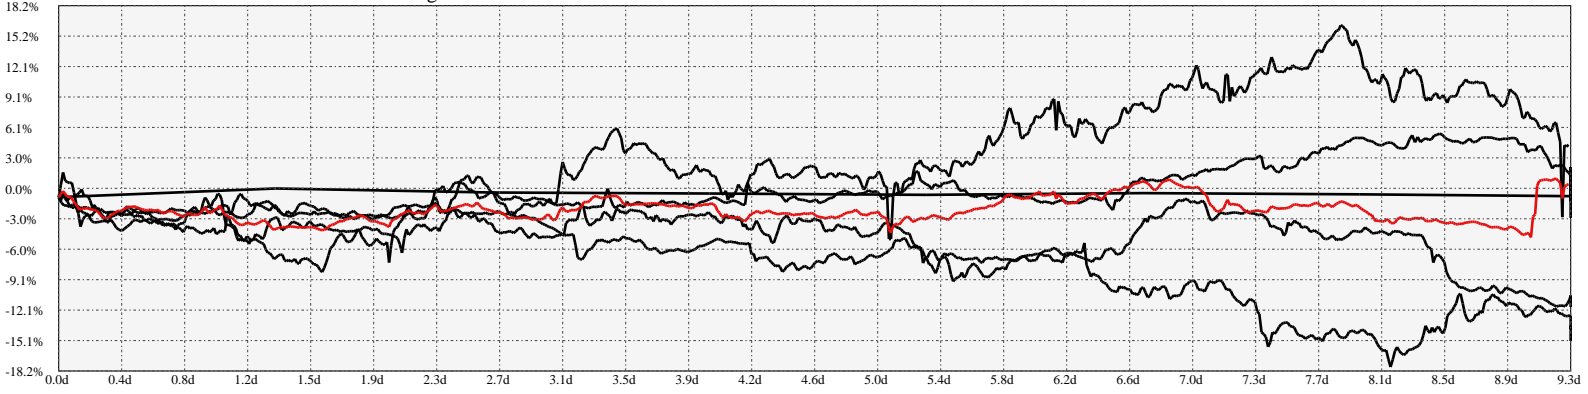

Hi-Resolution Calendrical Harmonics..Range 2020-01-17 to 2020-01-31

Calendrical Harmonics Standard..

Calendrical Harmonics 3rd Friday..

Calendrical Harmonics Moon Aligned..

Calendrical Harmonics Weekly w/ Day Of Week Alignments..