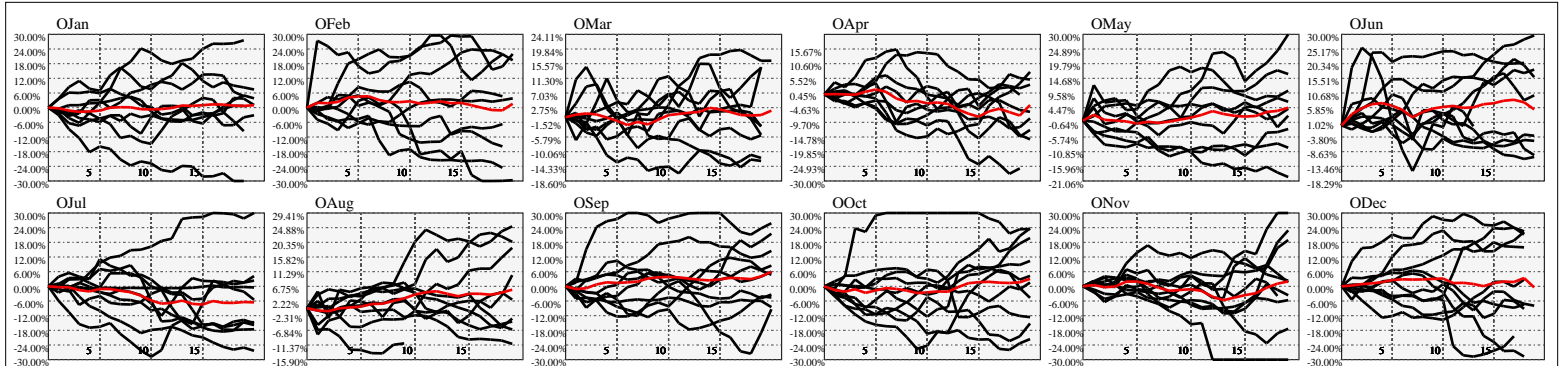

Hi-Resolution Calendrical Harmonics..Range 2020-01-17 to 2020-01-31

Calendrical Harmonics Standard..

Calendrical Harmonics 3rd Friday..

Calendrical Harmonics Moon Aligned..

Calendrical Harmonics Weekly w/ Day Of Week Alignments..