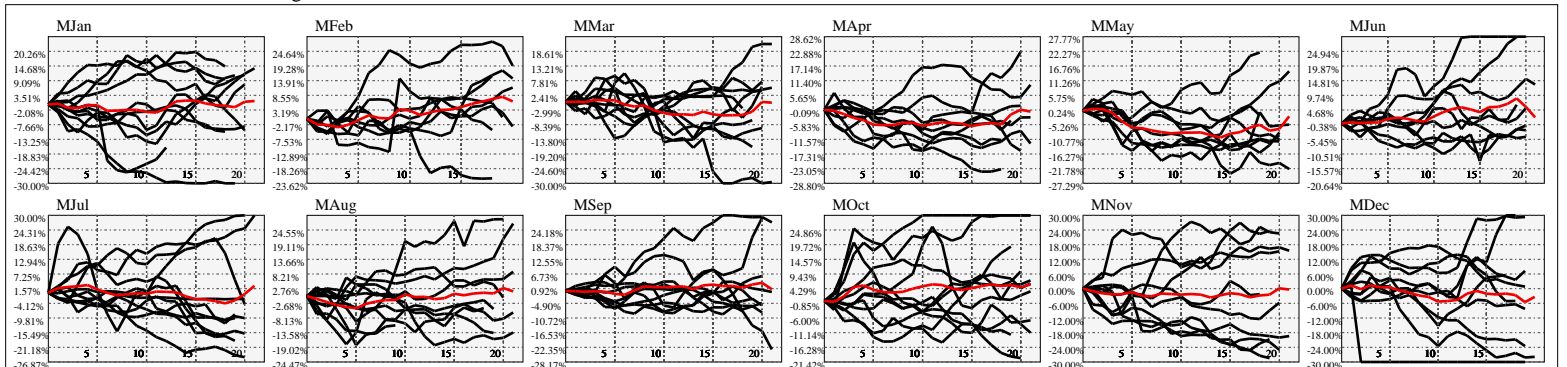

Hi-Resolution Calendrical Harmonics..Range 2020-01-17 to 2020-01-31

Calendrical Harmonics Standard..

Calendrical Harmonics 3rd Friday..

Calendrical Harmonics Moon Aligned..

Calendrical Harmonics Weekly w/ Day Of Week Alignments..