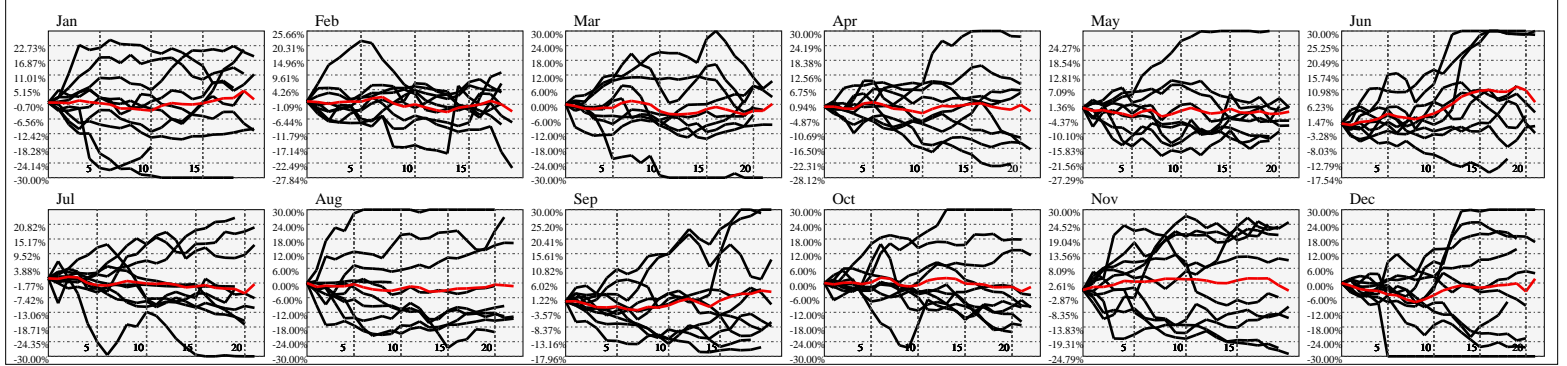

Hi-Resolution Calendrical Harmonics..Range 2020-01-17 to 2020-01-31

Calendrical Harmonics Standard..

Calendrical Harmonics 3rd Friday..

Calendrical Harmonics Moon Aligned..

Calendrical Harmonics Weekly w/ Day Of Week Alignments..