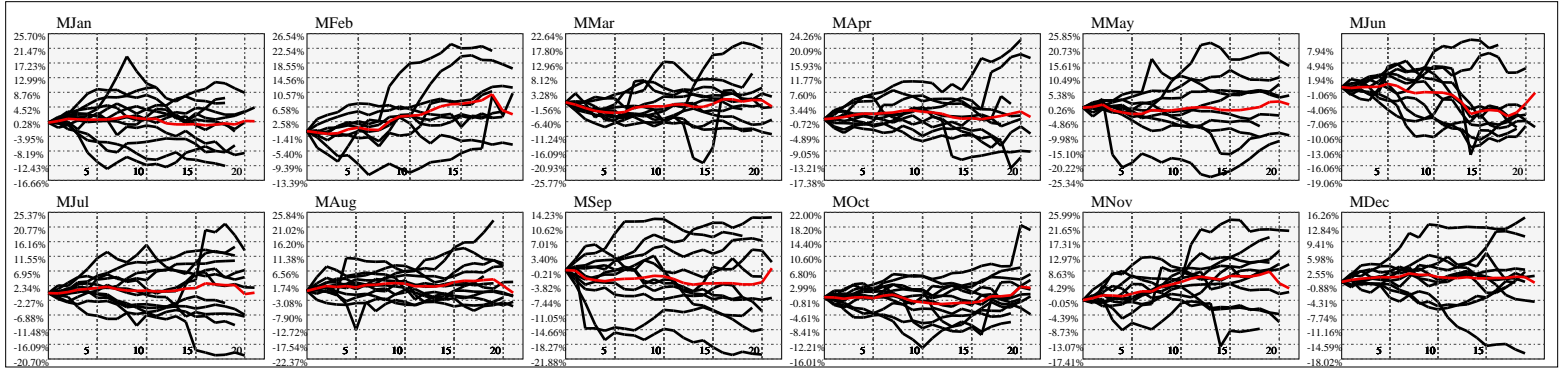

Hi-Resolution Calendrical Harmonics..Range 2020-01-17 to 2020-01-31

Calendrical Harmonics Standard..

Calendrical Harmonics 3rd Friday..

Calendrical Harmonics Moon Aligned..

Calendrical Harmonics Weekly w/ Day Of Week Alignments..