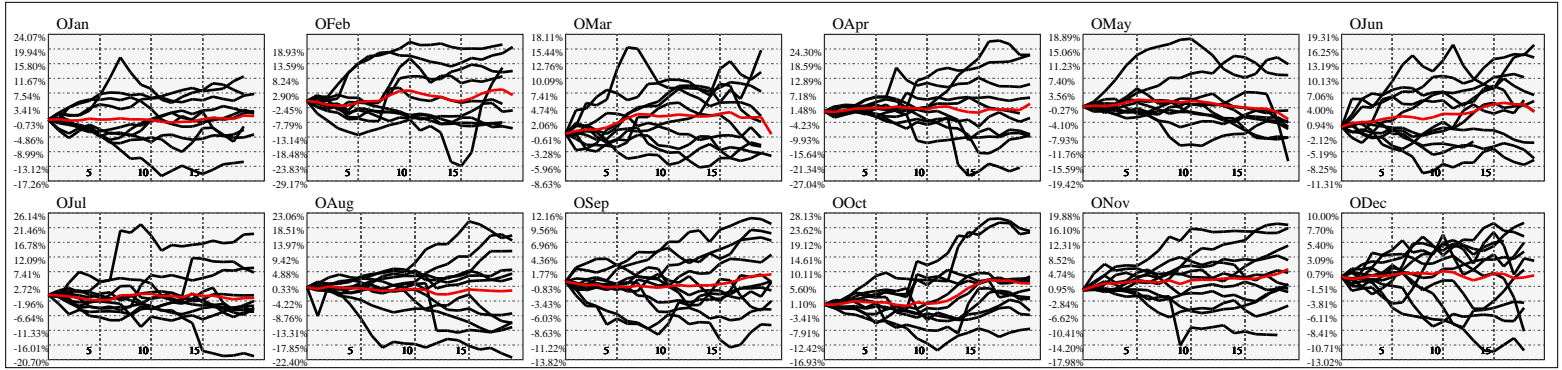

Hi-Resolution Calendrical Harmonics..Range 2020-01-17 to 2020-01-31

Calendrical Harmonics Standard..

Calendrical Harmonics 3rd Friday..

Calendrical Harmonics Moon Aligned..

Calendrical Harmonics Weekly w/ Day Of Week Alignments..