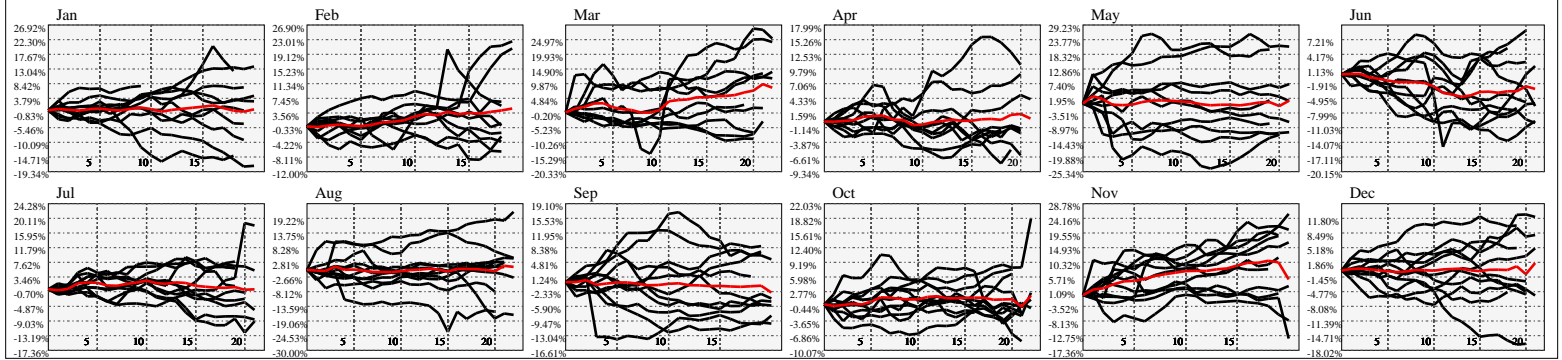

Hi-Resolution Calendrical Harmonics..Range 2020-01-17 to 2020-01-31

Calendrical Harmonics Standard..

Calendrical Harmonics 3rd Friday..

Calendrical Harmonics Moon Aligned..

Calendrical Harmonics Weekly w/ Day Of Week Alignments..