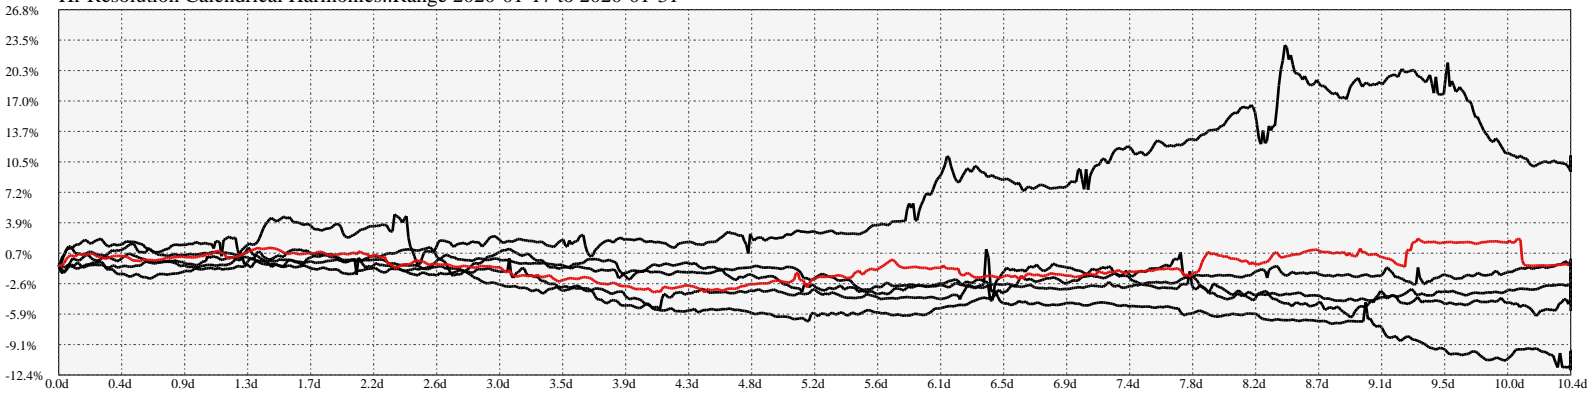

Hi-Resolution Calendrical Harmonics..Range 2020-01-17 to 2020-01-31

Calendrical Harmonics Standard..

Calendrical Harmonics 3rd Friday..

Calendrical Harmonics Moon Aligned..

Calendrical Harmonics Weekly w/ Day Of Week Alignments..