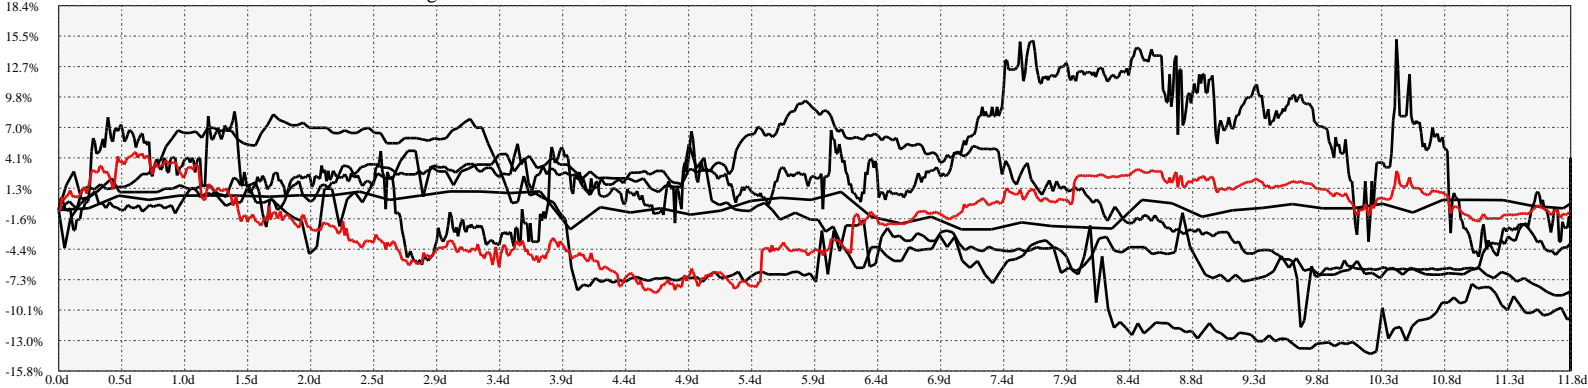

Hi-Resolution Calendrical Harmonics..Range 2020-01-17 to 2020-01-31

Calendrical Harmonics Standard..

Calendrical Harmonics 3rd Friday..

Calendrical Harmonics Moon Aligned..

Calendrical Harmonics Weekly w/ Day Of Week Alignments..