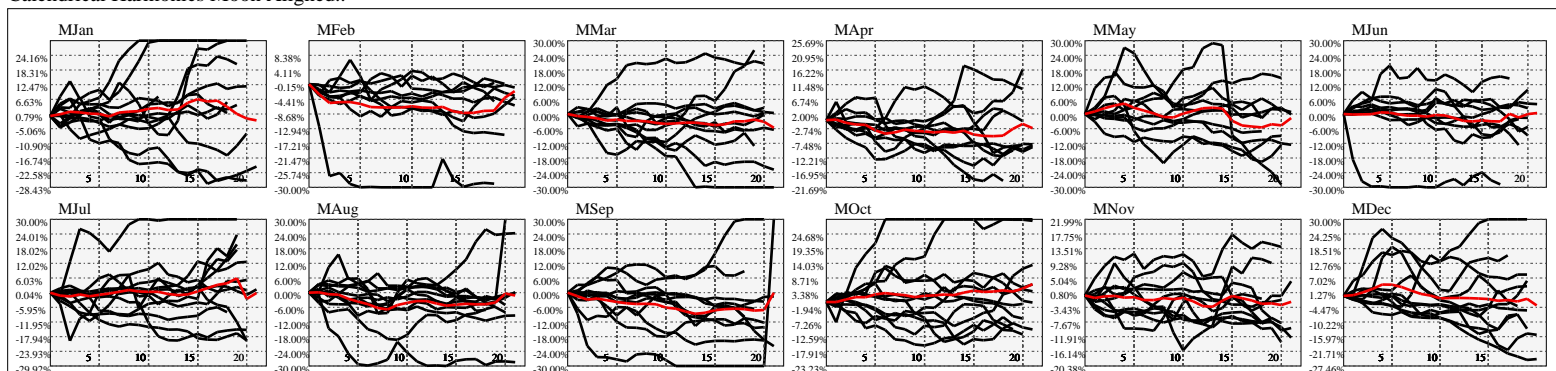

Hi-Resolution Calendrical Harmonics..Range 2020-01-17 to 2020-01-31

Calendrical Harmonics Standard..

Calendrical Harmonics 3rd Friday..

Calendrical Harmonics Moon Aligned..

Calendrical Harmonics Weekly w/ Day Of Week Alignments..