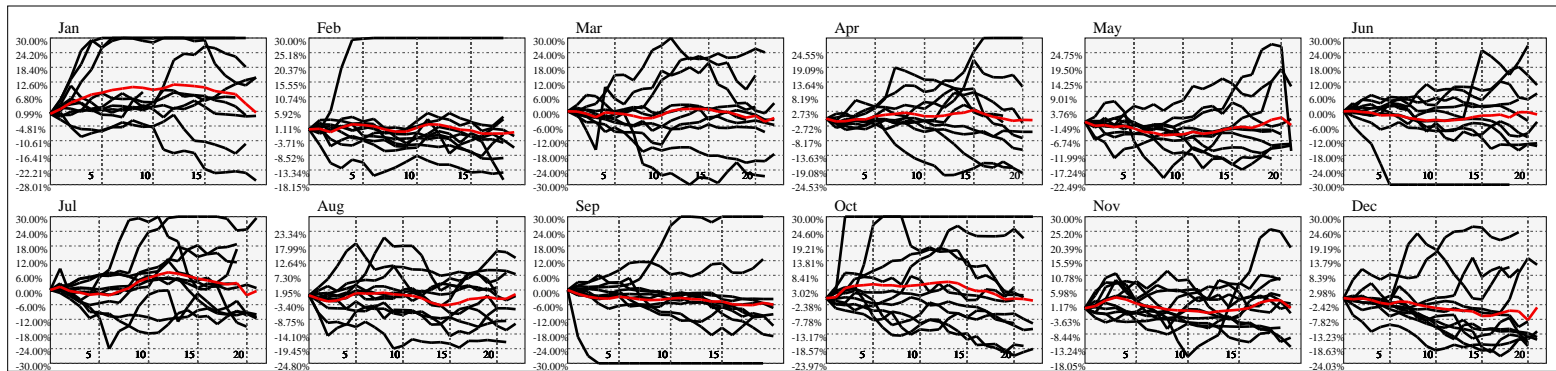

Hi-Resolution Calendrical Harmonics..Range 2020-01-17 to 2020-01-31

Calendrical Harmonics Standard..

Calendrical Harmonics 3rd Friday..

Calendrical Harmonics Moon Aligned..

Calendrical Harmonics Weekly w/ Day Of Week Alignments..