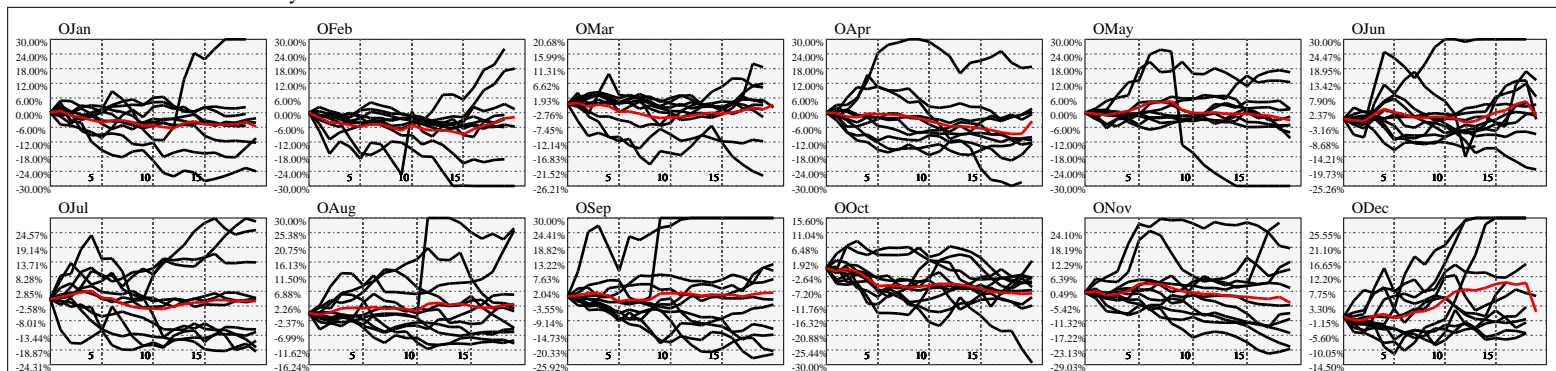

Hi-Resolution Calendrical Harmonics..Range 2020-01-17 to 2020-01-31

Calendrical Harmonics Standard..

Calendrical Harmonics 3rd Friday..

Calendrical Harmonics Moon Aligned..

Calendrical Harmonics Weekly w/ Day Of Week Alignments..