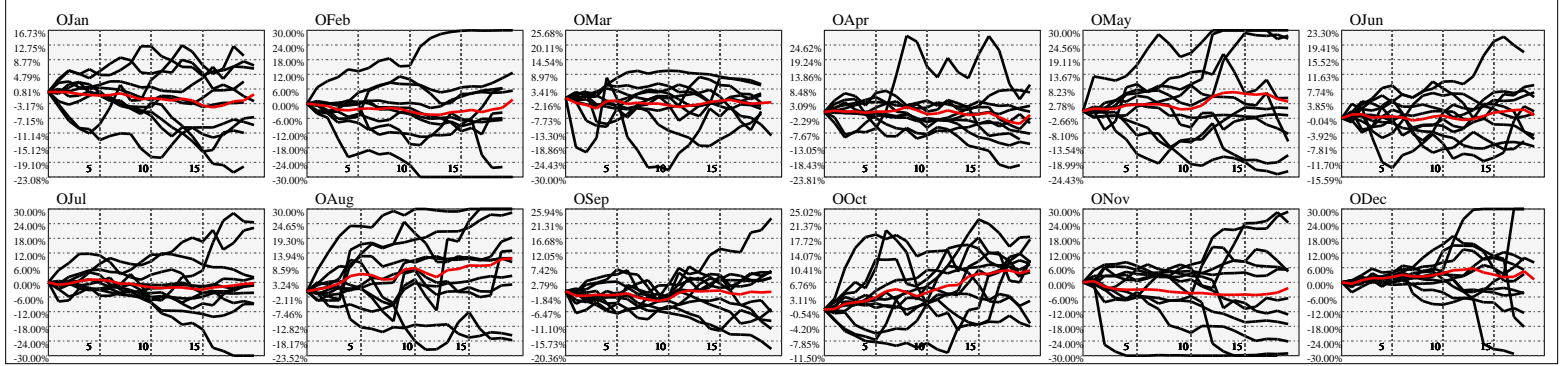

Hi-Resolution Calendrical Harmonics..Range 2020-01-17 to 2020-01-31

Calendrical Harmonics Standard..

Calendrical Harmonics 3rd Friday..

Calendrical Harmonics Moon Aligned..

Calendrical Harmonics Weekly w/ Day Of Week Alignments..