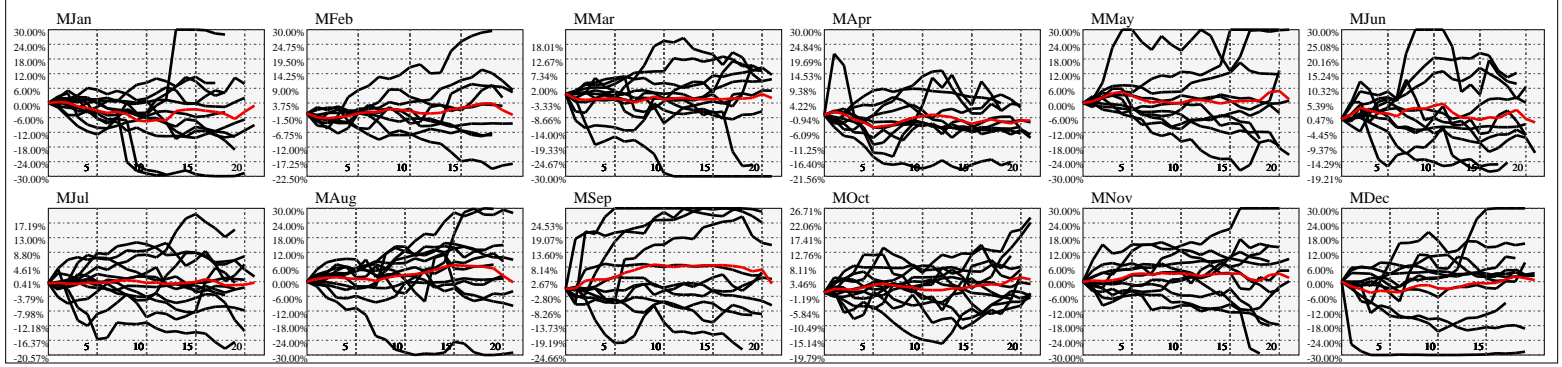

Hi-Resolution Calendrical Harmonics..Range 2020-01-17 to 2020-01-31

Calendrical Harmonics Standard..

Calendrical Harmonics 3rd Friday..

Calendrical Harmonics Moon Aligned..

Calendrical Harmonics Weekly w/ Day Of Week Alignments..