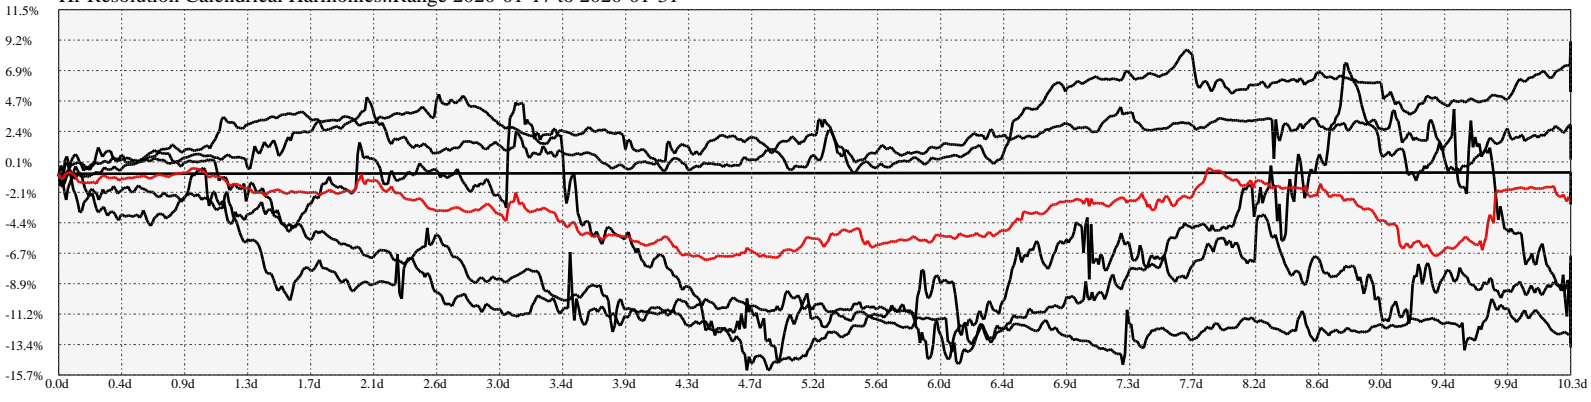

Hi-Resolution Calendrical Harmonics..Range 2020-01-17 to 2020-01-31

Calendrical Harmonics Standard..

Calendrical Harmonics 3rd Friday..

Calendrical Harmonics Moon Aligned..

Calendrical Harmonics Weekly w/ Day Of Week Alignments..