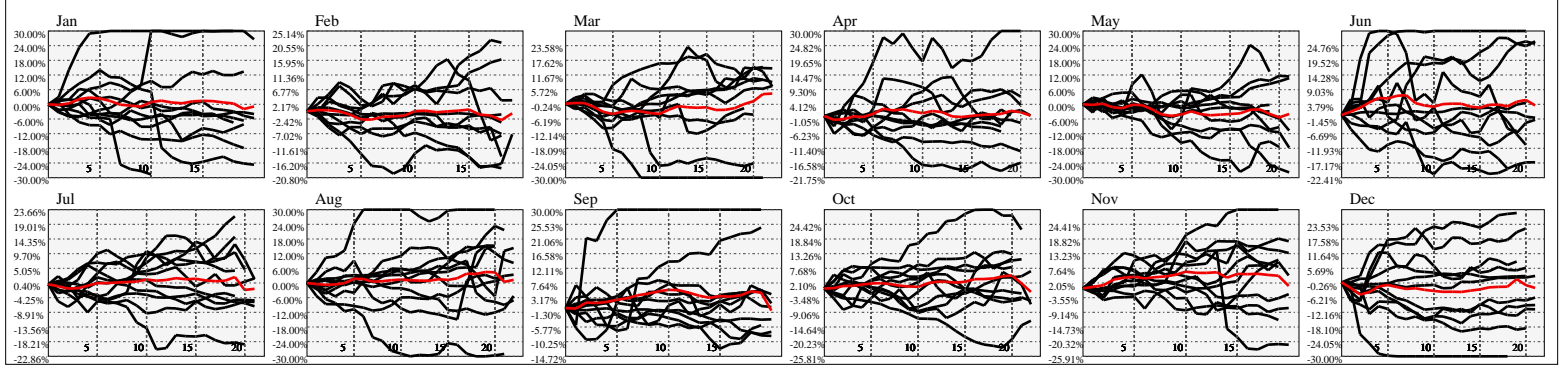

Hi-Resolution Calendrical Harmonics..Range 2020-01-17 to 2020-01-31

Calendrical Harmonics Standard..

Calendrical Harmonics 3rd Friday..

Calendrical Harmonics Moon Aligned..

Calendrical Harmonics Weekly w/ Day Of Week Alignments..