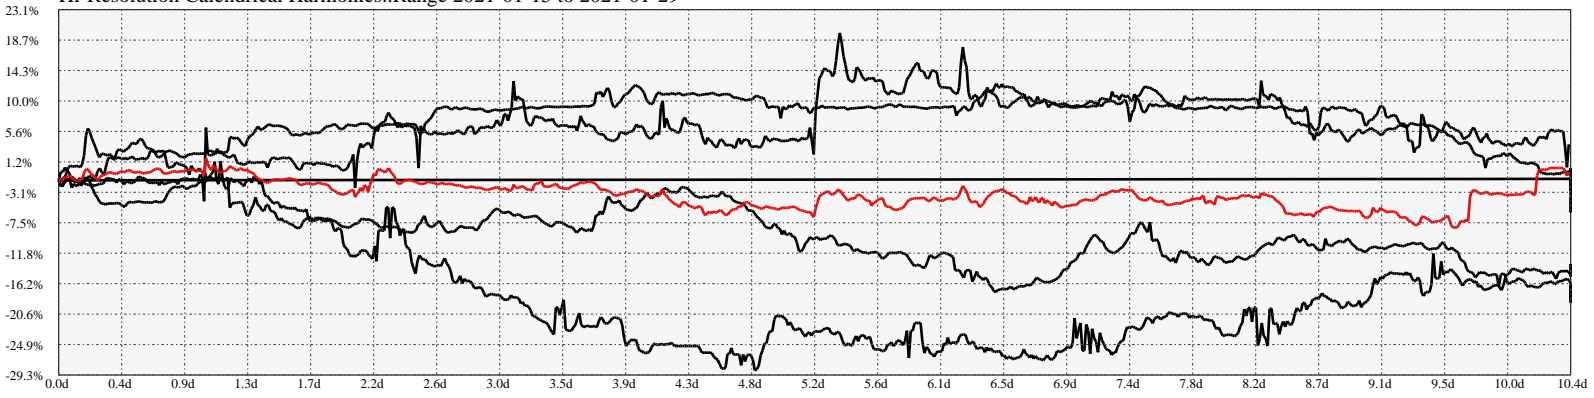

Hi-Resolution Calendrical Harmonics..Range 2021-01-15 to 2021-01-29

Calendrical Harmonics Standard..

Calendrical Harmonics 3rd Friday..

Calendrical Harmonics Moon Aligned..

Calendrical Harmonics Weekly w/ Day Of Week Alignments..