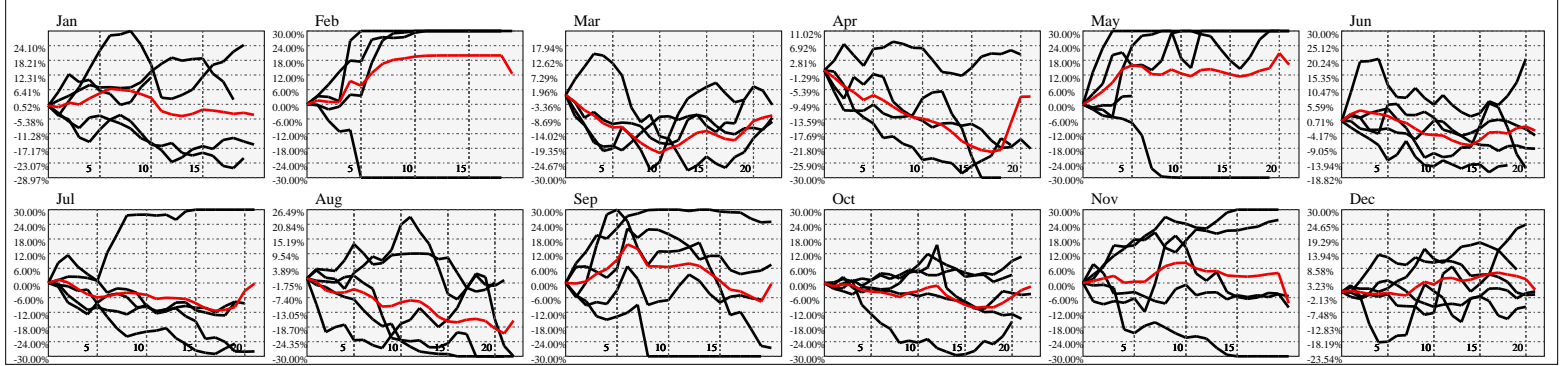

Hi-Resolution Calendrical Harmonics..Range 2021-01-15 to 2021-01-29

Calendrical Harmonics Standard..

Calendrical Harmonics 3rd Friday..

Calendrical Harmonics Moon Aligned..

Calendrical Harmonics Weekly w/ Day Of Week Alignments..