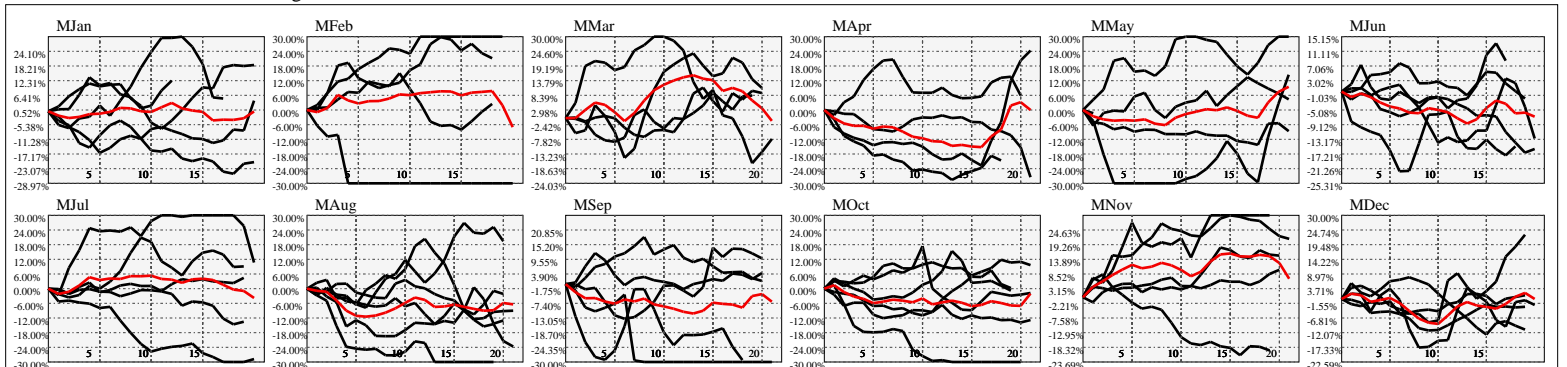

Hi-Resolution Calendrical Harmonics..Range 2021-01-15 to 2021-01-29

Calendrical Harmonics Standard..

Calendrical Harmonics 3rd Friday..

Calendrical Harmonics Moon Aligned..

Calendrical Harmonics Weekly w/ Day Of Week Alignments..