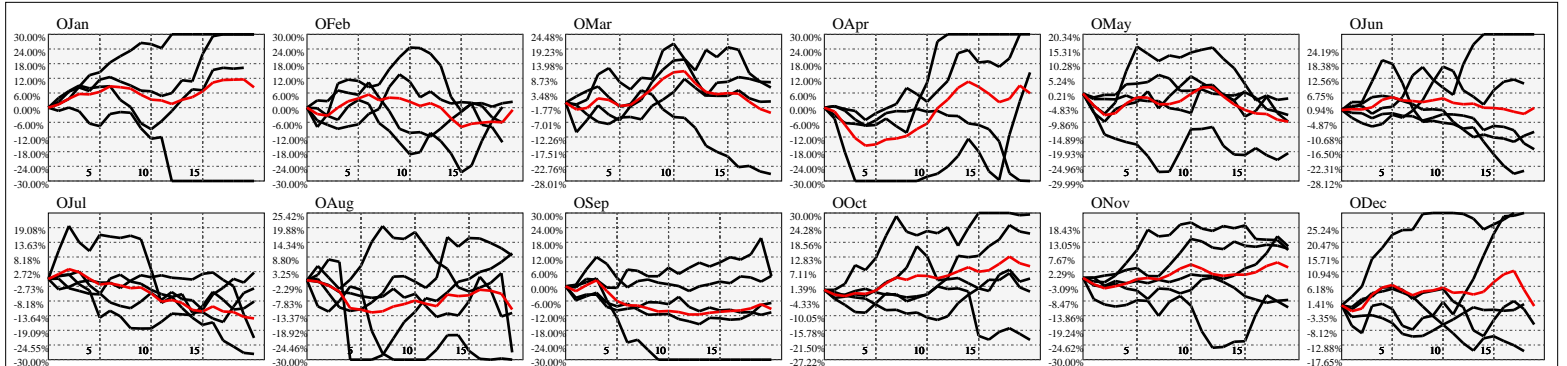

Hi-Resolution Calendrical Harmonics..Range 2021-01-15 to 2021-01-29

Calendrical Harmonics Standard..

Calendrical Harmonics 3rd Friday..

Calendrical Harmonics Moon Aligned..

Calendrical Harmonics Weekly w/ Day Of Week Alignments..