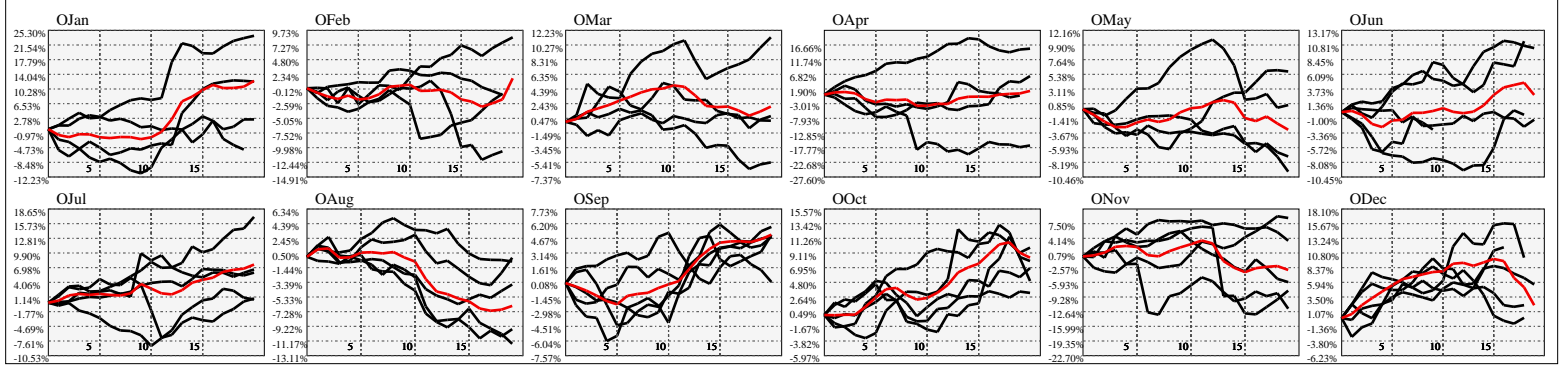

Hi-Resolution Calendrical Harmonics..Range 2021-01-15 to 2021-01-29

Calendrical Harmonics Standard..

Calendrical Harmonics 3rd Friday..

Calendrical Harmonics Moon Aligned..

Calendrical Harmonics Weekly w/ Day Of Week Alignments..