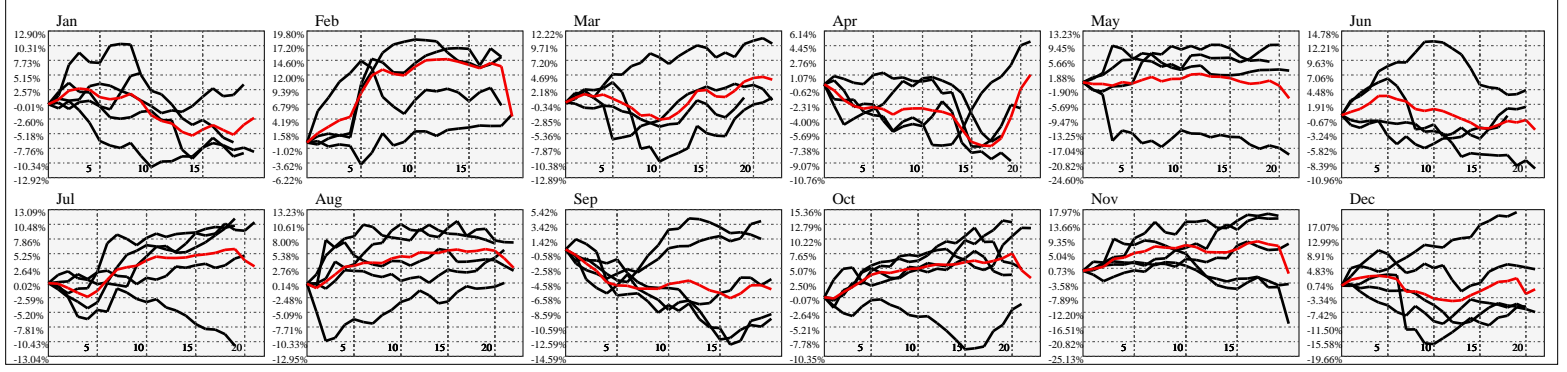

Hi-Resolution Calendrical Harmonics..Range 2021-01-15 to 2021-01-29

Calendrical Harmonics Standard..

Calendrical Harmonics 3rd Friday..

Calendrical Harmonics Moon Aligned..

Calendrical Harmonics Weekly w/ Day Of Week Alignments..