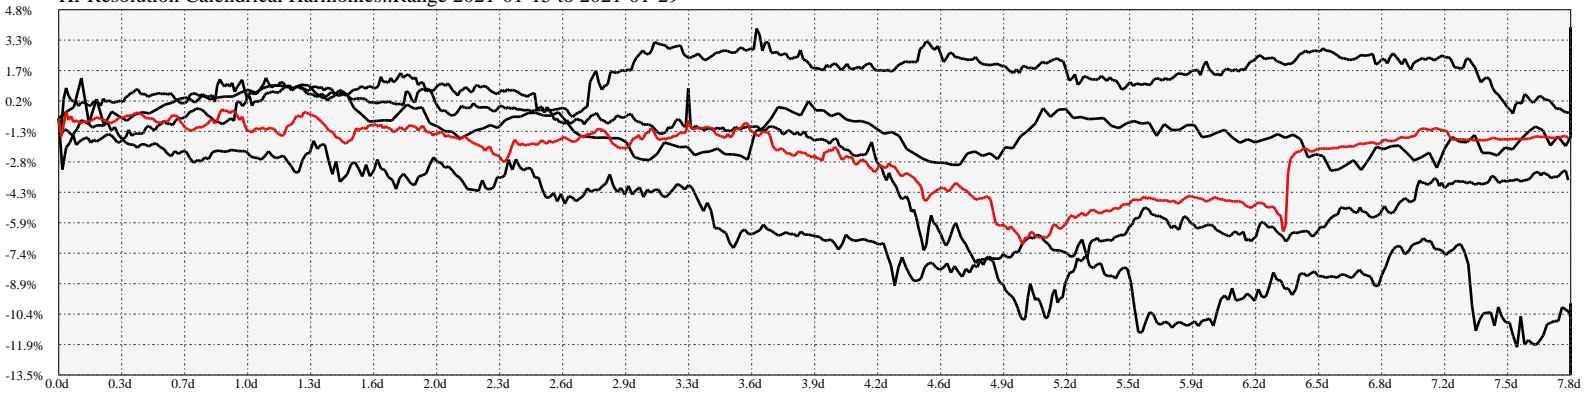

Hi-Resolution Calendrical Harmonics..Range 2021-01-15 to 2021-01-29

Calendrical Harmonics Standard..

Calendrical Harmonics 3rd Friday..

Calendrical Harmonics Moon Aligned..

Calendrical Harmonics Weekly w/ Day Of Week Alignments..