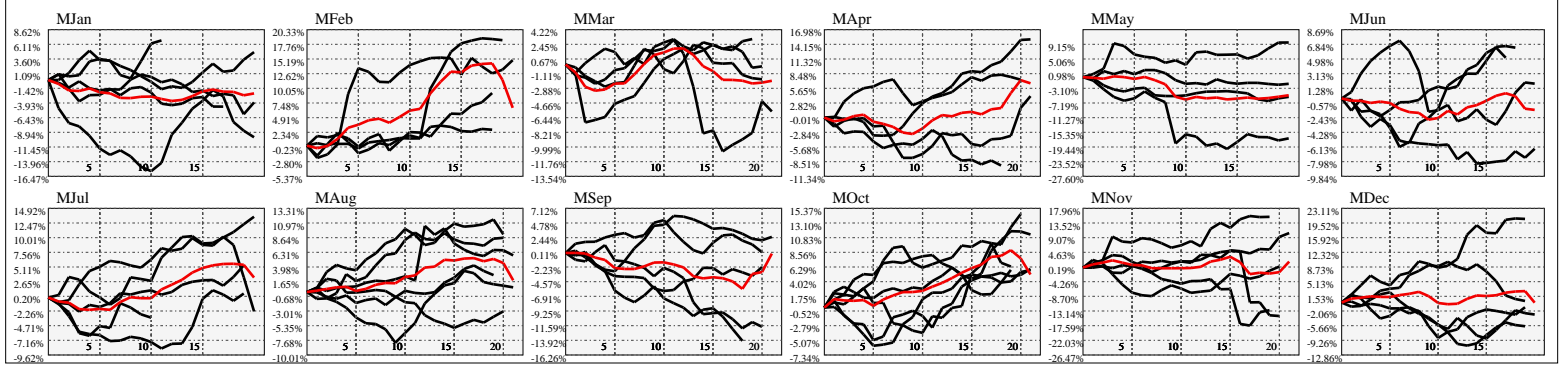

Hi-Resolution Calendrical Harmonics..Range 2021-01-15 to 2021-01-29

Calendrical Harmonics Standard..

Calendrical Harmonics 3rd Friday..

Calendrical Harmonics Moon Aligned..

Calendrical Harmonics Weekly w/ Day Of Week Alignments..