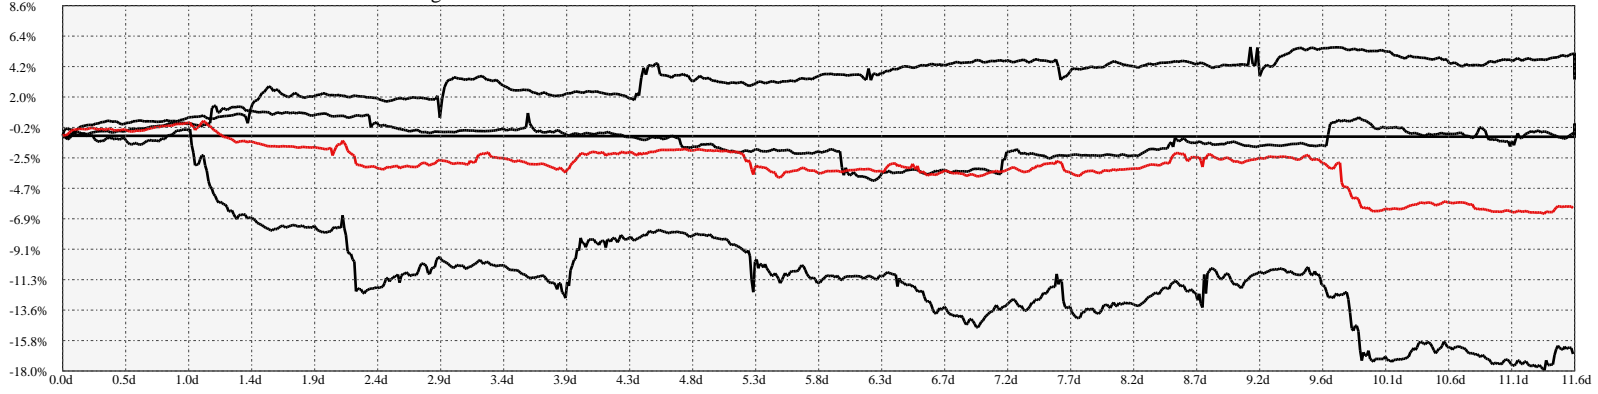

Hi-Resolution Calendrical Harmonics..Range 2022-01-14 to 2022-01-28

Calendrical Harmonics Standard..

Calendrical Harmonics 3rd Friday..

Calendrical Harmonics Moon Aligned..

Calendrical Harmonics Weekly w/ Day Of Week Alignments.