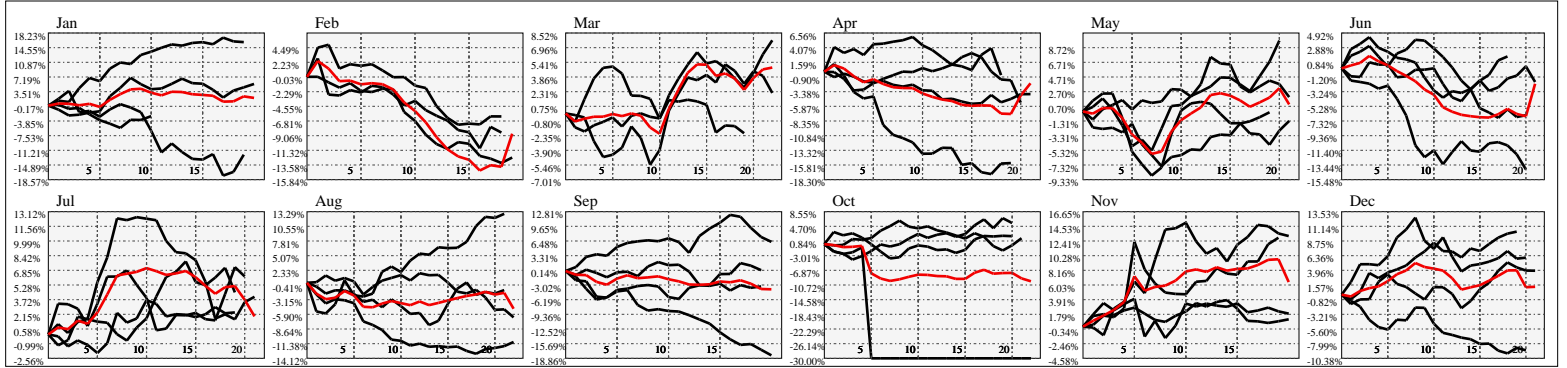

Hi-Resolution Calendrical Harmonics..Range 2022-01-14 to 2022-01-28

Calendrical Harmonics Standard..

Calendrical Harmonics 3rd Friday..

Calendrical Harmonics Moon Aligned..

Calendrical Harmonics Weekly w/ Day Of Week Alignments.