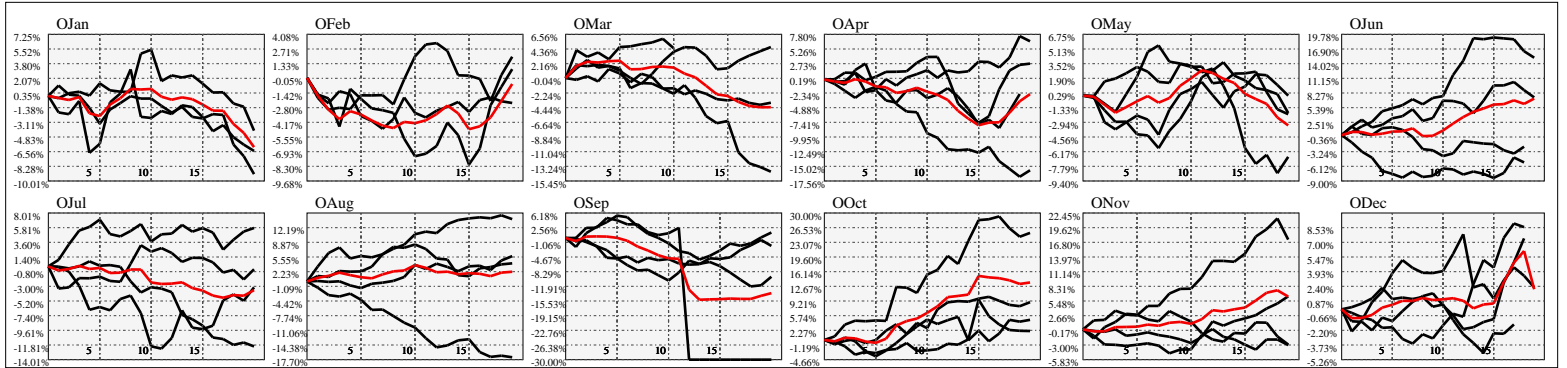

Hi-Resolution Calendrical Harmonics..Range 2022-01-14 to 2022-01-28

Calendrical Harmonics Standard..

Calendrical Harmonics 3rd Friday..

Calendrical Harmonics Moon Aligned..

Calendrical Harmonics Weekly w/ Day Of Week Alignments.