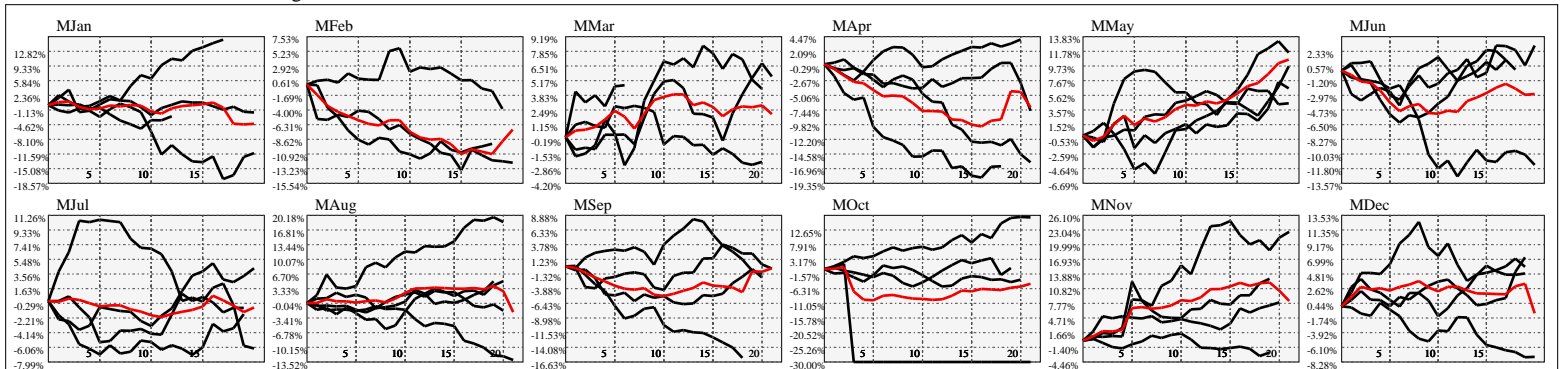

Hi-Resolution Calendrical Harmonics..Range 2022-01-14 to 2022-01-28

Calendrical Harmonics Standard..

Calendrical Harmonics 3rd Friday..

Calendrical Harmonics Moon Aligned..

Calendrical Harmonics Weekly w/ Day Of Week Alignments.