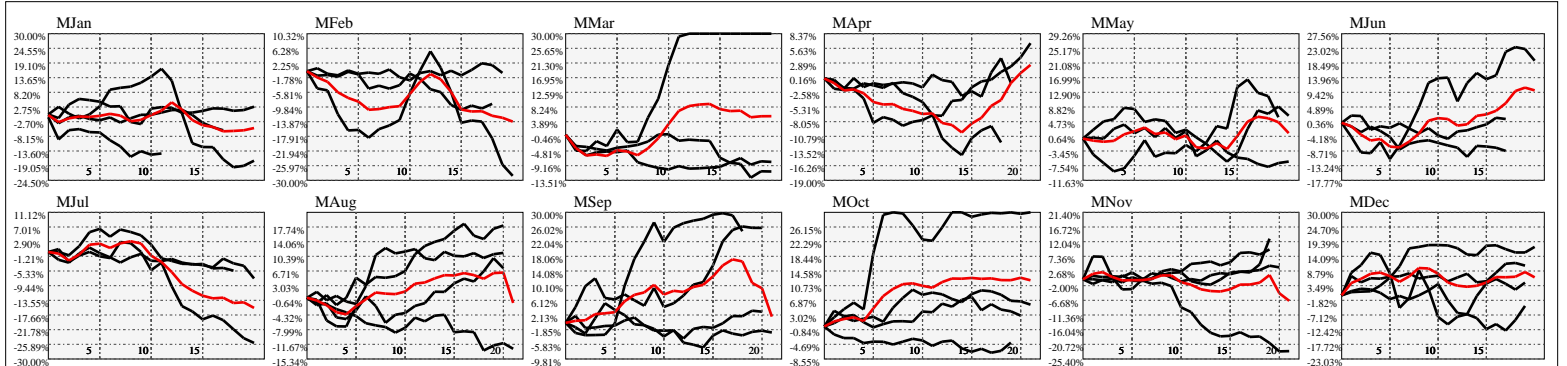

Hi-Resolution Calendrical Harmonics..Range 2022-01-14 to 2022-01-28

Calendrical Harmonics Standard..

Calendrical Harmonics 3rd Friday..

Calendrical Harmonics Moon Aligned..

Calendrical Harmonics Weekly w/ Day Of Week Alignments..