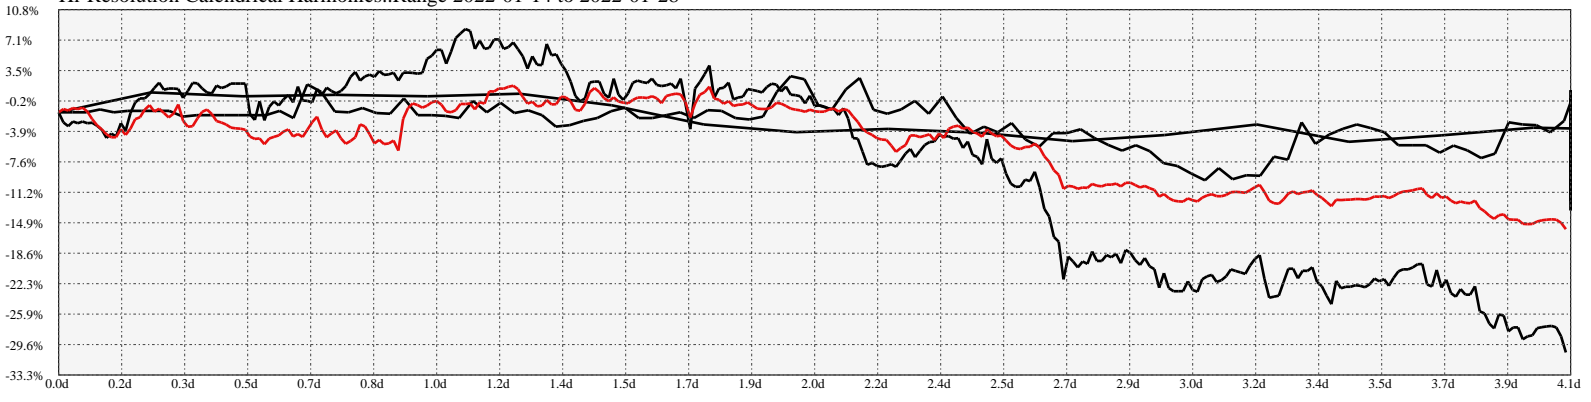

Hi-Resolution Calendrical Harmonics..Range 2022-01-14 to 2022-01-28

Calendrical Harmonics Standard..

Calendrical Harmonics 3rd Friday..

Calendrical Harmonics Moon Aligned..

Calendrical Harmonics Weekly w/ Day Of Week Alignments..