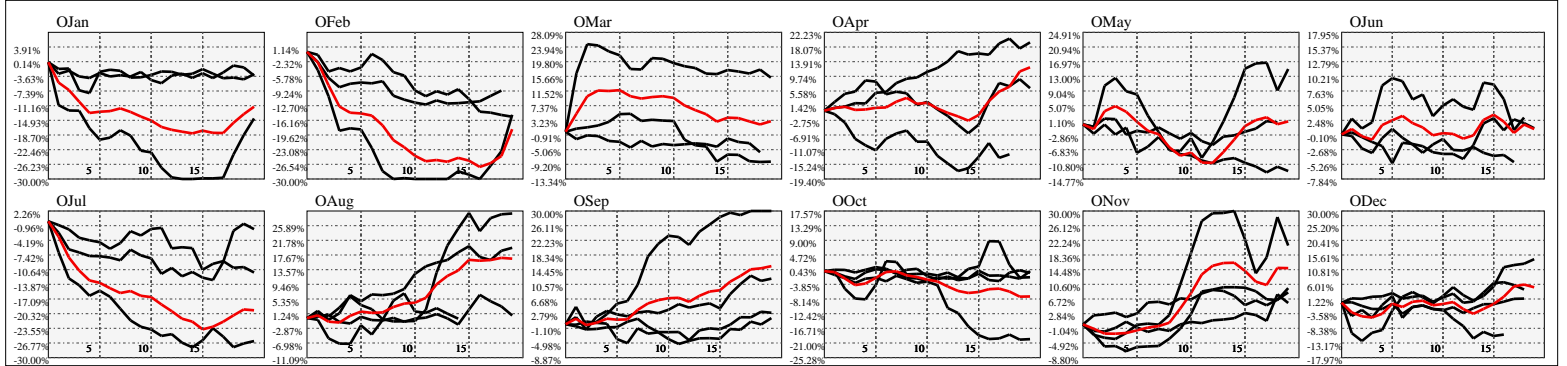

Hi-Resolution Calendrical Harmonics..Range 2022-01-14 to 2022-01-28

Calendrical Harmonics Standard..

Calendrical Harmonics 3rd Friday..

Calendrical Harmonics Moon Aligned..

Calendrical Harmonics Weekly w/ Day Of Week Alignments..