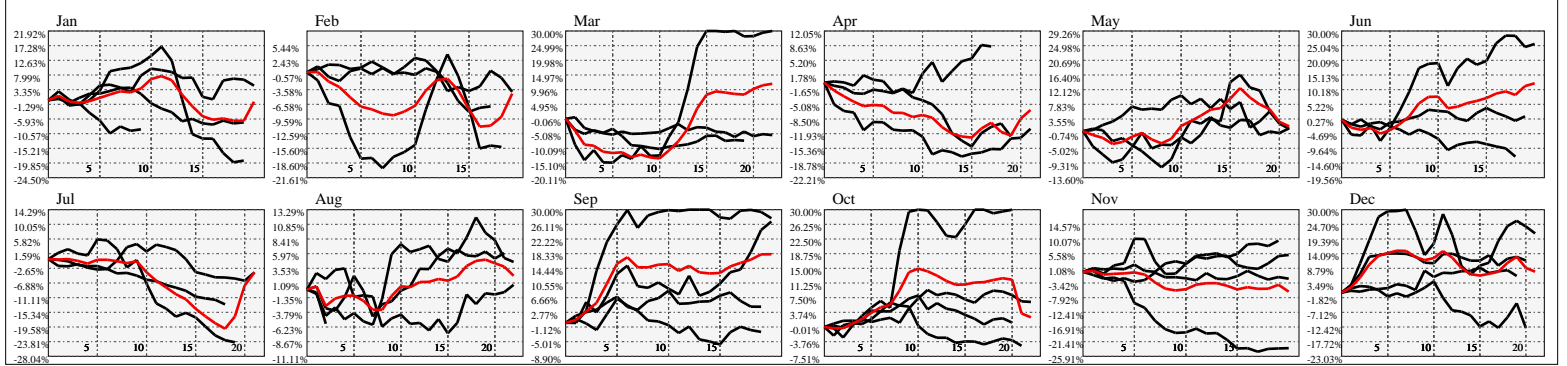

Hi-Resolution Calendrical Harmonics..Range 2022-01-14 to 2022-01-28

Calendrical Harmonics Standard..

Calendrical Harmonics 3rd Friday..

Calendrical Harmonics Moon Aligned..

Calendrical Harmonics Weekly w/ Day Of Week Alignments..