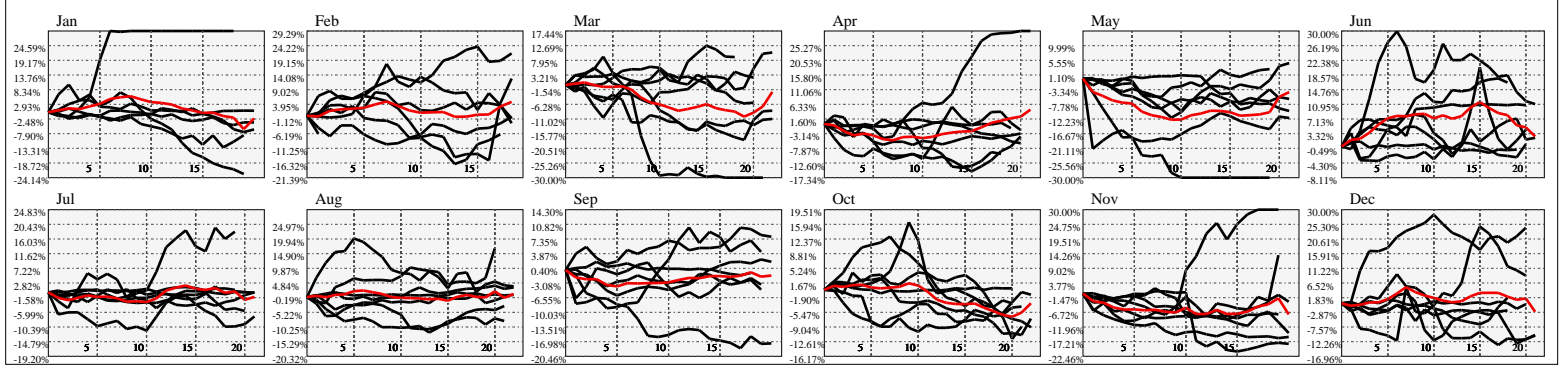

Hi-Resolution Calendrical Harmonics..Range 2019-01-18 to 2019-02-01

Calendrical Harmonics Standard..

Calendrical Harmonics 3rd Friday..

Calendrical Harmonics Moon Aligned..

Calendrical Harmonics Weekly w/ Day Of Week Alignments..