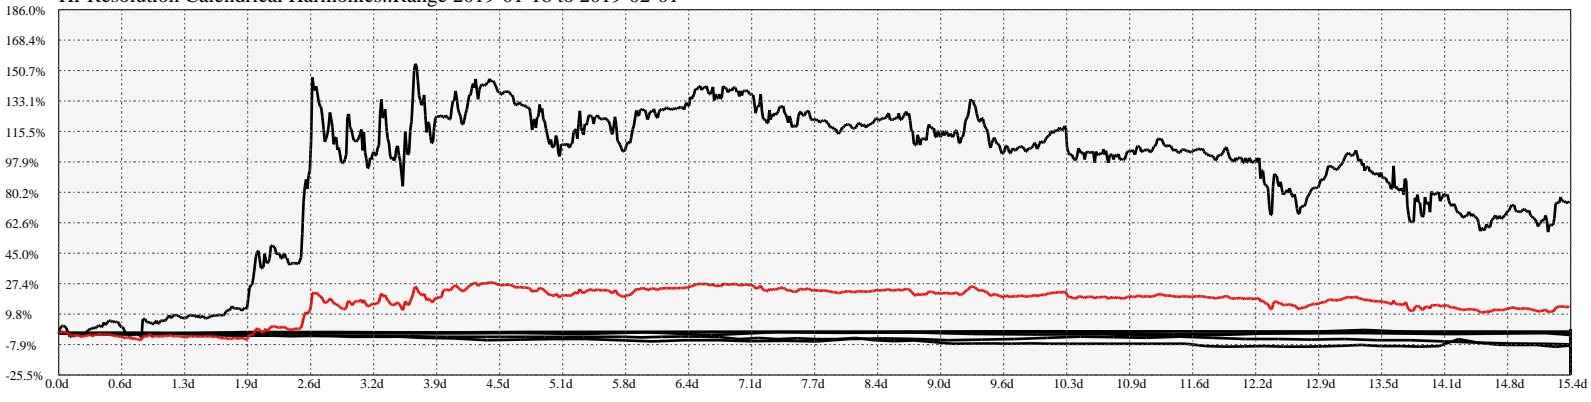

Hi-Resolution Calendrical Harmonics..Range 2019-01-18 to 2019-02-01

Calendrical Harmonics Standard..

Calendrical Harmonics 3rd Friday..

Calendrical Harmonics Moon Aligned..

Calendrical Harmonics Weekly w/ Day Of Week Alignments..