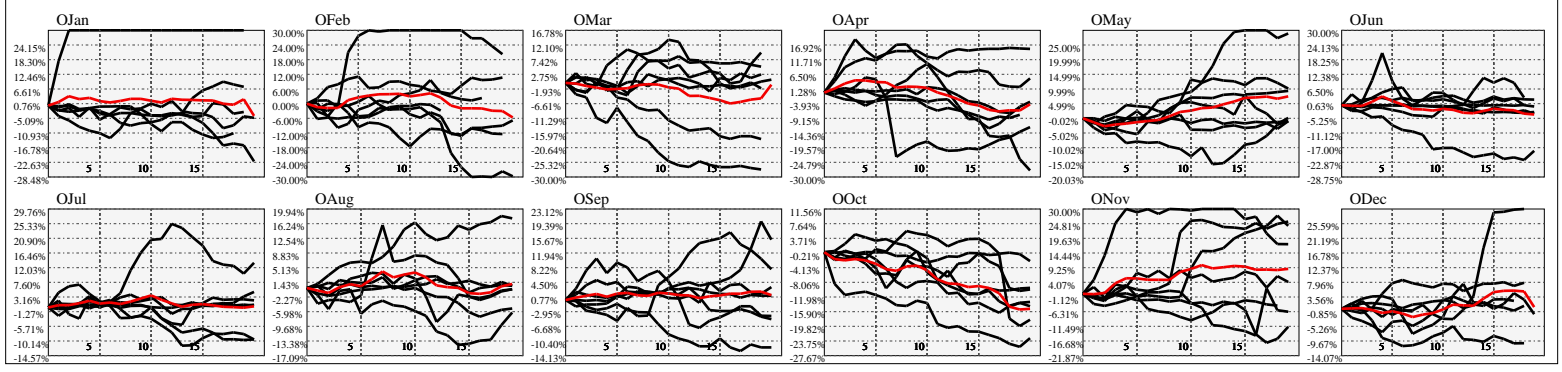

Hi-Resolution Calendrical Harmonics..Range 2019-01-18 to 2019-02-01

Calendrical Harmonics Standard..

Calendrical Harmonics 3rd Friday..

Calendrical Harmonics Moon Aligned..

Calendrical Harmonics Weekly w/ Day Of Week Alignments..