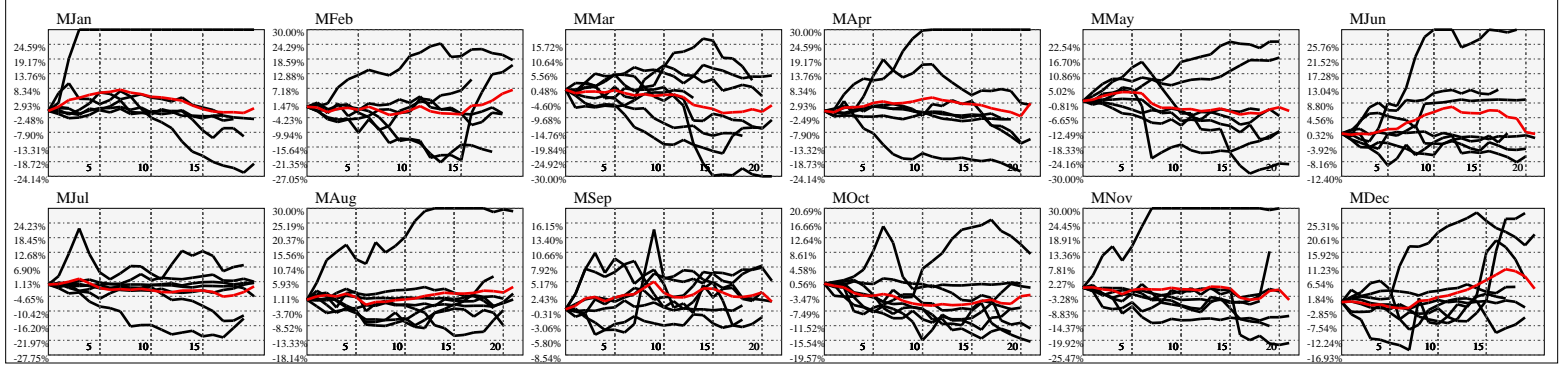

Hi-Resolution Calendrical Harmonics..Range 2019-01-18 to 2019-02-01

Calendrical Harmonics Standard..

Calendrical Harmonics 3rd Friday..

Calendrical Harmonics Moon Aligned..

Calendrical Harmonics Weekly w/ Day Of Week Alignments..