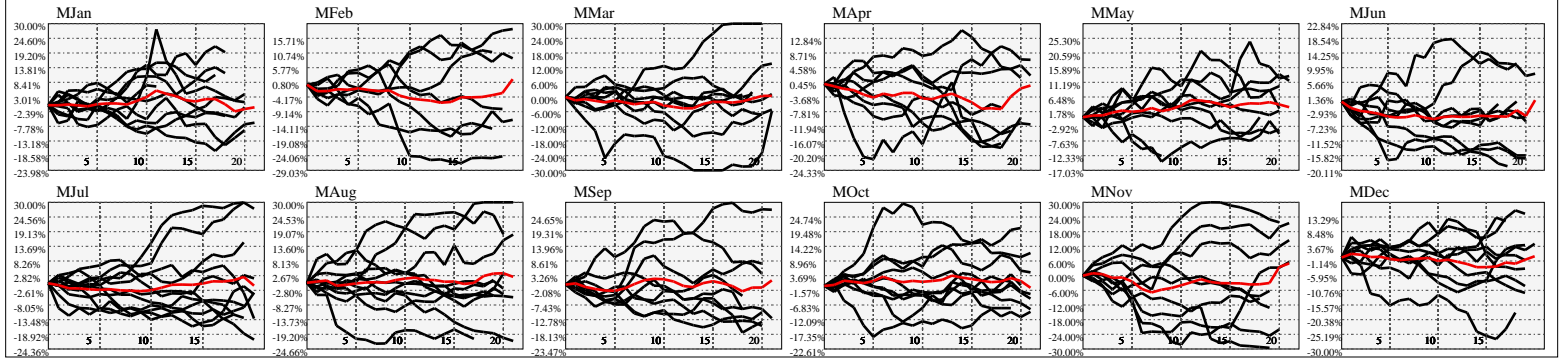

Hi-Resolution Calendrical Harmonics..Range 2020-01-17 to 2020-01-31

Calendrical Harmonics Standard..

Calendrical Harmonics 3rd Friday..

Calendrical Harmonics Moon Aligned..

Calendrical Harmonics Weekly w/ Day Of Week Alignments..