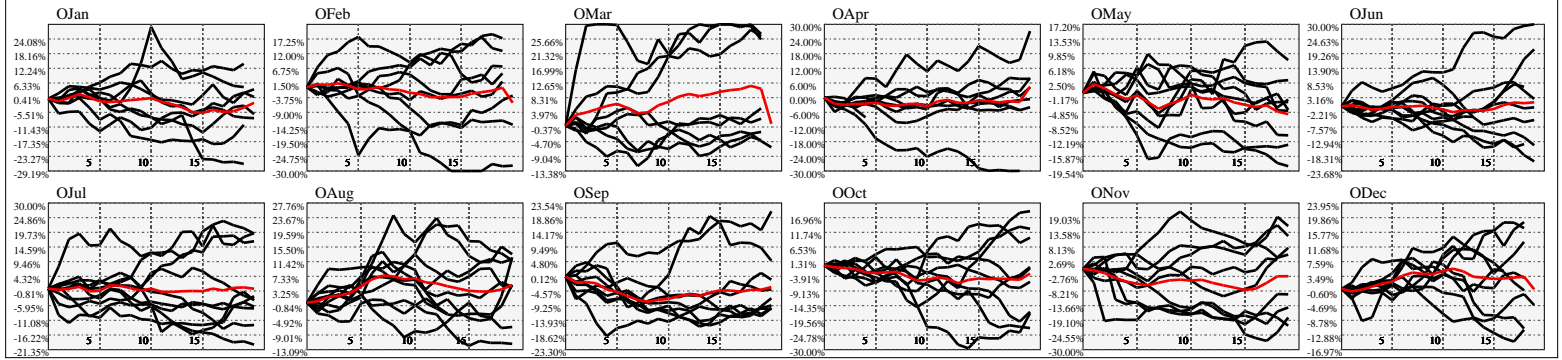

Hi-Resolution Calendrical Harmonics..Range 2020-01-17 to 2020-01-31

Calendrical Harmonics Standard..

Calendrical Harmonics 3rd Friday..

Calendrical Harmonics Moon Aligned..

Calendrical Harmonics Weekly w/ Day Of Week Alignments..