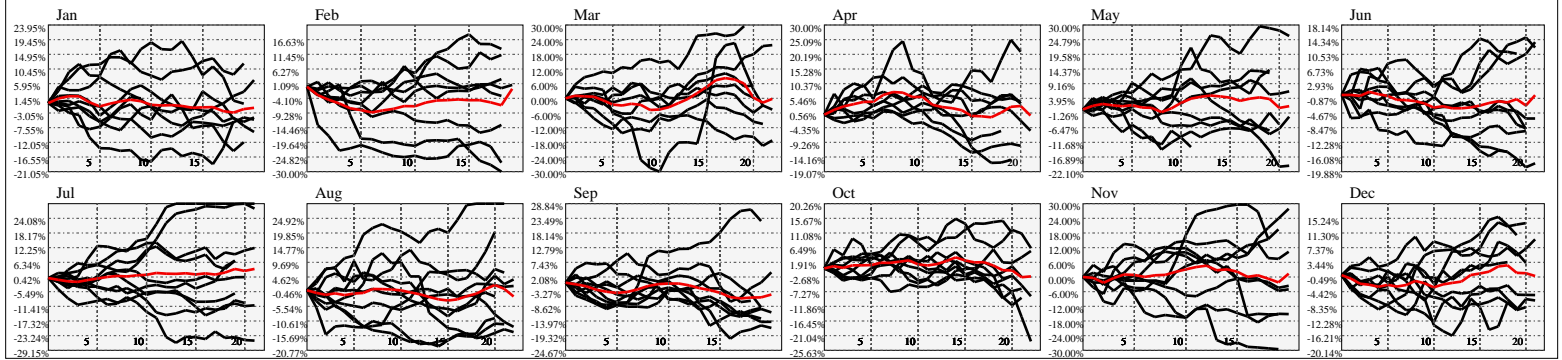

Hi-Resolution Calendrical Harmonics..Range 2020-01-17 to 2020-01-31

Calendrical Harmonics Standard..

Calendrical Harmonics 3rd Friday..

Calendrical Harmonics Moon Aligned..

Calendrical Harmonics Weekly w/ Day Of Week Alignments..