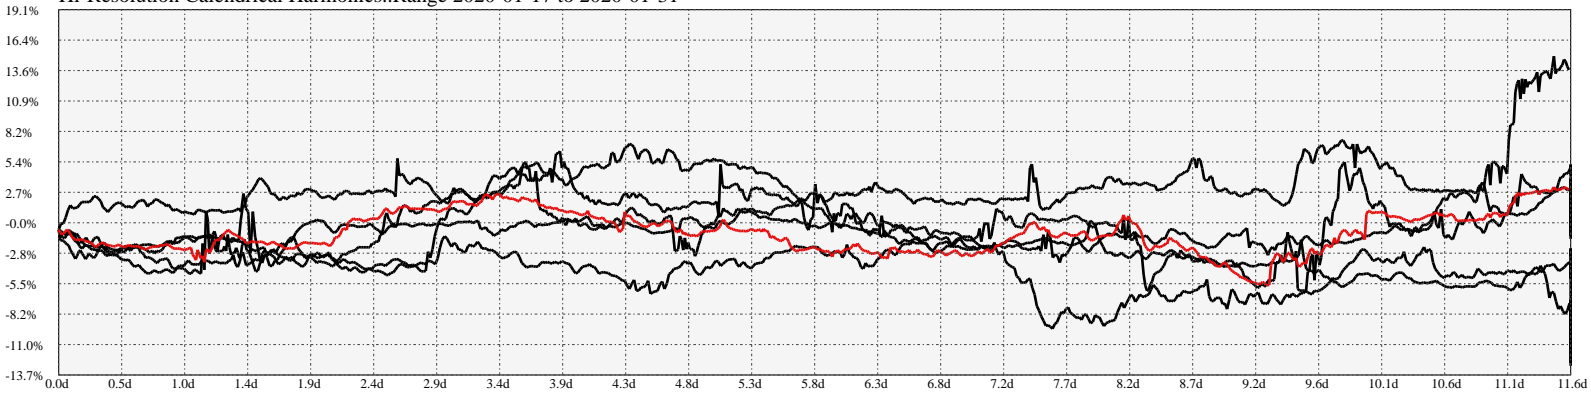

Hi-Resolution Calendrical Harmonics..Range 2020-01-17 to 2020-01-31

Calendrical Harmonics Standard..

Calendrical Harmonics 3rd Friday..

Calendrical Harmonics Moon Aligned..

Calendrical Harmonics Weekly w/ Day Of Week Alignments..