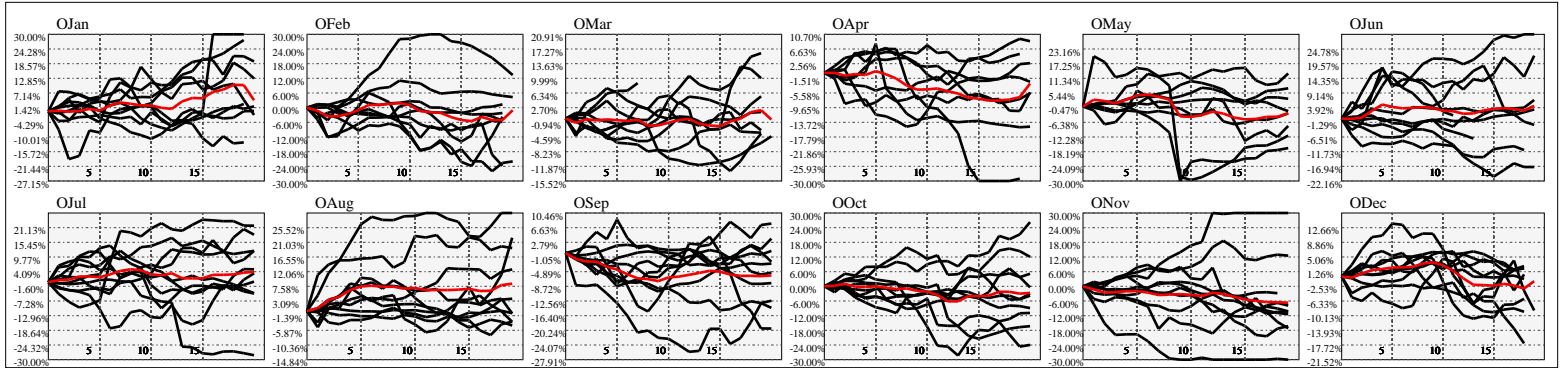

Hi-Resolution Calendrical Harmonics..Range 2020-01-17 to 2020-01-31

Calendrical Harmonics Standard..

Calendrical Harmonics 3rd Friday..

Calendrical Harmonics Moon Aligned..

Calendrical Harmonics Weekly w/ Day Of Week Alignments..