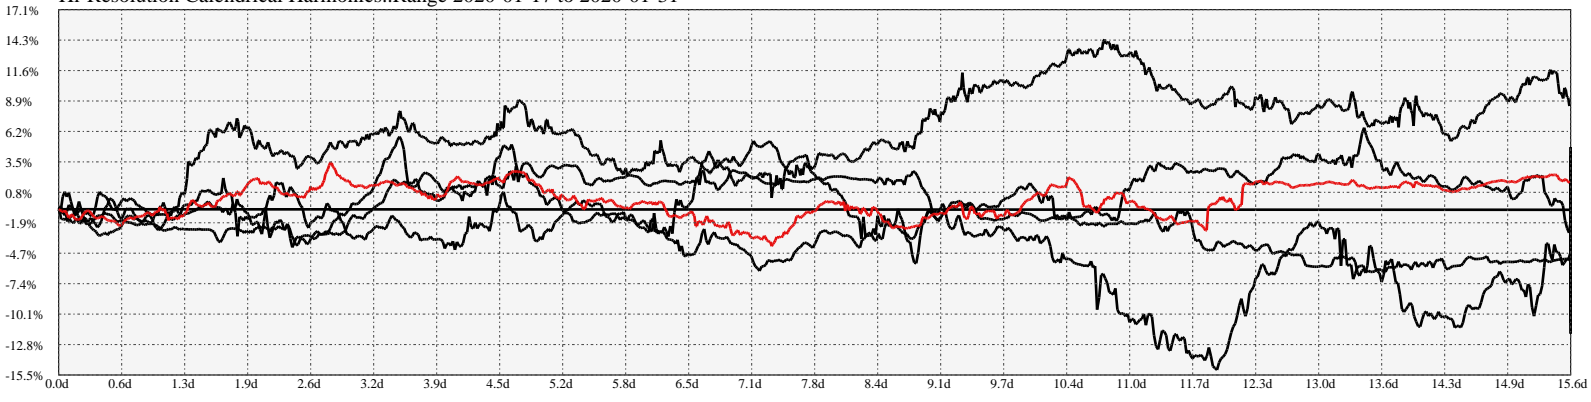

Hi-Resolution Calendrical Harmonics..Range 2020-01-17 to 2020-01-31

Calendrical Harmonics Standard..

Calendrical Harmonics 3rd Friday..

Calendrical Harmonics Moon Aligned..

Calendrical Harmonics Weekly w/ Day Of Week Alignments..