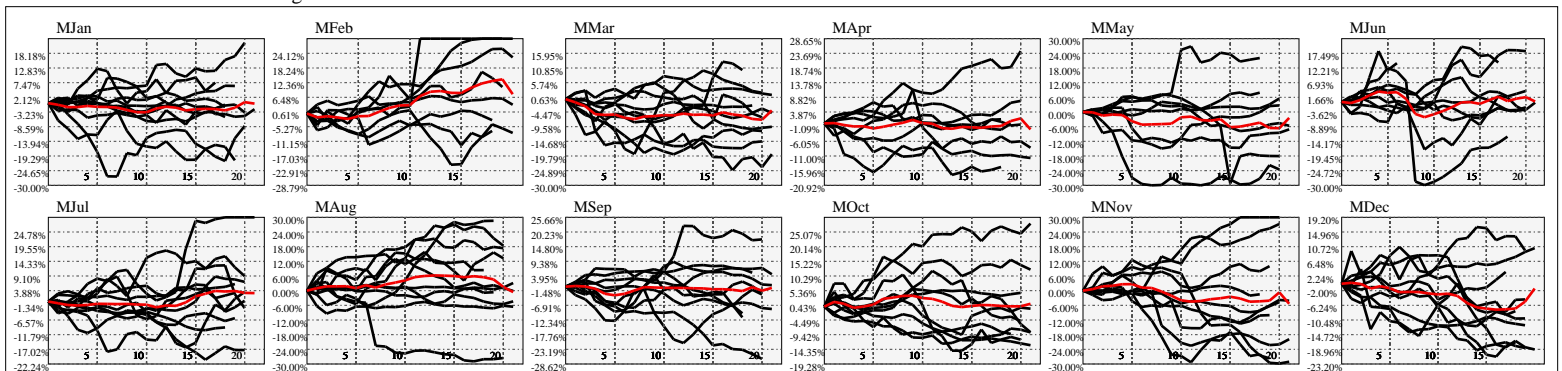

Hi-Resolution Calendrical Harmonics..Range 2020-01-17 to 2020-01-31

Calendrical Harmonics Standard..

Calendrical Harmonics 3rd Friday..

Calendrical Harmonics Moon Aligned..

Calendrical Harmonics Weekly w/ Day Of Week Alignments..