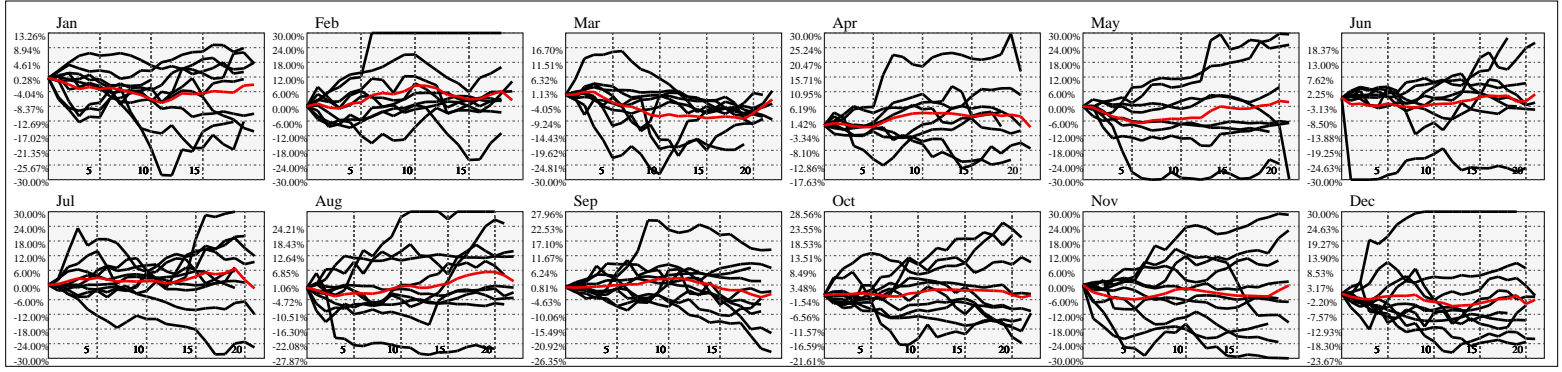

Hi-Resolution Calendrical Harmonics..Range 2020-01-17 to 2020-01-31

Calendrical Harmonics Standard..

Calendrical Harmonics 3rd Friday..

Calendrical Harmonics Moon Aligned..

Calendrical Harmonics Weekly w/ Day Of Week Alignments..