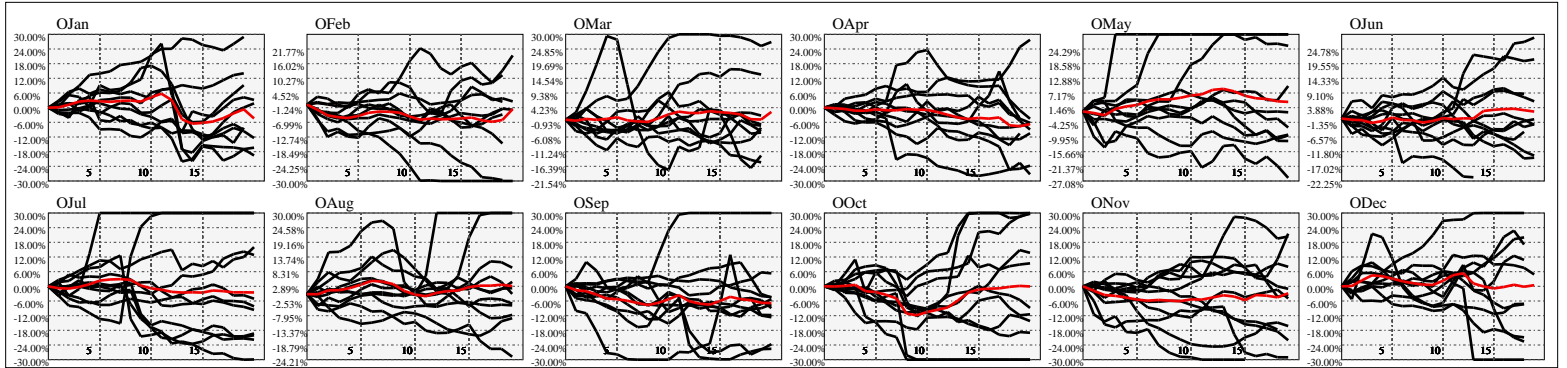

Hi-Resolution Calendrical Harmonics..Range 2015-01-16 to 2015-01-30

Calendrical Harmonics Standard..

Calendrical Harmonics 3rd Friday..

Calendrical Harmonics Moon Aligned..

Calendrical Harmonics Weekly w/ Day Of Week Alignments..