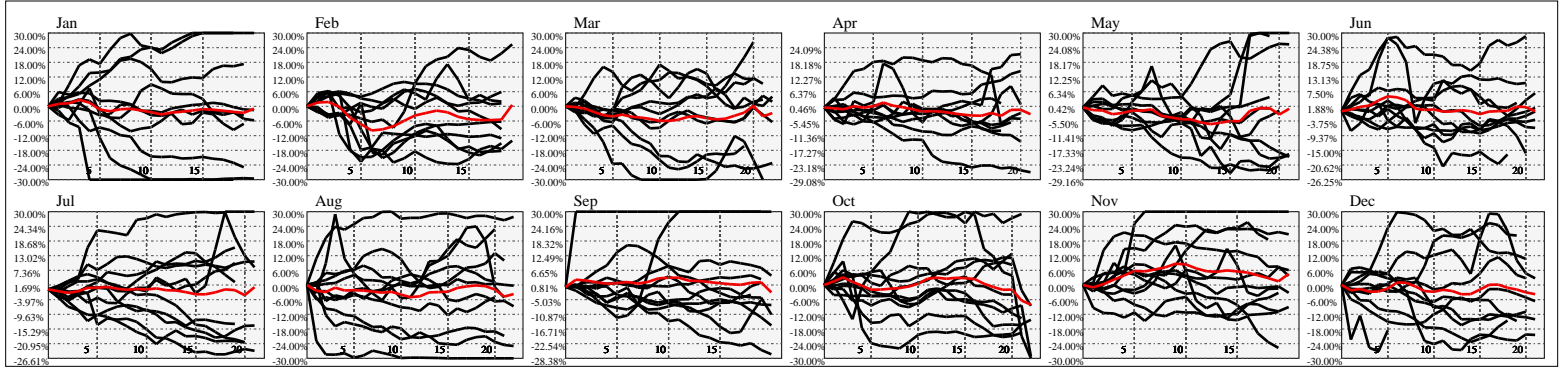

Hi-Resolution Calendrical Harmonics..Range 2015-01-16 to 2015-01-30

Calendrical Harmonics Standard..

Calendrical Harmonics 3rd Friday..

Calendrical Harmonics Moon Aligned..

Calendrical Harmonics Weekly w/ Day Of Week Alignments..