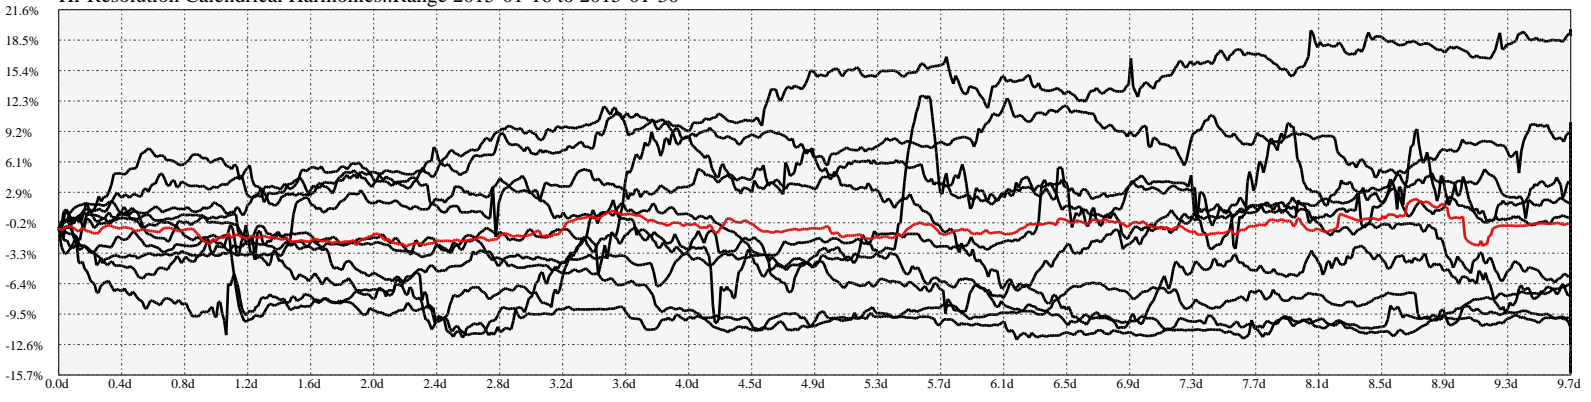

Hi-Resolution Calendrical Harmonics..Range 2015-01-16 to 2015-01-30

Calendrical Harmonics Standard..

Calendrical Harmonics 3rd Friday..

Calendrical Harmonics Moon Aligned..

Calendrical Harmonics Weekly w/ Day Of Week Alignments..