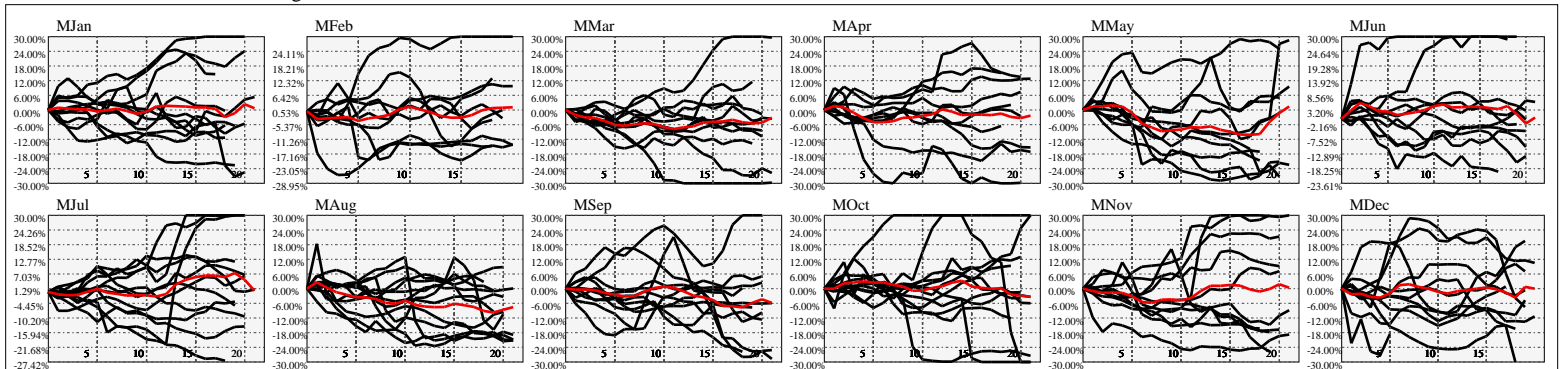

Hi-Resolution Calendrical Harmonics..Range 2015-01-16 to 2015-01-30

Calendrical Harmonics Standard..

Calendrical Harmonics 3rd Friday..

Calendrical Harmonics Moon Aligned..

Calendrical Harmonics Weekly w/ Day Of Week Alignments..