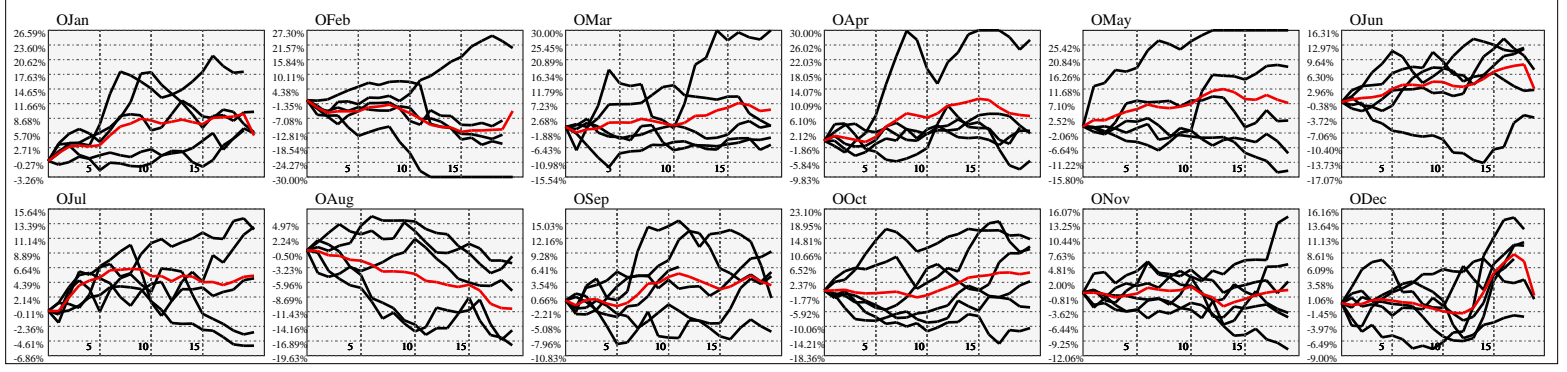

Hi-Resolution Calendrical Harmonics..Range 2020-01-17 to 2020-01-31

Calendrical Harmonics Standard..

Calendrical Harmonics 3rd Friday..

Calendrical Harmonics Moon Aligned..

Calendrical Harmonics Weekly w/ Day Of Week Alignments..