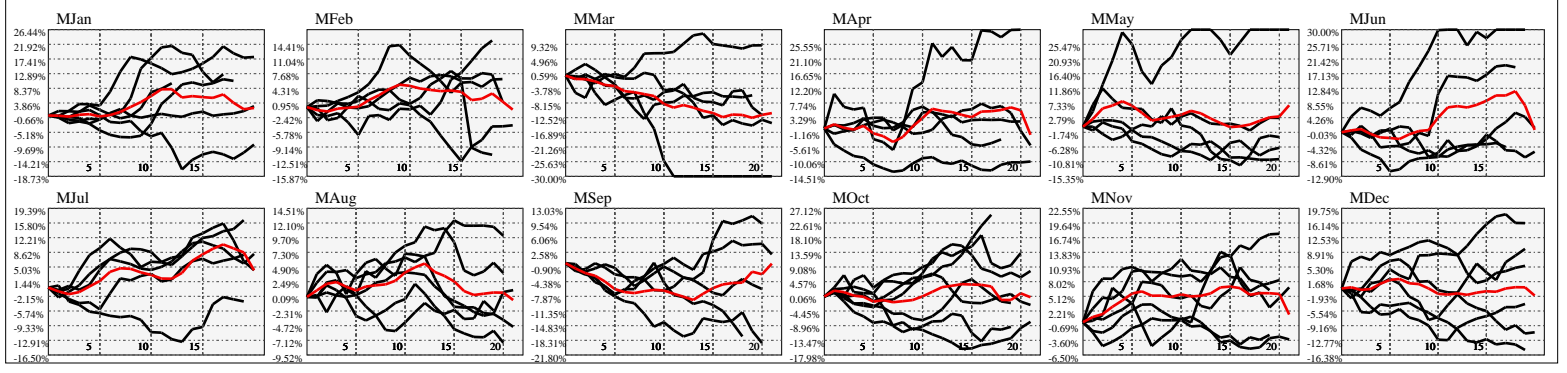

Hi-Resolution Calendrical Harmonics..Range 2020-01-17 to 2020-01-31

Calendrical Harmonics Standard..

Calendrical Harmonics 3rd Friday..

Calendrical Harmonics Moon Aligned..

Calendrical Harmonics Weekly w/ Day Of Week Alignments..