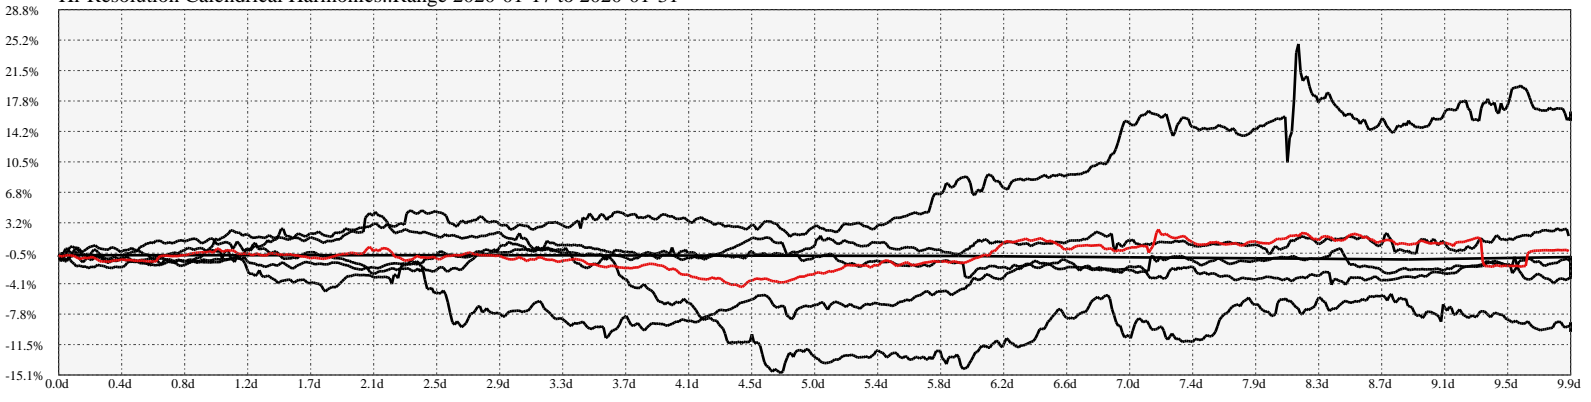

Hi-Resolution Calendrical Harmonics..Range 2020-01-17 to 2020-01-31

Calendrical Harmonics Standard..

Calendrical Harmonics 3rd Friday..

Calendrical Harmonics Moon Aligned..

Calendrical Harmonics Weekly w/ Day Of Week Alignments..