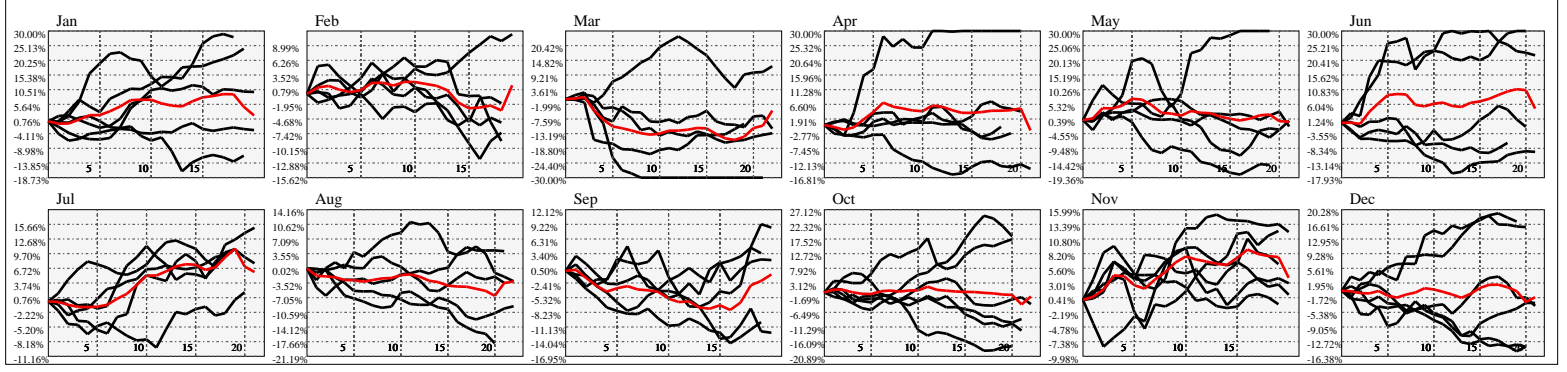

Hi-Resolution Calendrical Harmonics..Range 2020-01-17 to 2020-01-31

Calendrical Harmonics Standard..

Calendrical Harmonics 3rd Friday..

Calendrical Harmonics Moon Aligned..

Calendrical Harmonics Weekly w/ Day Of Week Alignments..