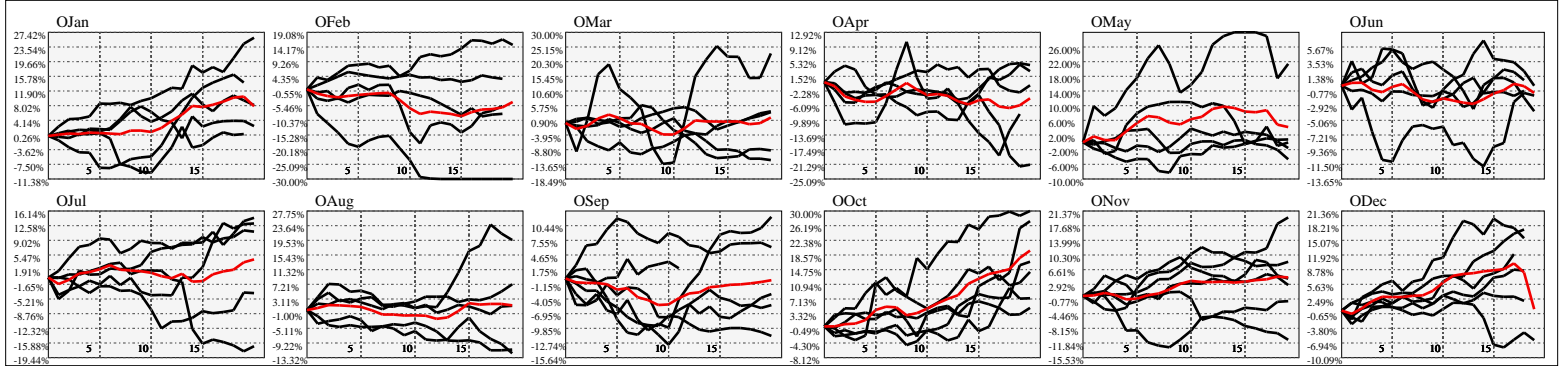

Hi-Resolution Calendrical Harmonics..Range 2020-01-17 to 2020-01-31

Calendrical Harmonics Standard..

Calendrical Harmonics 3rd Friday..

Calendrical Harmonics Moon Aligned..

Calendrical Harmonics Weekly w/ Day Of Week Alignments..