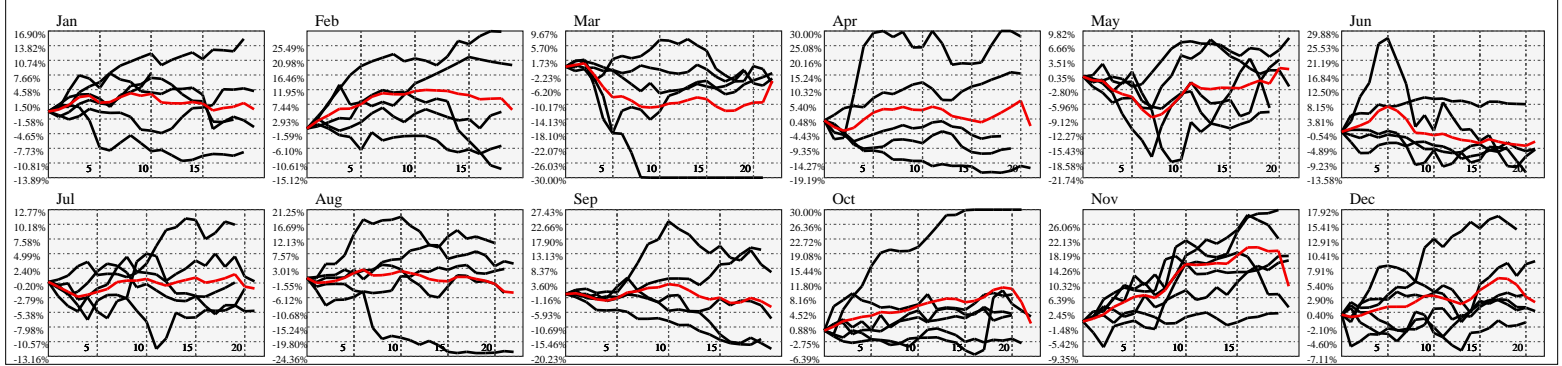

Hi-Resolution Calendrical Harmonics..Range 2020-01-17 to 2020-01-31

Calendrical Harmonics Standard..

Calendrical Harmonics 3rd Friday..

Calendrical Harmonics Moon Aligned..

Calendrical Harmonics Weekly w/ Day Of Week Alignments..