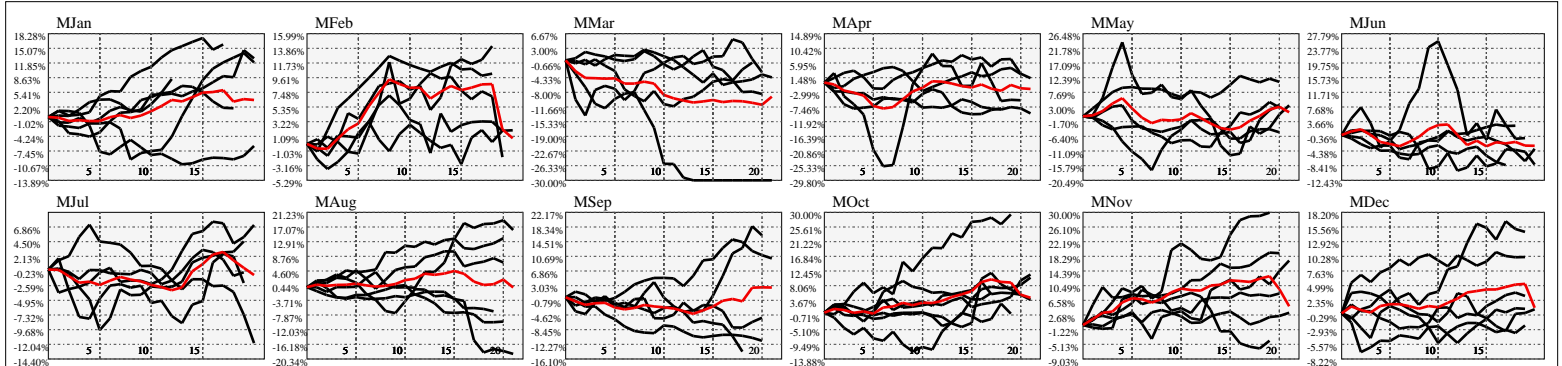

Hi-Resolution Calendrical Harmonics..Range 2020-01-17 to 2020-01-31

Calendrical Harmonics Standard..

Calendrical Harmonics 3rd Friday..

Calendrical Harmonics Moon Aligned..

Calendrical Harmonics Weekly w/ Day Of Week Alignments..