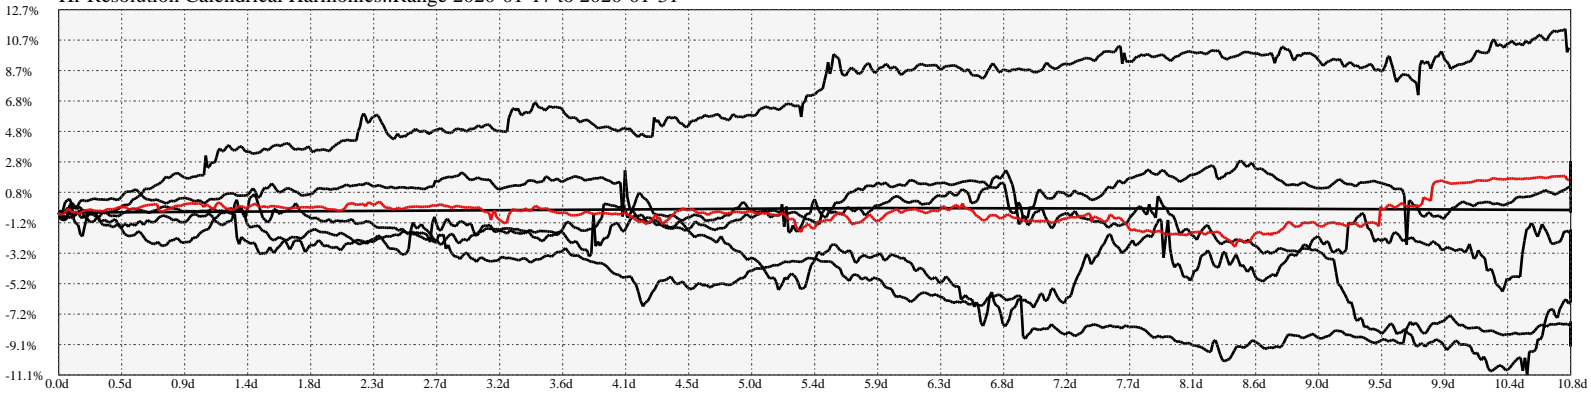

Hi-Resolution Calendrical Harmonics..Range 2020-01-17 to 2020-01-31

Calendrical Harmonics Standard..

Calendrical Harmonics 3rd Friday..

Calendrical Harmonics Moon Aligned..

Calendrical Harmonics Weekly w/ Day Of Week Alignments..