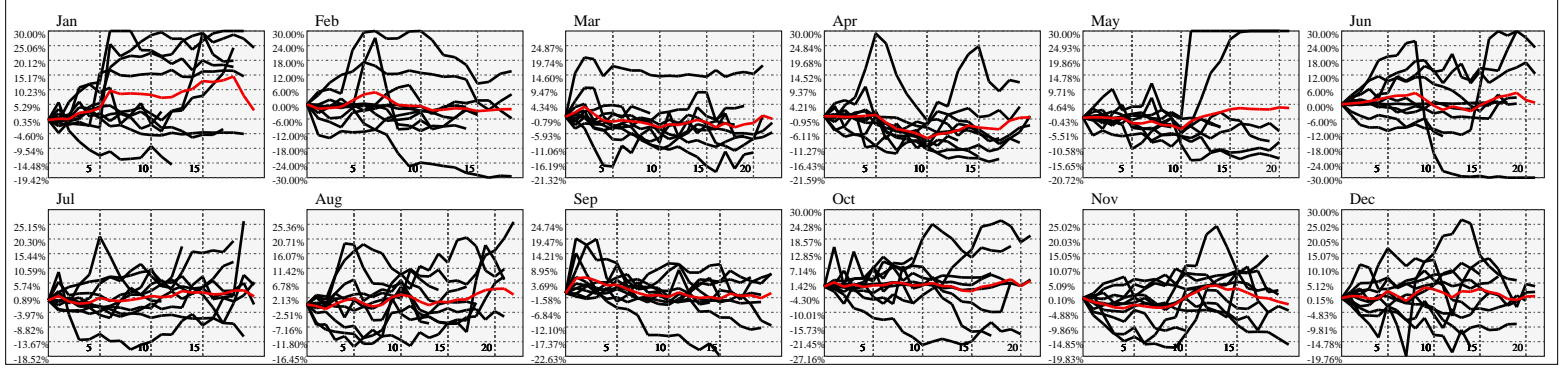

Hi-Resolution Calendrical Harmonics..Range 2015-01-16 to 2015-01-30

Calendrical Harmonics Standard..

Calendrical Harmonics 3rd Friday..

Calendrical Harmonics Moon Aligned..

Calendrical Harmonics Weekly w/ Day Of Week Alignments..