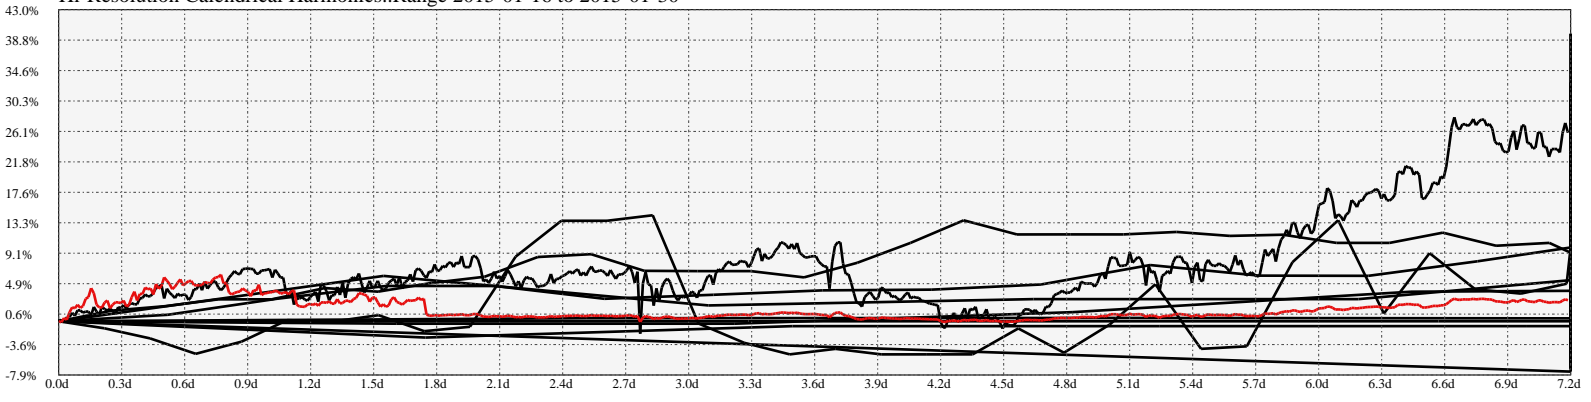

Hi-Resolution Calendrical Harmonics..Range 2015-01-16 to 2015-01-30

Calendrical Harmonics Standard..

Calendrical Harmonics 3rd Friday..

Calendrical Harmonics Moon Aligned..

Calendrical Harmonics Weekly w/ Day Of Week Alignments..