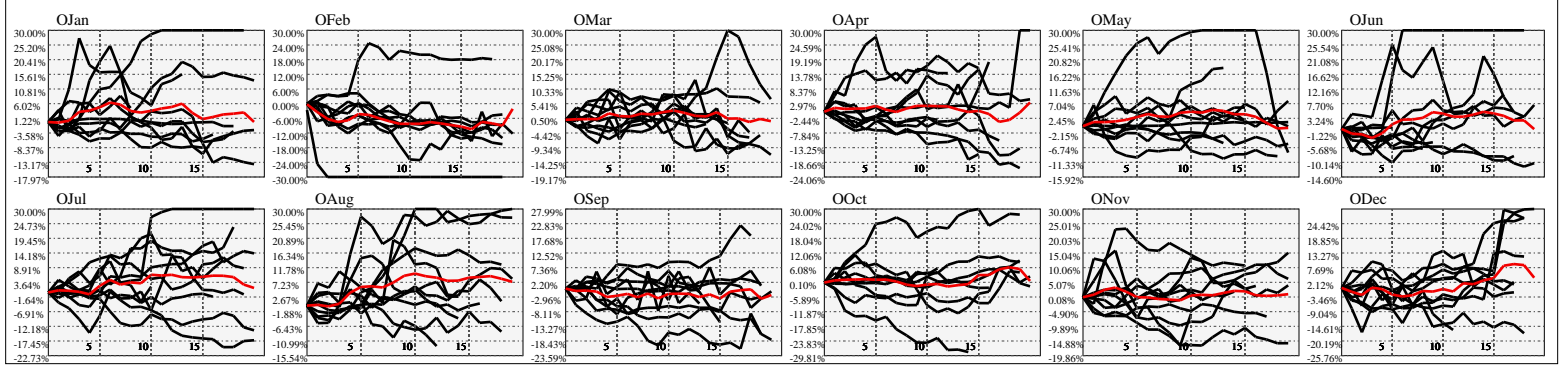

Hi-Resolution Calendrical Harmonics..Range 2015-01-16 to 2015-01-30

Calendrical Harmonics Standard..

Calendrical Harmonics 3rd Friday..

Calendrical Harmonics Moon Aligned..

Calendrical Harmonics Weekly w/ Day Of Week Alignments..