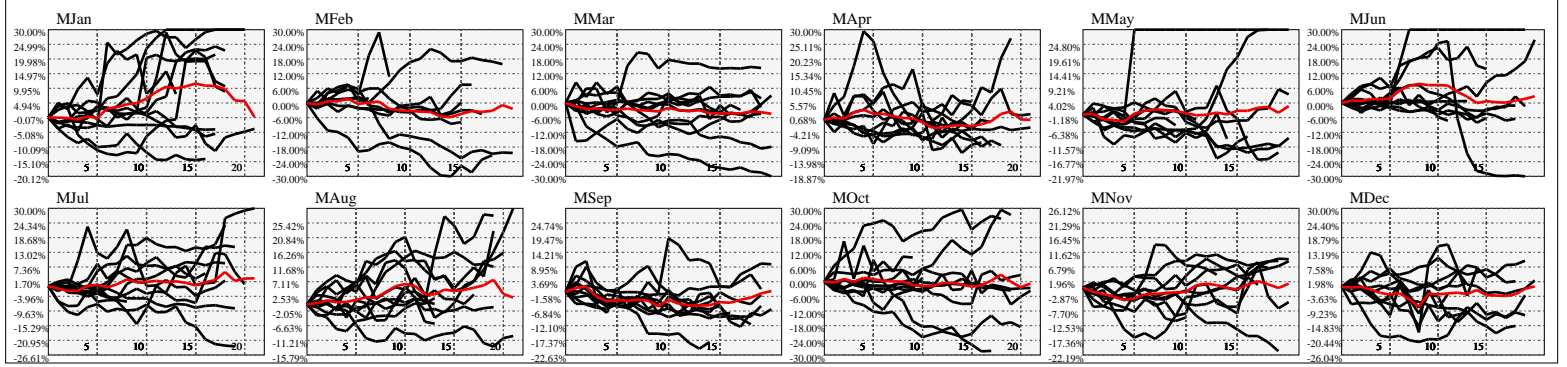

Hi-Resolution Calendrical Harmonics..Range 2015-01-16 to 2015-01-30

Calendrical Harmonics Standard..

Calendrical Harmonics 3rd Friday..

Calendrical Harmonics Moon Aligned..

Calendrical Harmonics Weekly w/ Day Of Week Alignments..