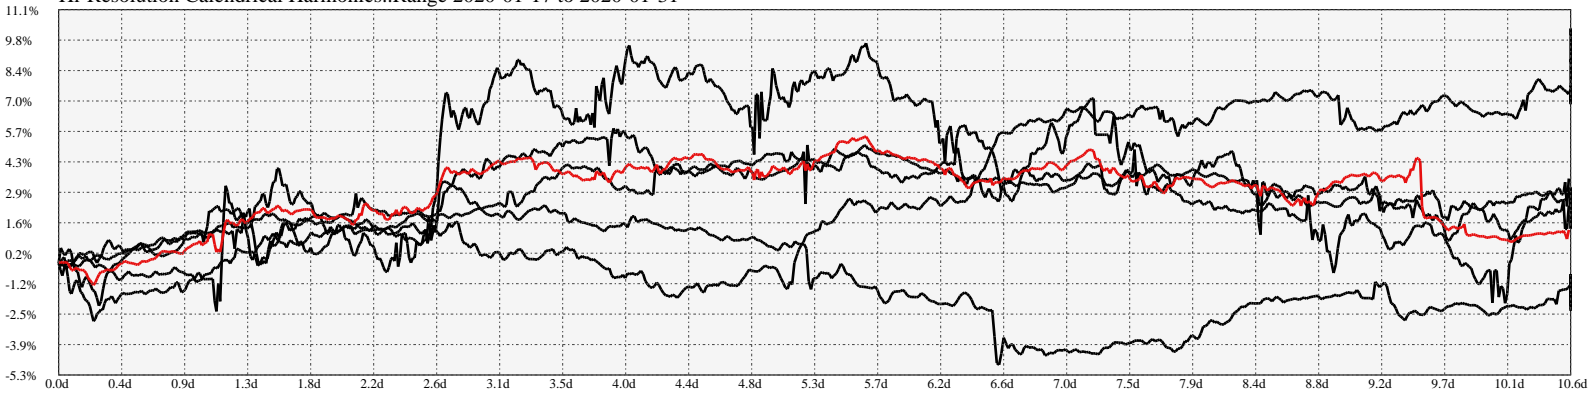

Hi-Resolution Calendrical Harmonics..Range 2020-01-17 to 2020-01-31

Calendrical Harmonics Standard..

Calendrical Harmonics 3rd Friday..

Calendrical Harmonics Moon Aligned..

Calendrical Harmonics Weekly w/ Day Of Week Alignments..