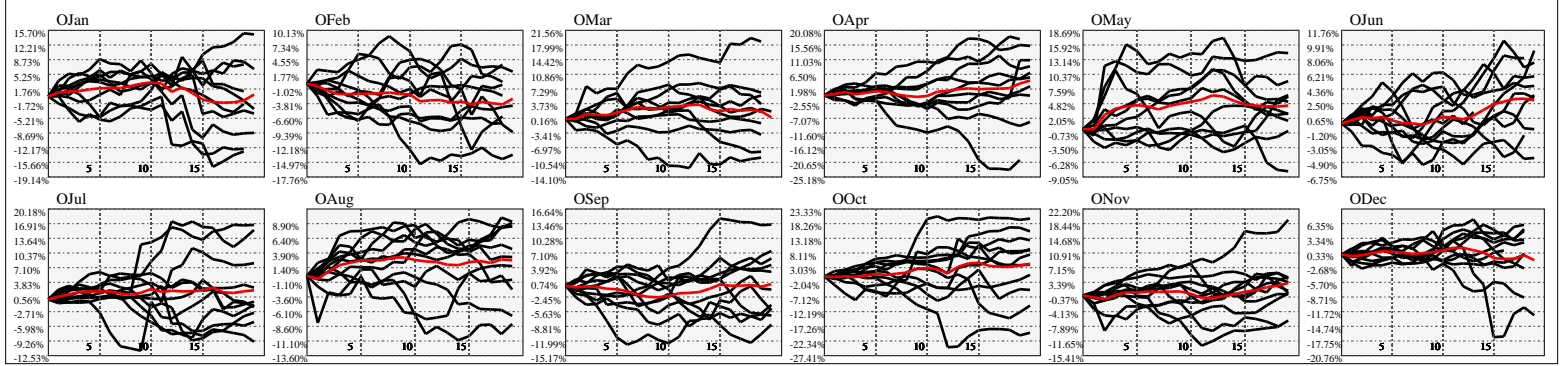

Hi-Resolution Calendrical Harmonics..Range 2020-01-17 to 2020-01-31

Calendrical Harmonics Standard..

Calendrical Harmonics 3rd Friday..

Calendrical Harmonics Moon Aligned..

Calendrical Harmonics Weekly w/ Day Of Week Alignments..