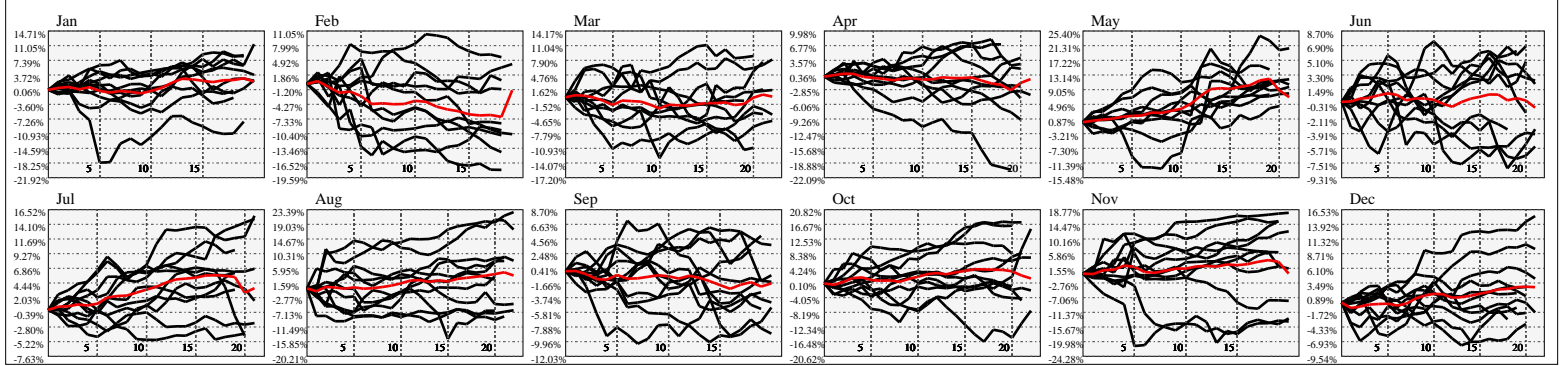

Hi-Resolution Calendrical Harmonics..Range 2020-01-17 to 2020-01-31

Calendrical Harmonics Standard..

Calendrical Harmonics 3rd Friday..

Calendrical Harmonics Moon Aligned..

Calendrical Harmonics Weekly w/ Day Of Week Alignments..