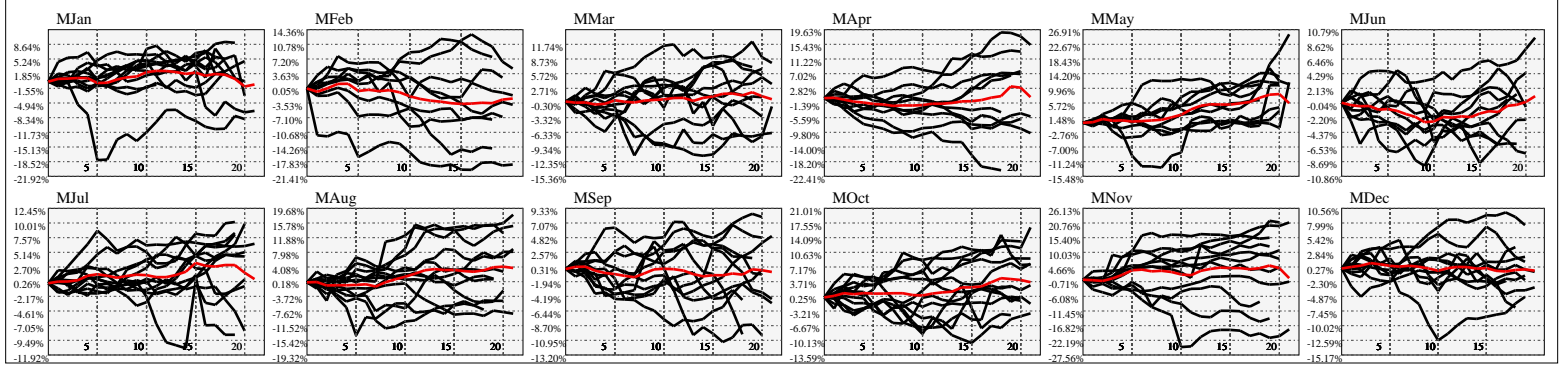

Hi-Resolution Calendrical Harmonics..Range 2020-01-17 to 2020-01-31

Calendrical Harmonics Standard..

Calendrical Harmonics 3rd Friday..

Calendrical Harmonics Moon Aligned..

Calendrical Harmonics Weekly w/ Day Of Week Alignments..