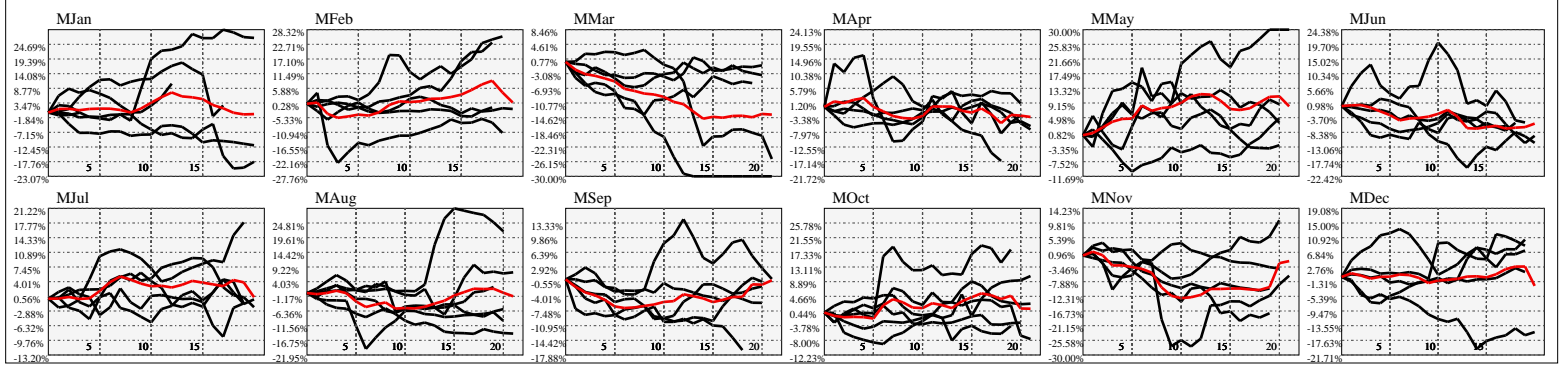

Hi-Resolution Calendrical Harmonics..Range 2020-01-17 to 2020-01-31

Calendrical Harmonics Standard..

Calendrical Harmonics 3rd Friday..

Calendrical Harmonics Moon Aligned..

Calendrical Harmonics Weekly w/ Day Of Week Alignments..