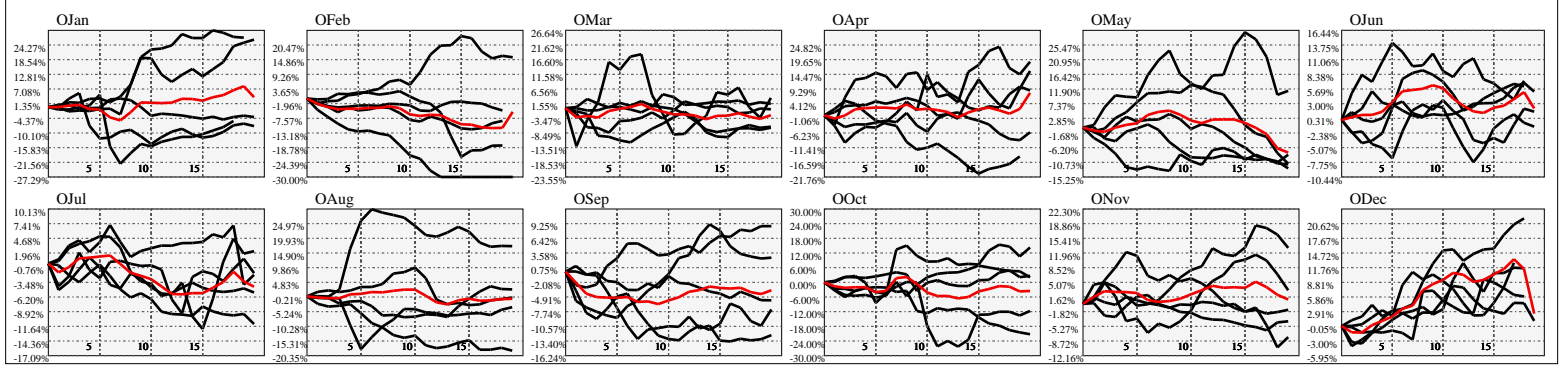

Hi-Resolution Calendrical Harmonics..Range 2020-01-17 to 2020-01-31

Calendrical Harmonics Standard..

Calendrical Harmonics 3rd Friday..

Calendrical Harmonics Moon Aligned..

Calendrical Harmonics Weekly w/ Day Of Week Alignments..