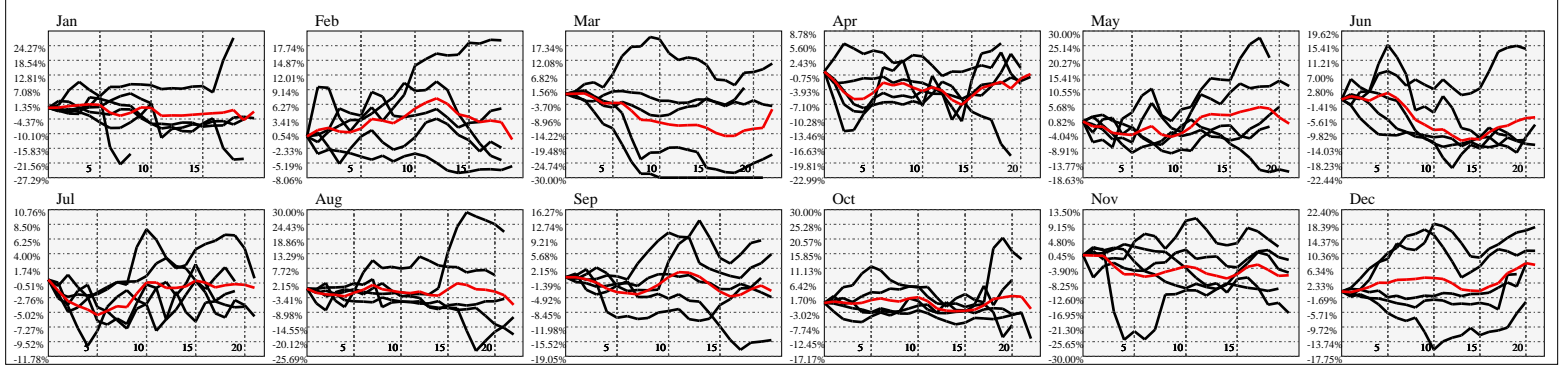

Hi-Resolution Calendrical Harmonics..Range 2020-01-17 to 2020-01-31

Calendrical Harmonics Standard..

Calendrical Harmonics 3rd Friday..

Calendrical Harmonics Moon Aligned..

Calendrical Harmonics Weekly w/ Day Of Week Alignments..