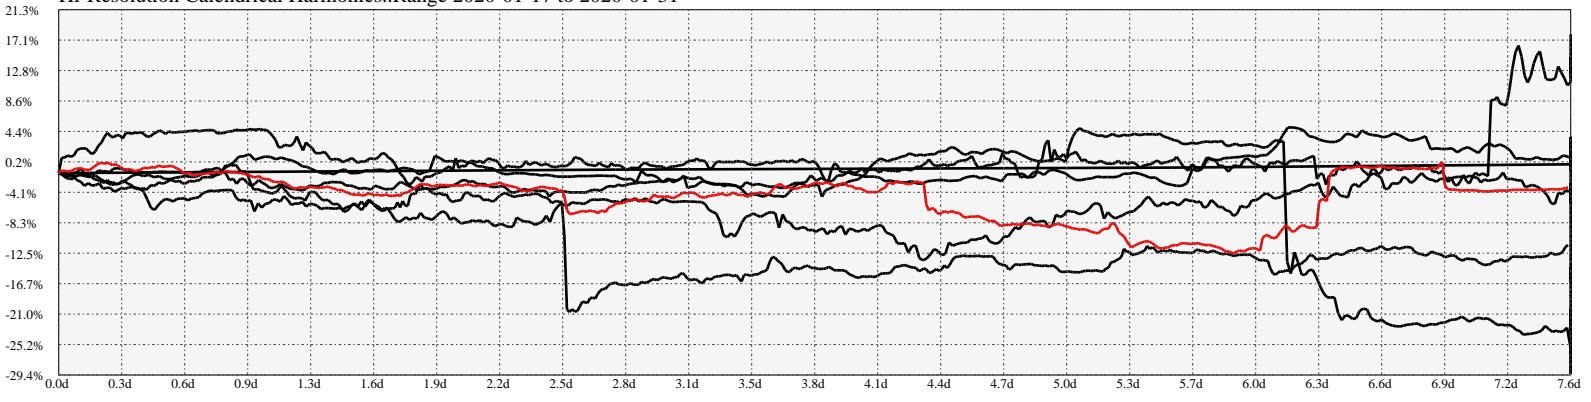

Hi-Resolution Calendrical Harmonics..Range 2020-01-17 to 2020-01-31

Calendrical Harmonics Standard..

Calendrical Harmonics 3rd Friday..

Calendrical Harmonics Moon Aligned..

Calendrical Harmonics Weekly w/ Day Of Week Alignments..