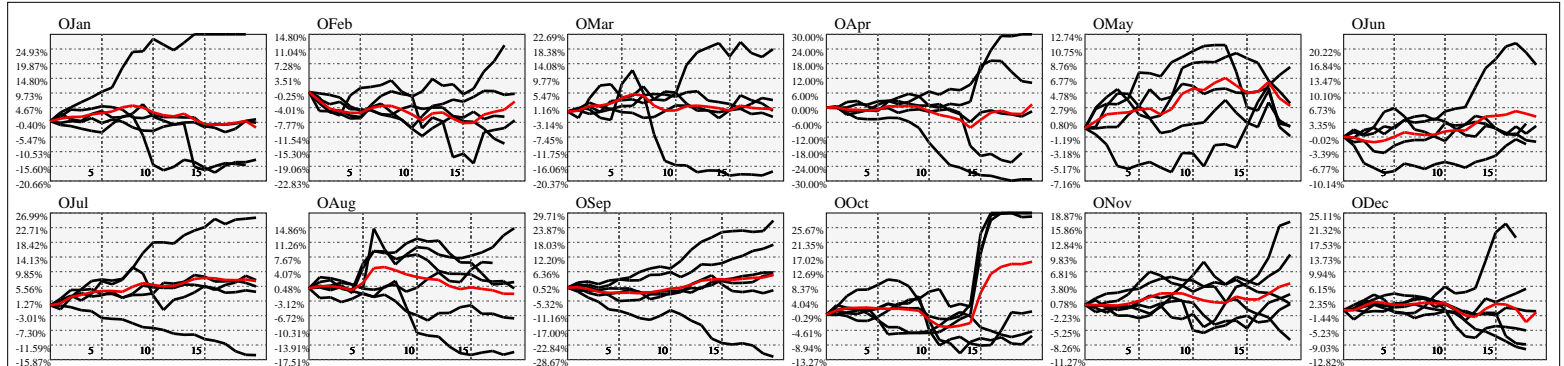

Hi-Resolution Calendrical Harmonics..Range 2020-01-17 to 2020-01-31

Calendrical Harmonics Standard..

Calendrical Harmonics 3rd Friday..

Calendrical Harmonics Moon Aligned..

Calendrical Harmonics Weekly w/ Day Of Week Alignments.