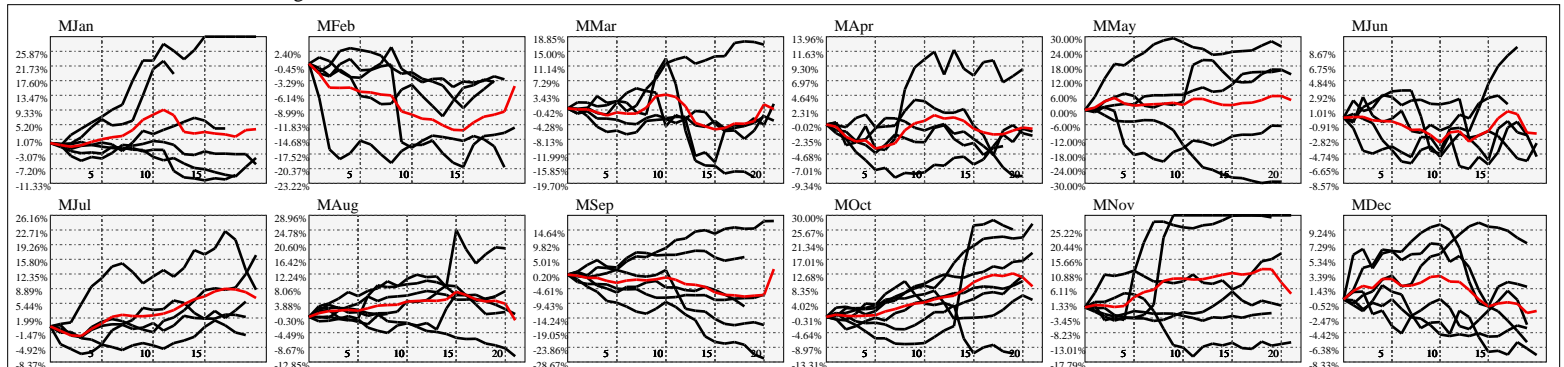

Hi-Resolution Calendrical Harmonics..Range 2020-01-17 to 2020-01-31

Calendrical Harmonics Standard..

Calendrical Harmonics 3rd Friday..

Calendrical Harmonics Moon Aligned..

Calendrical Harmonics Weekly w/ Day Of Week Alignments.