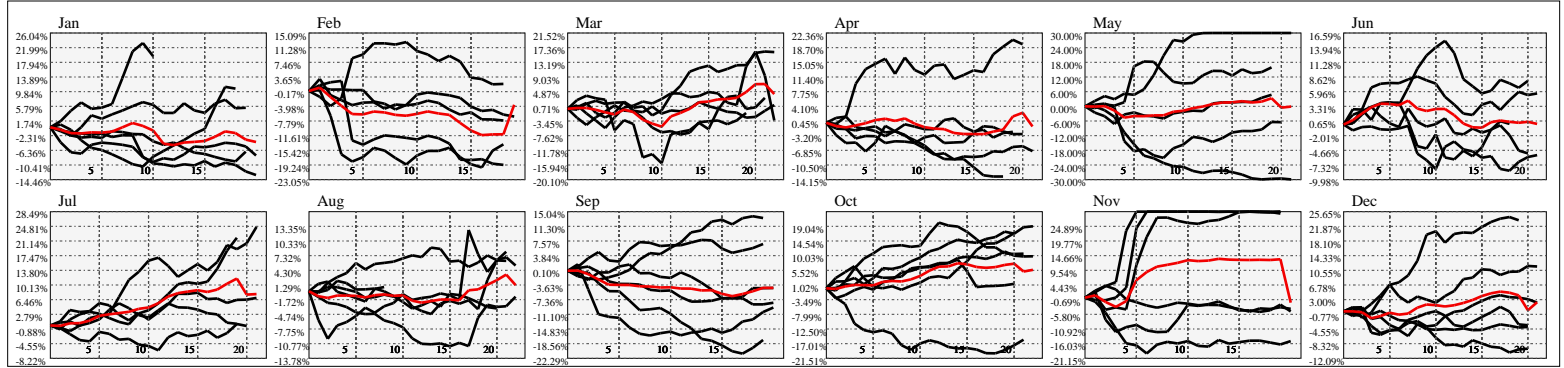

Hi-Resolution Calendrical Harmonics..Range 2020-01-17 to 2020-01-31

Calendrical Harmonics Standard..

Calendrical Harmonics 3rd Friday..

Calendrical Harmonics Moon Aligned..

Calendrical Harmonics Weekly w/ Day Of Week Alignments.