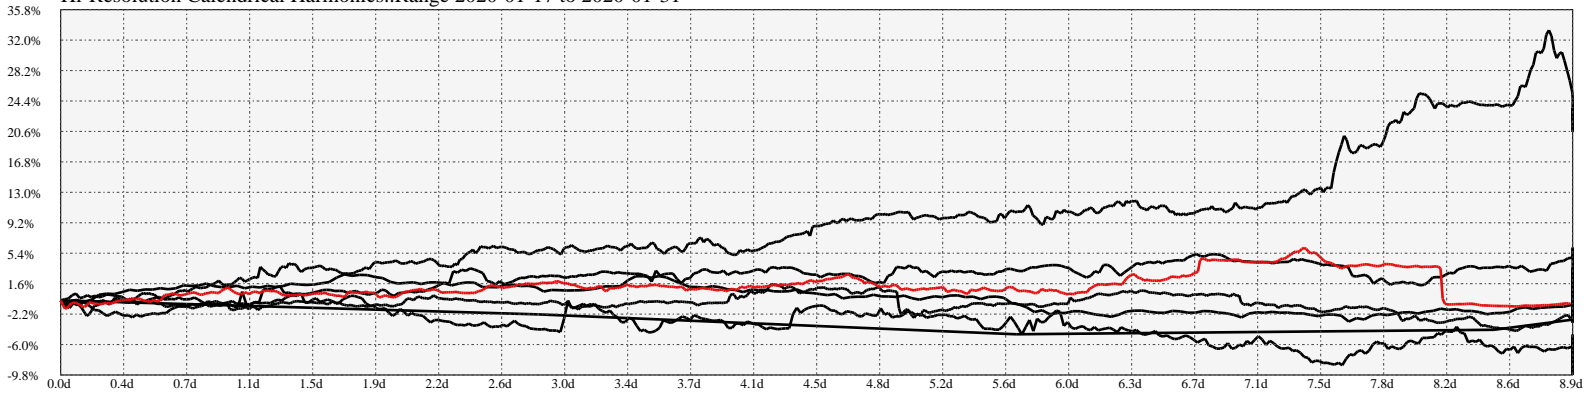

Hi-Resolution Calendrical Harmonics..Range 2020-01-17 to 2020-01-31

Calendrical Harmonics Standard..

Calendrical Harmonics 3rd Friday..

Calendrical Harmonics Moon Aligned..

Calendrical Harmonics Weekly w/ Day Of Week Alignments.