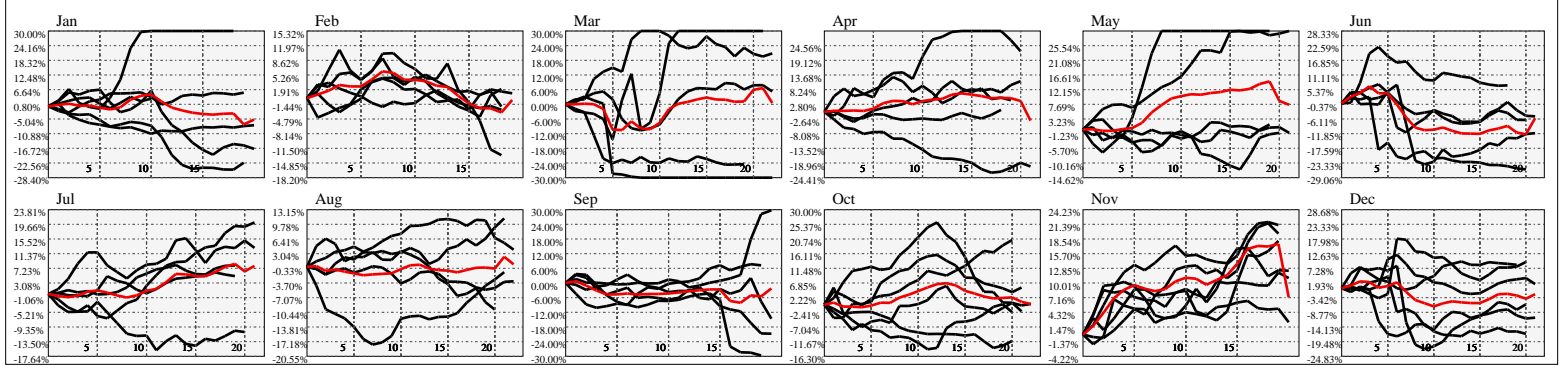

Hi-Resolution Calendrical Harmonics..Range 2020-01-17 to 2020-01-31

Calendrical Harmonics Standard..

Calendrical Harmonics 3rd Friday..

Calendrical Harmonics Moon Aligned..

Calendrical Harmonics Weekly w/ Day Of Week Alignments.