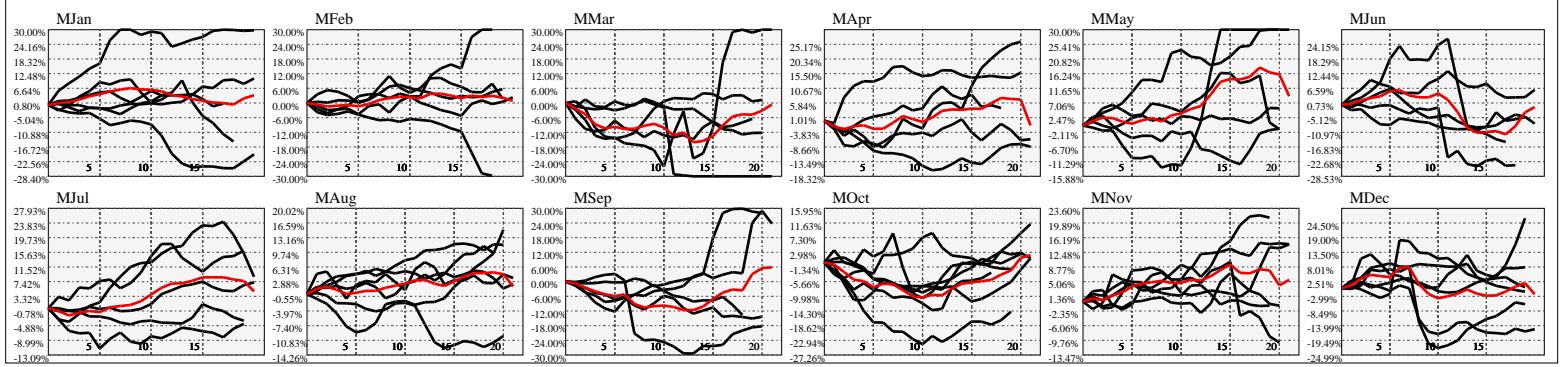

Hi-Resolution Calendrical Harmonics..Range 2020-01-17 to 2020-01-31

Calendrical Harmonics Standard..

Calendrical Harmonics 3rd Friday..

Calendrical Harmonics Moon Aligned..

Calendrical Harmonics Weekly w/ Day Of Week Alignments.