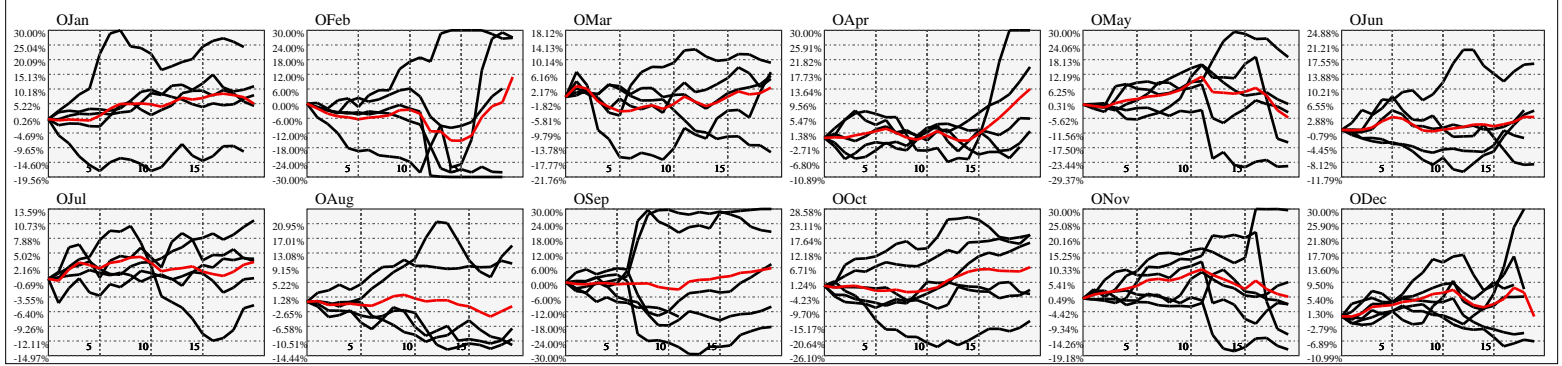

Hi-Resolution Calendrical Harmonics..Range 2020-01-17 to 2020-01-31

Calendrical Harmonics Standard..

Calendrical Harmonics 3rd Friday..

Calendrical Harmonics Moon Aligned..

Calendrical Harmonics Weekly w/ Day Of Week Alignments.