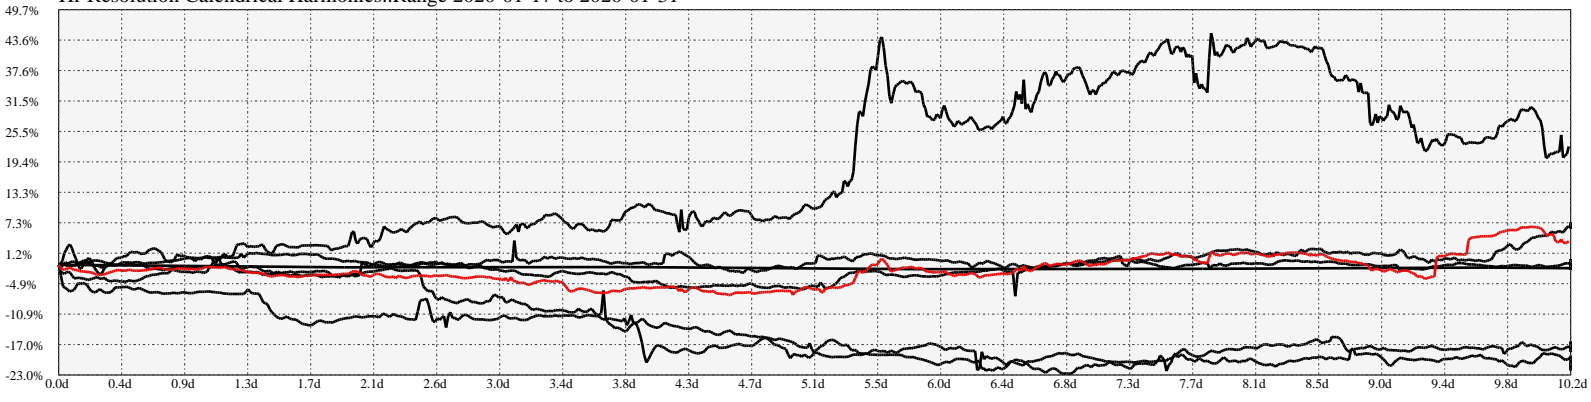

Hi-Resolution Calendrical Harmonics..Range 2020-01-17 to 2020-01-31

Calendrical Harmonics Standard..

Calendrical Harmonics 3rd Friday..

Calendrical Harmonics Moon Aligned..

Calendrical Harmonics Weekly w/ Day Of Week Alignments.