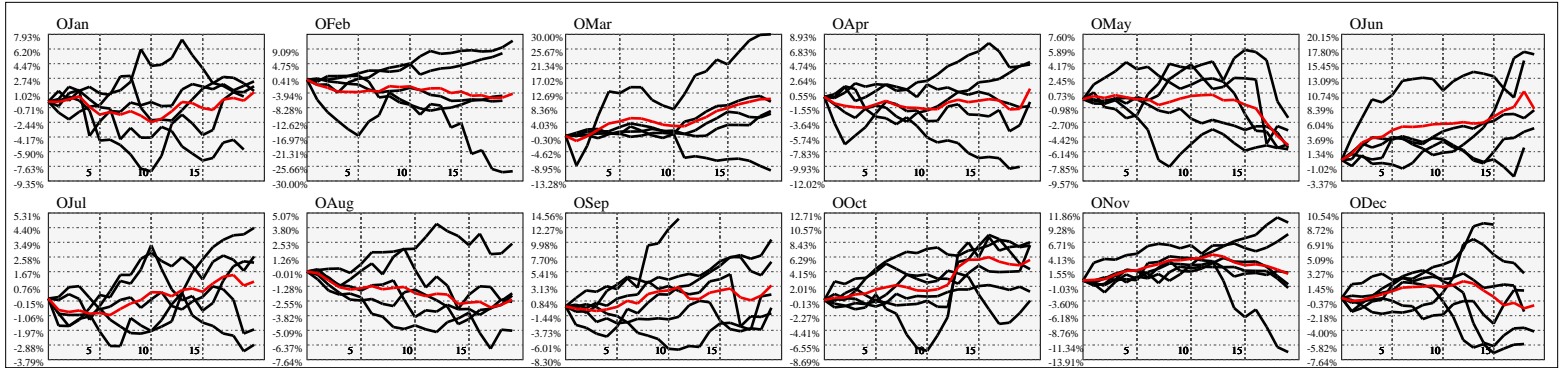

Hi-Resolution Calendrical Harmonics..Range 2020-01-15 to 2020-01-29

Calendrical Harmonics Standard..

Calendrical Harmonics 3rd Friday..

Calendrical Harmonics Moon Aligned..

Calendrical Harmonics Weekly w/ Day Of Week Alignments..