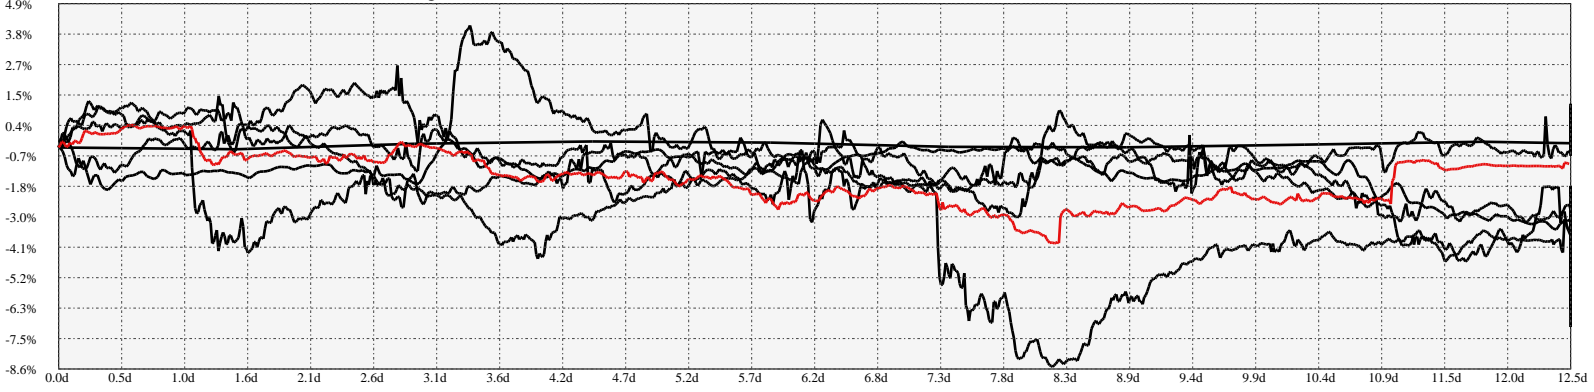

Hi-Resolution Calendrical Harmonics..Range 2020-01-15 to 2020-01-29

Calendrical Harmonics Standard..

Calendrical Harmonics 3rd Friday..

Calendrical Harmonics Moon Aligned..

Calendrical Harmonics Weekly w/ Day Of Week Alignments..