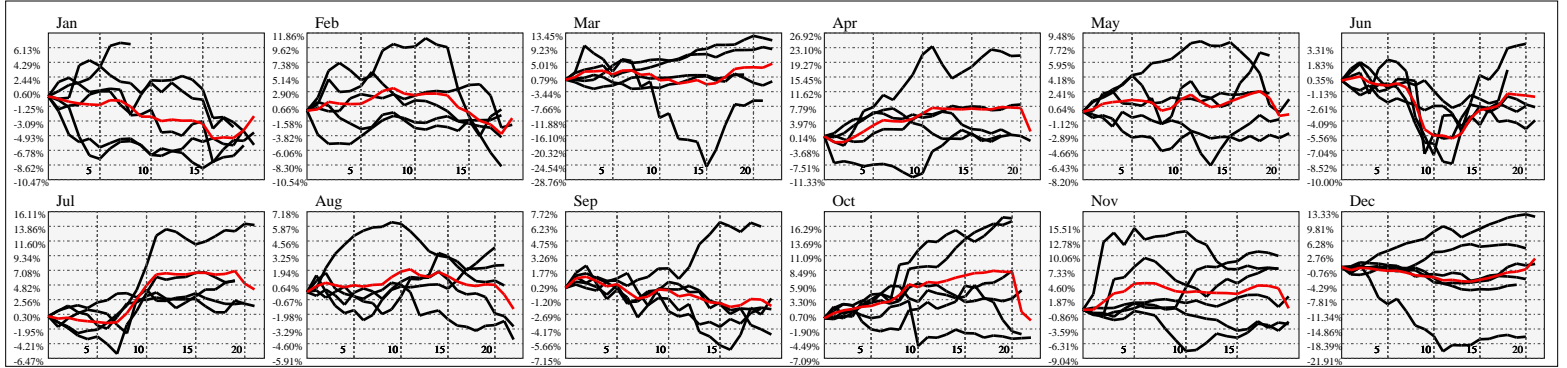

Hi-Resolution Calendrical Harmonics..Range 2020-01-15 to 2020-01-29

Calendrical Harmonics Standard..

Calendrical Harmonics 3rd Friday..

Calendrical Harmonics Moon Aligned..

Calendrical Harmonics Weekly w/ Day Of Week Alignments..