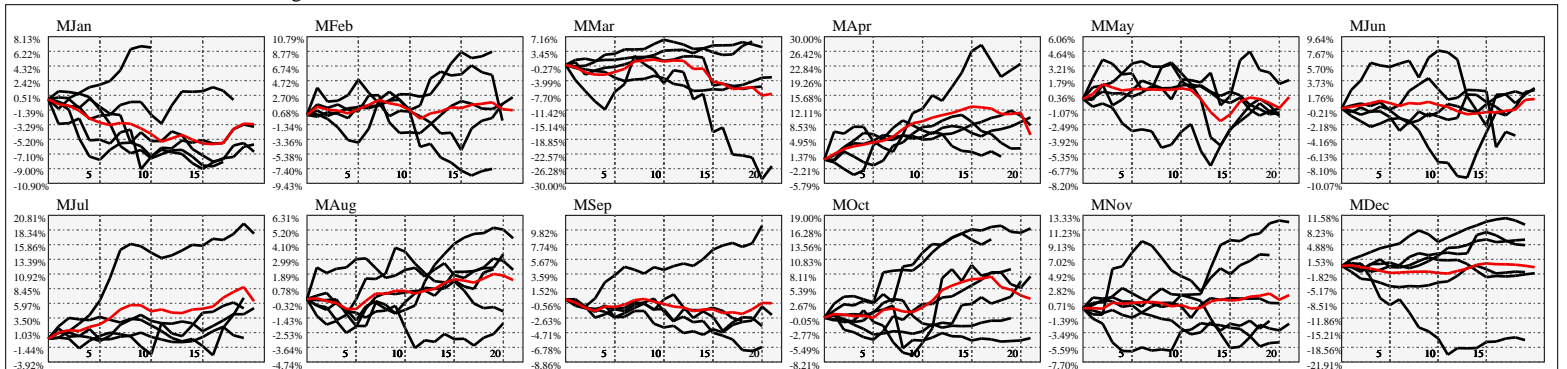

Hi-Resolution Calendrical Harmonics..Range 2020-01-15 to 2020-01-29

Calendrical Harmonics Standard..

Calendrical Harmonics 3rd Friday..

Calendrical Harmonics Moon Aligned..

Calendrical Harmonics Weekly w/ Day Of Week Alignments..