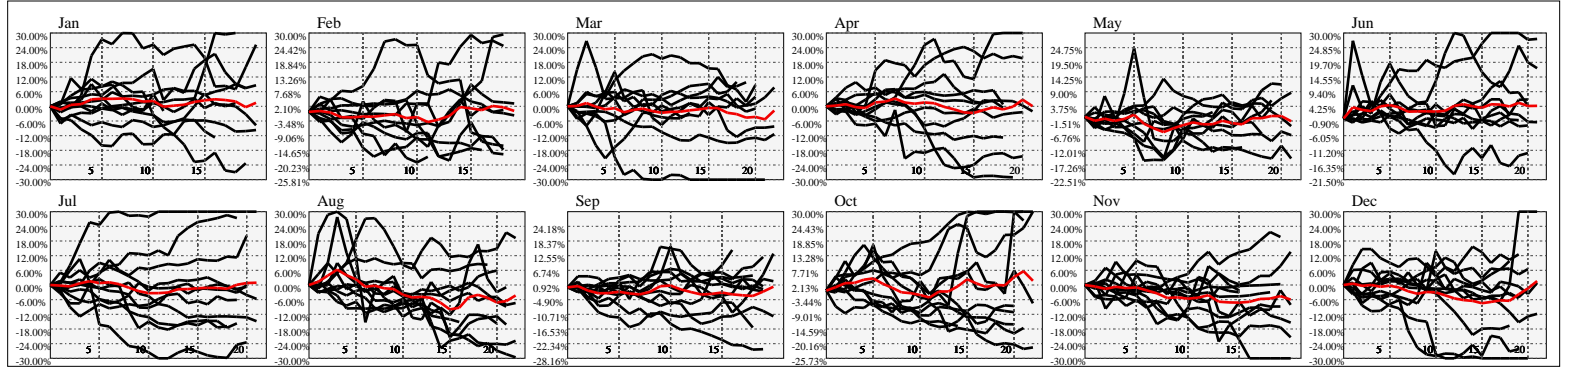

Hi-Resolution Calendrical Harmonics..Range 2020-01-17 to 2020-01-31

Calendrical Harmonics Standard..

Calendrical Harmonics 3rd Friday..

Calendrical Harmonics Moon Aligned..

Calendrical Harmonics Weekly w/ Day Of Week Alignments..