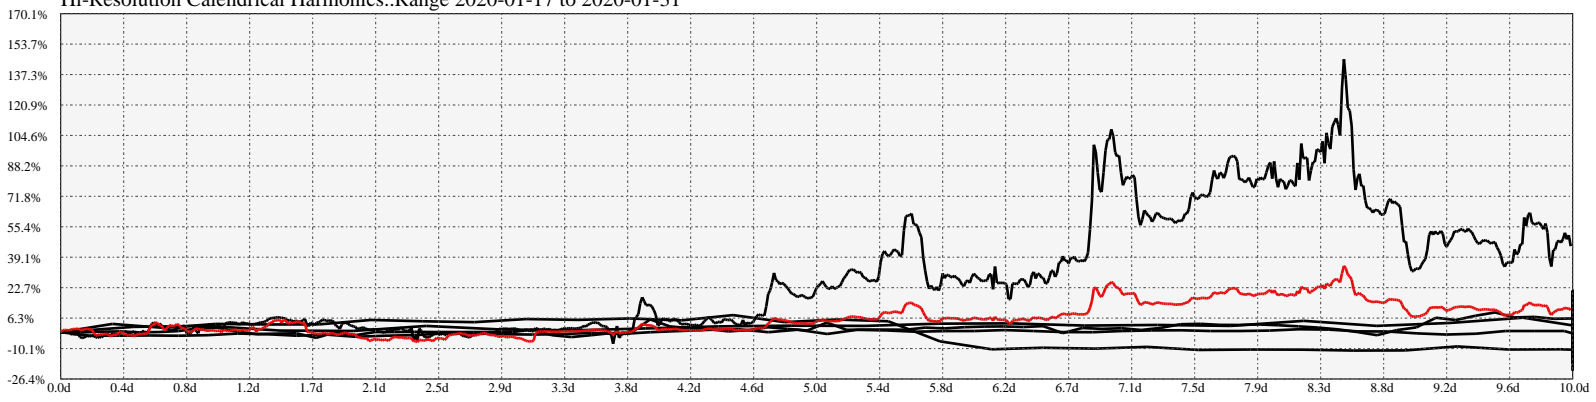

Hi-Resolution Calendrical Harmonics..Range 2020-01-17 to 2020-01-31

Calendrical Harmonics Standard..

Calendrical Harmonics 3rd Friday..

Calendrical Harmonics Moon Aligned..

Calendrical Harmonics Weekly w/ Day Of Week Alignments..