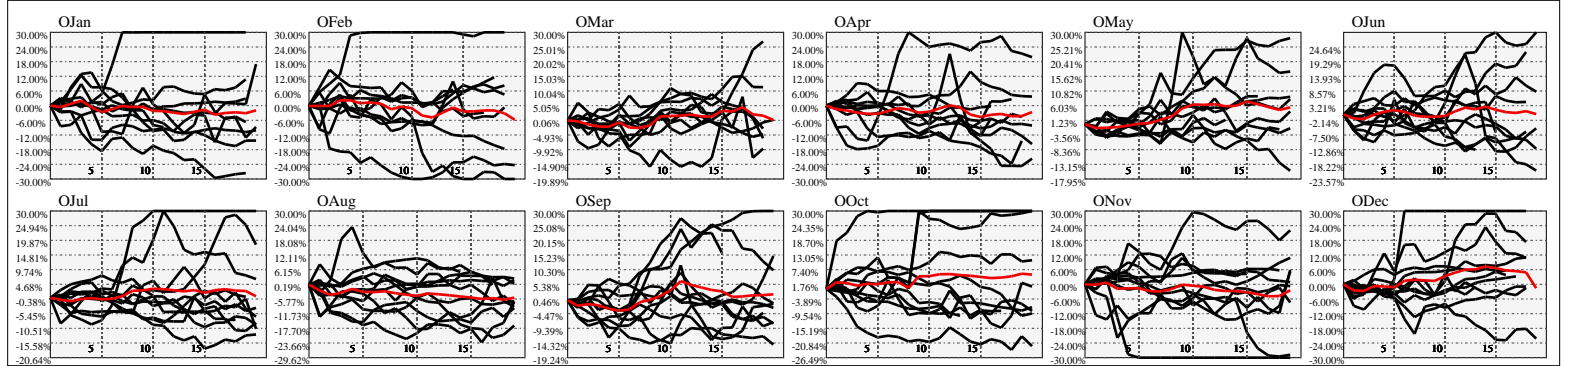

Hi-Resolution Calendrical Harmonics..Range 2020-01-17 to 2020-01-31

Calendrical Harmonics Standard..

Calendrical Harmonics 3rd Friday..

Calendrical Harmonics Moon Aligned..

Calendrical Harmonics Weekly w/ Day Of Week Alignments..