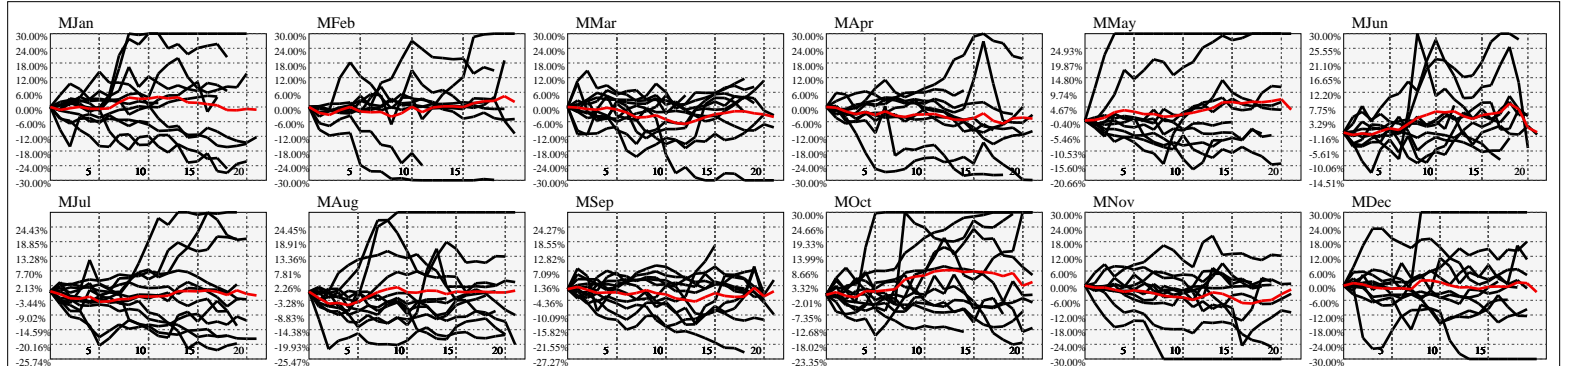

Hi-Resolution Calendrical Harmonics..Range 2020-01-17 to 2020-01-31

Calendrical Harmonics Standard..

Calendrical Harmonics 3rd Friday..

Calendrical Harmonics Moon Aligned..

Calendrical Harmonics Weekly w/ Day Of Week Alignments..