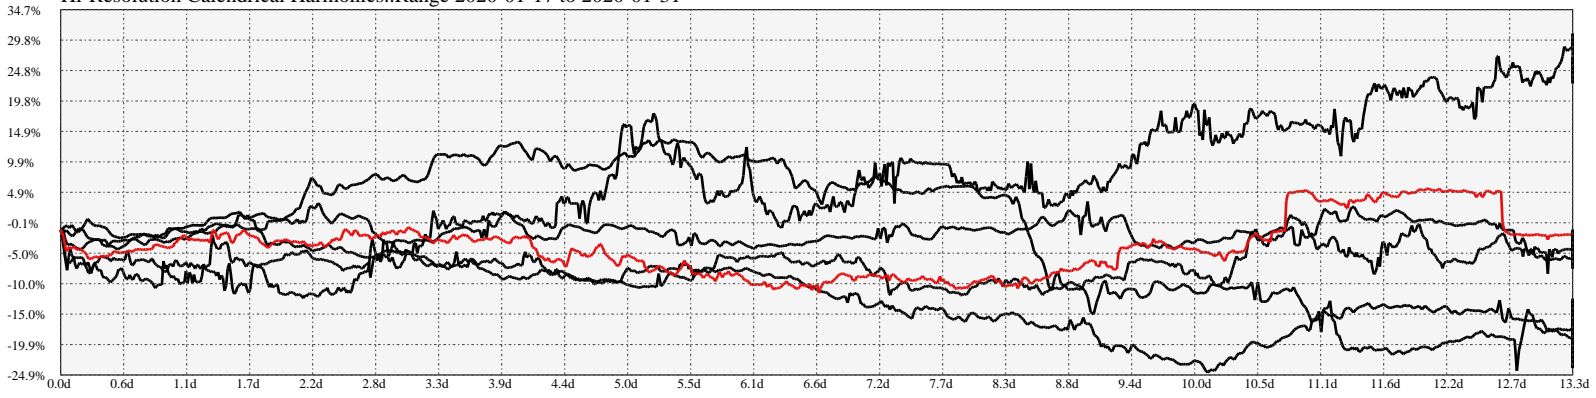

Hi-Resolution Calendrical Harmonics..Range 2020-01-17 to 2020-01-31

Calendrical Harmonics Standard..

Calendrical Harmonics 3rd Friday..

Calendrical Harmonics Moon Aligned..

Calendrical Harmonics Weekly w/ Day Of Week Alignments..