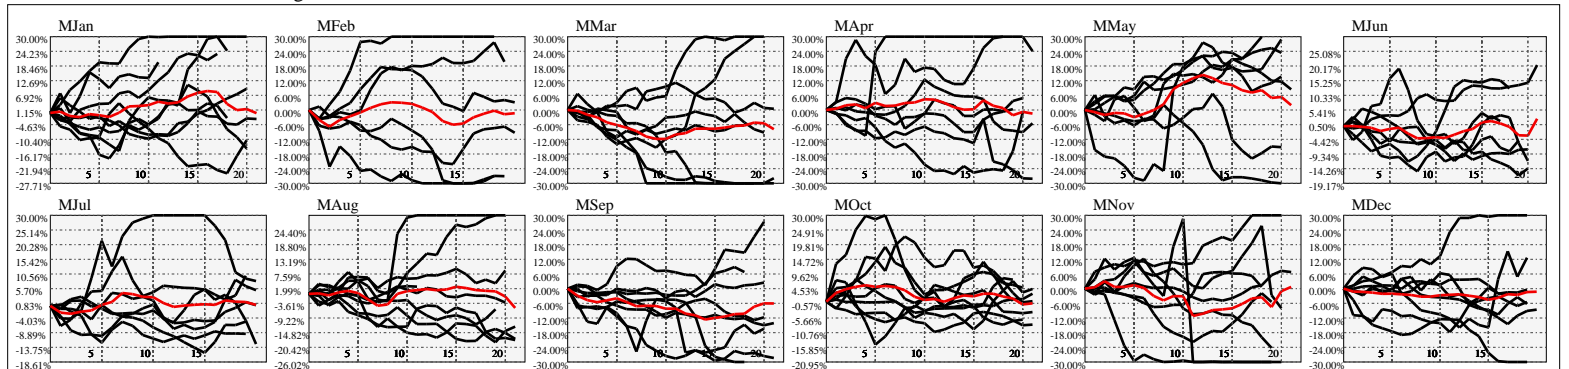

Hi-Resolution Calendrical Harmonics..Range 2020-01-17 to 2020-01-31

Calendrical Harmonics Standard..

Calendrical Harmonics 3rd Friday..

Calendrical Harmonics Moon Aligned..

Calendrical Harmonics Weekly w/ Day Of Week Alignments..