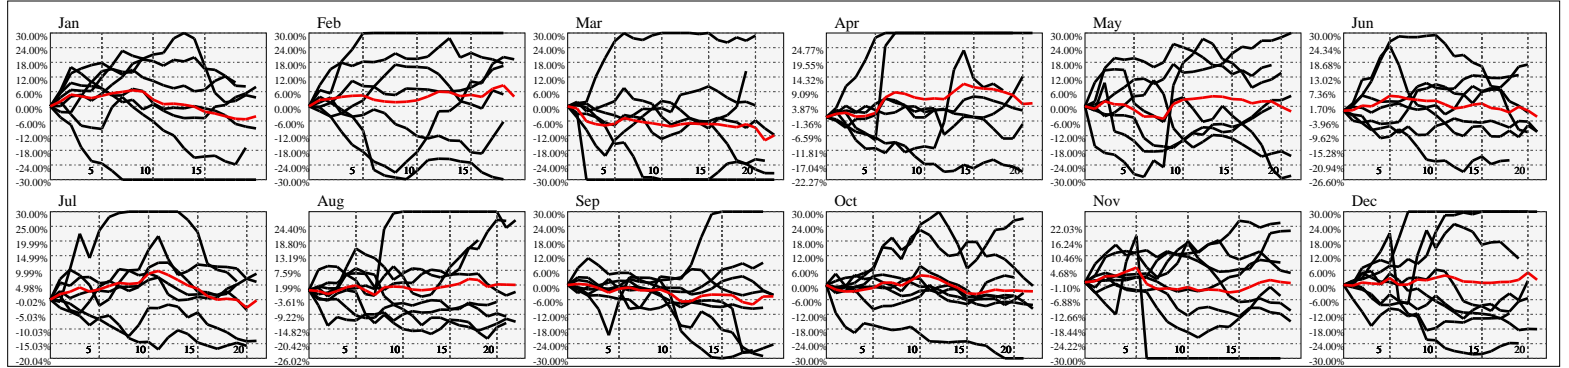

Hi-Resolution Calendrical Harmonics..Range 2020-01-17 to 2020-01-31

Calendrical Harmonics Standard..

Calendrical Harmonics 3rd Friday..

Calendrical Harmonics Moon Aligned..

Calendrical Harmonics Weekly w/ Day Of Week Alignments..