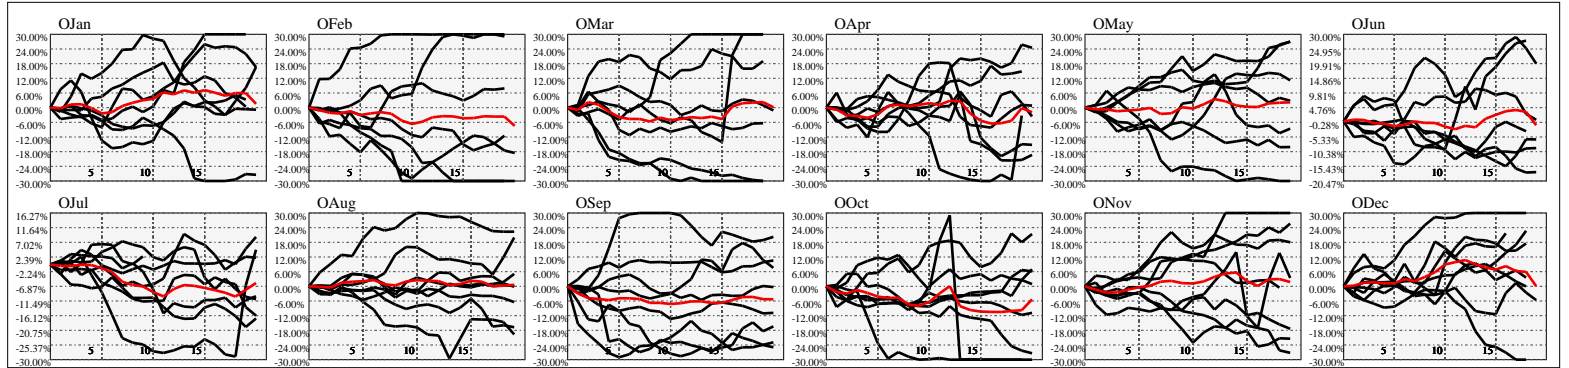

Hi-Resolution Calendrical Harmonics..Range 2020-01-17 to 2020-01-31

Calendrical Harmonics Standard..

Calendrical Harmonics 3rd Friday..

Calendrical Harmonics Moon Aligned..

Calendrical Harmonics Weekly w/ Day Of Week Alignments..