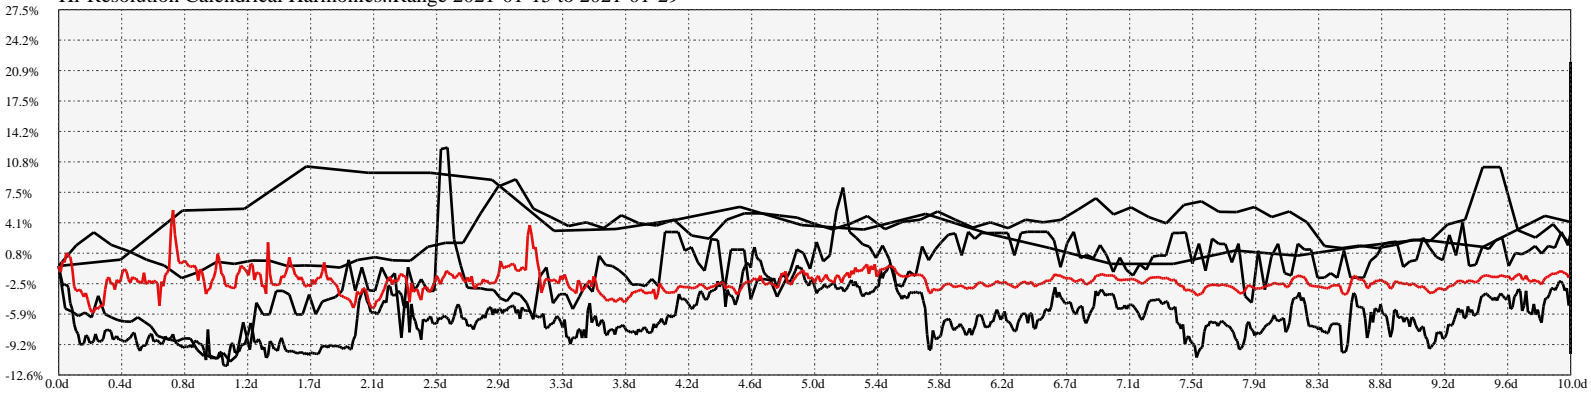

Hi-Resolution Calendrical Harmonics..Range 2021-01-15 to 2021-01-29

Calendrical Harmonics Standard..

Calendrical Harmonics 3rd Friday..

Calendrical Harmonics Moon Aligned..

Calendrical Harmonics Weekly w/ Day Of Week Alignments..