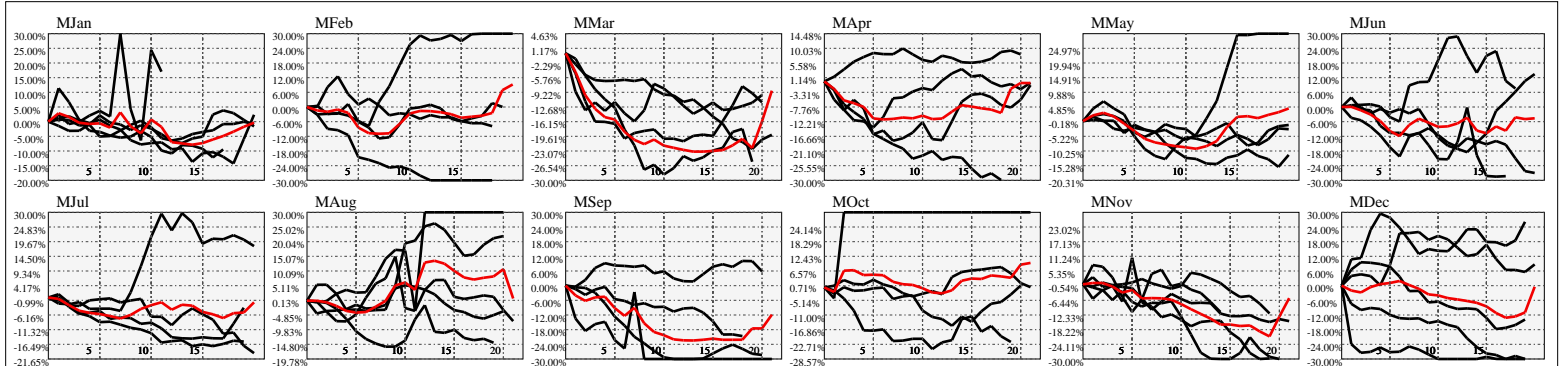

Hi-Resolution Calendrical Harmonics..Range 2021-01-15 to 2021-01-29

Calendrical Harmonics Standard..

Calendrical Harmonics 3rd Friday..

Calendrical Harmonics Moon Aligned..

Calendrical Harmonics Weekly w/ Day Of Week Alignments..