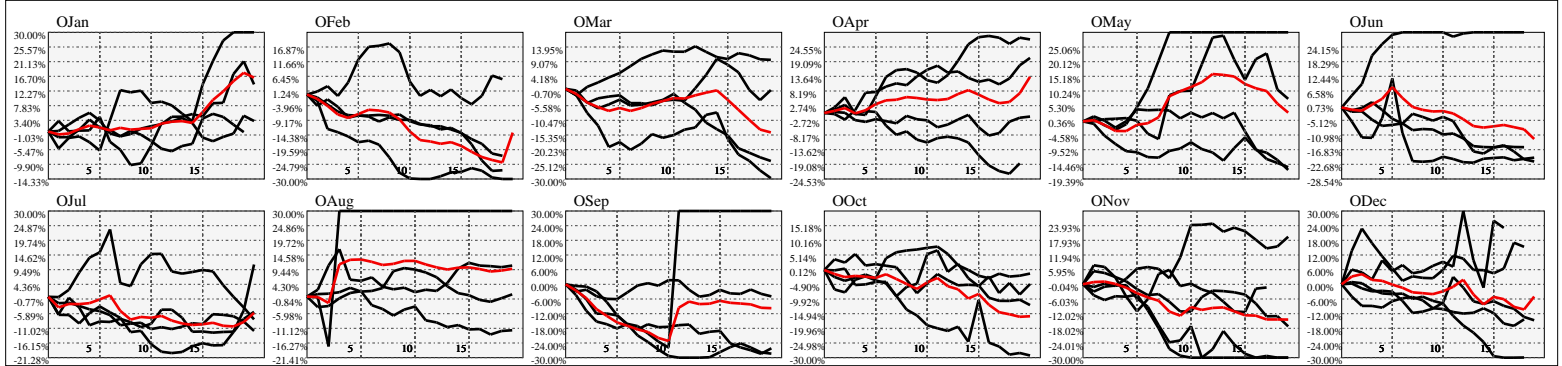

Hi-Resolution Calendrical Harmonics..Range 2021-01-15 to 2021-01-29

Calendrical Harmonics Standard..

Calendrical Harmonics 3rd Friday..

Calendrical Harmonics Moon Aligned..

Calendrical Harmonics Weekly w/ Day Of Week Alignments..