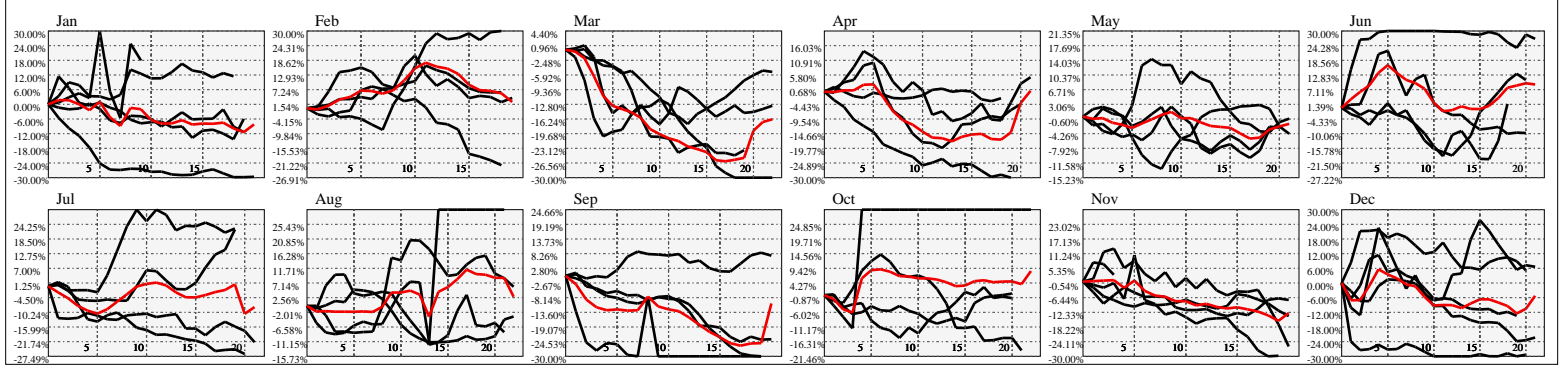

Hi-Resolution Calendrical Harmonics..Range 2021-01-15 to 2021-01-29

Calendrical Harmonics Standard..

Calendrical Harmonics 3rd Friday..

Calendrical Harmonics Moon Aligned..

Calendrical Harmonics Weekly w/ Day Of Week Alignments..