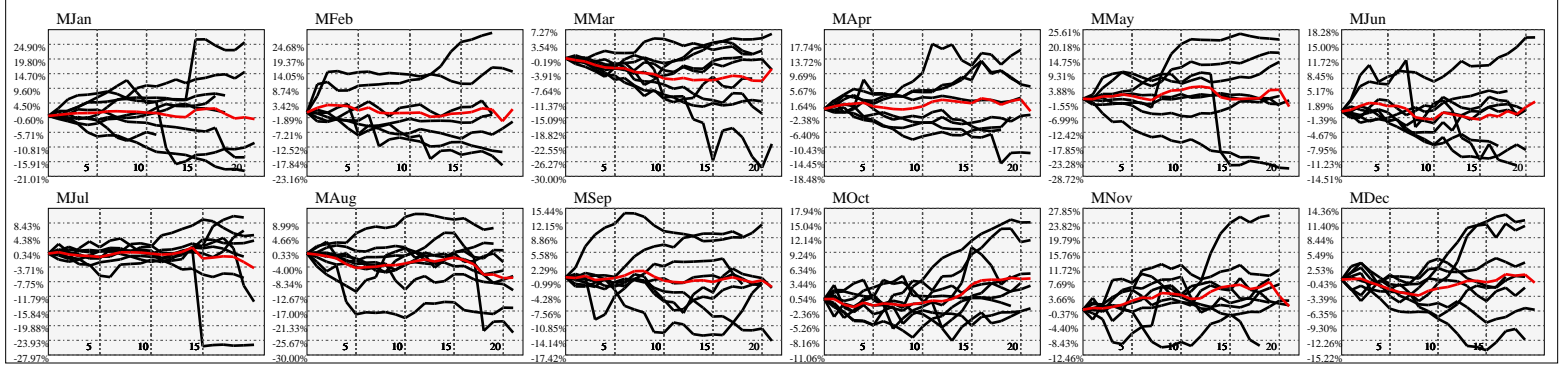

Hi-Resolution Calendrical Harmonics..Range 2020-01-17 to 2020-01-31

Calendrical Harmonics Standard..

Calendrical Harmonics 3rd Friday..

Calendrical Harmonics Moon Aligned..

Calendrical Harmonics Weekly w/ Day Of Week Alignments..