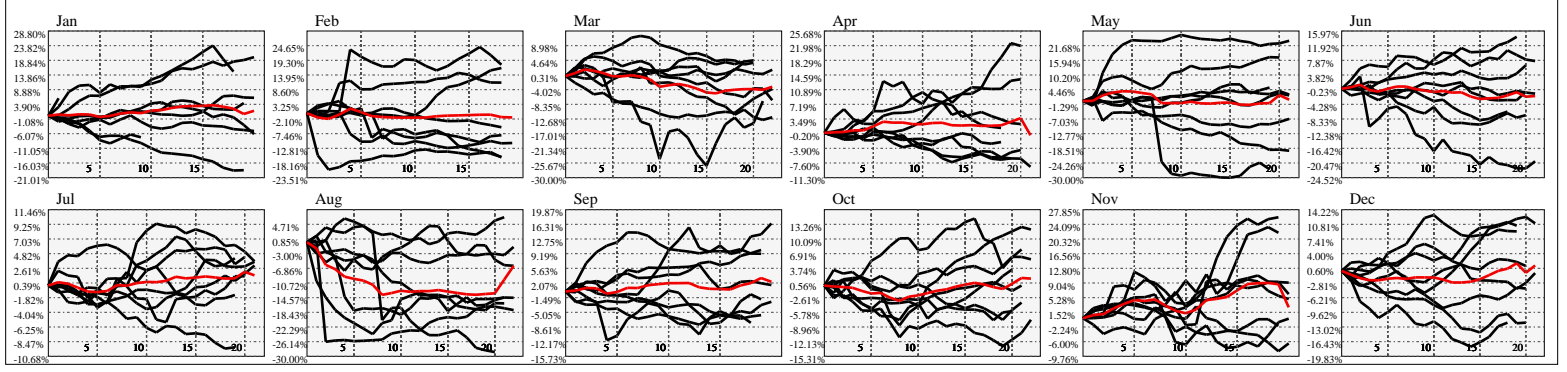

Hi-Resolution Calendrical Harmonics..Range 2020-01-17 to 2020-01-31

Calendrical Harmonics Standard..

Calendrical Harmonics 3rd Friday..

Calendrical Harmonics Moon Aligned..

Calendrical Harmonics Weekly w/ Day Of Week Alignments..