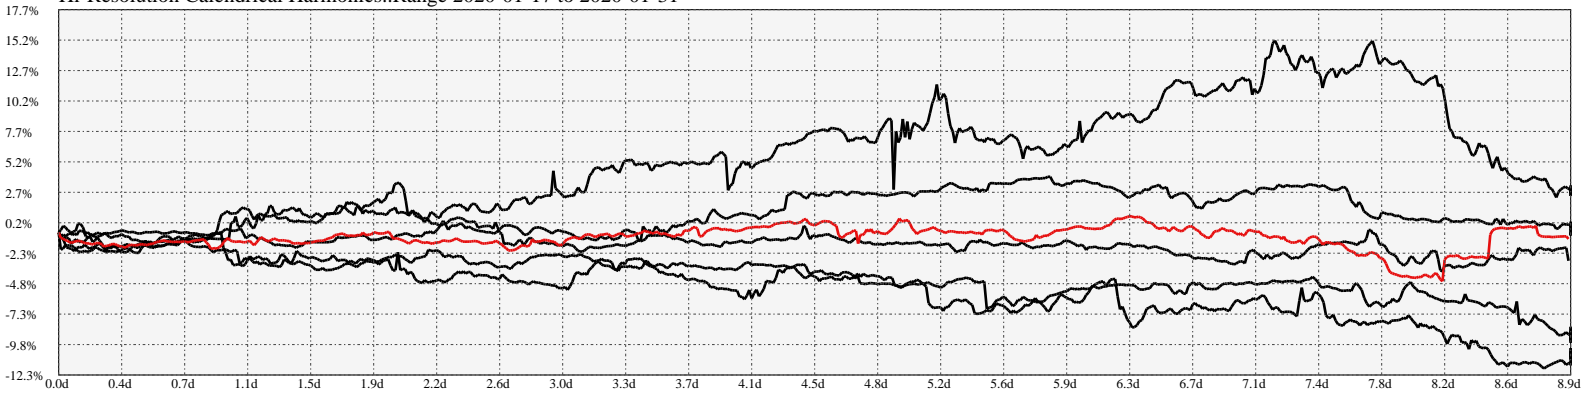

Hi-Resolution Calendrical Harmonics..Range 2020-01-17 to 2020-01-31

Calendrical Harmonics Standard..

Calendrical Harmonics 3rd Friday..

Calendrical Harmonics Moon Aligned..

Calendrical Harmonics Weekly w/ Day Of Week Alignments..