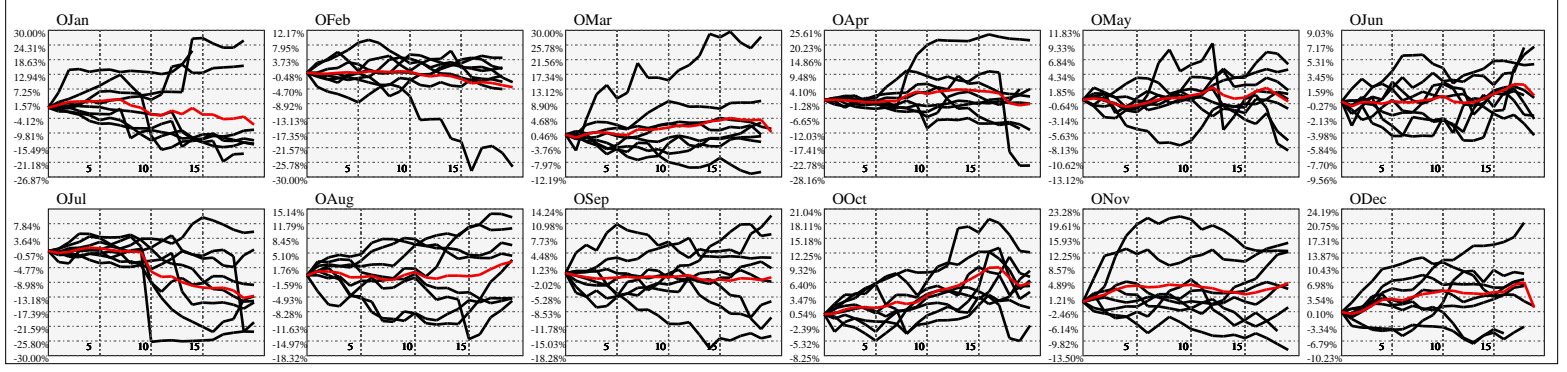

Hi-Resolution Calendrical Harmonics..Range 2020-01-17 to 2020-01-31

Calendrical Harmonics Standard..

Calendrical Harmonics 3rd Friday..

Calendrical Harmonics Moon Aligned..

Calendrical Harmonics Weekly w/ Day Of Week Alignments..