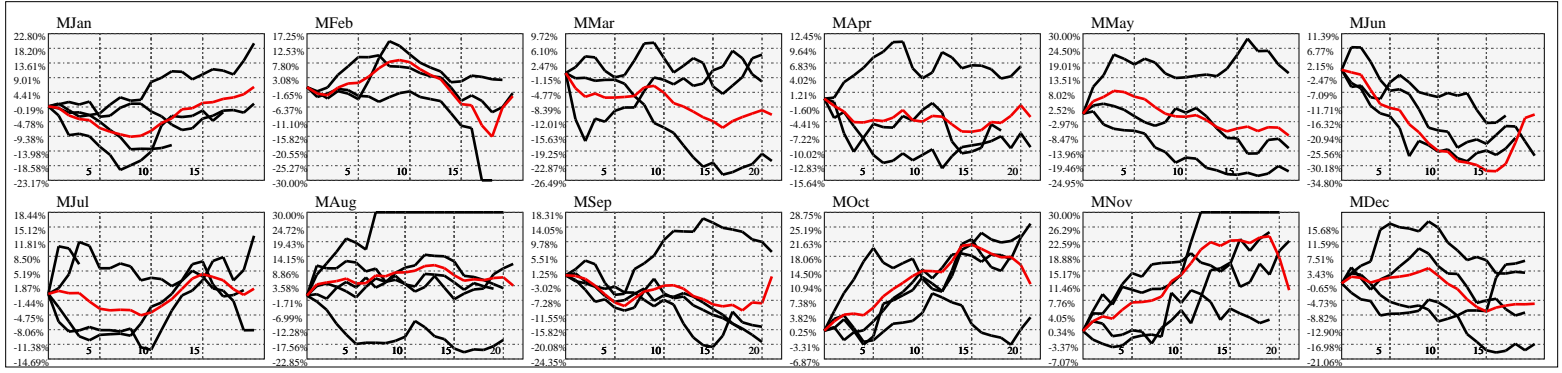

Hi-Resolution Calendrical Harmonics..Range 2022-01-14 to 2022-01-28

Calendrical Harmonics Standard..

Calendrical Harmonics 3rd Friday..

Calendrical Harmonics Moon Aligned..

Calendrical Harmonics Weekly w/ Day Of Week Alignments..