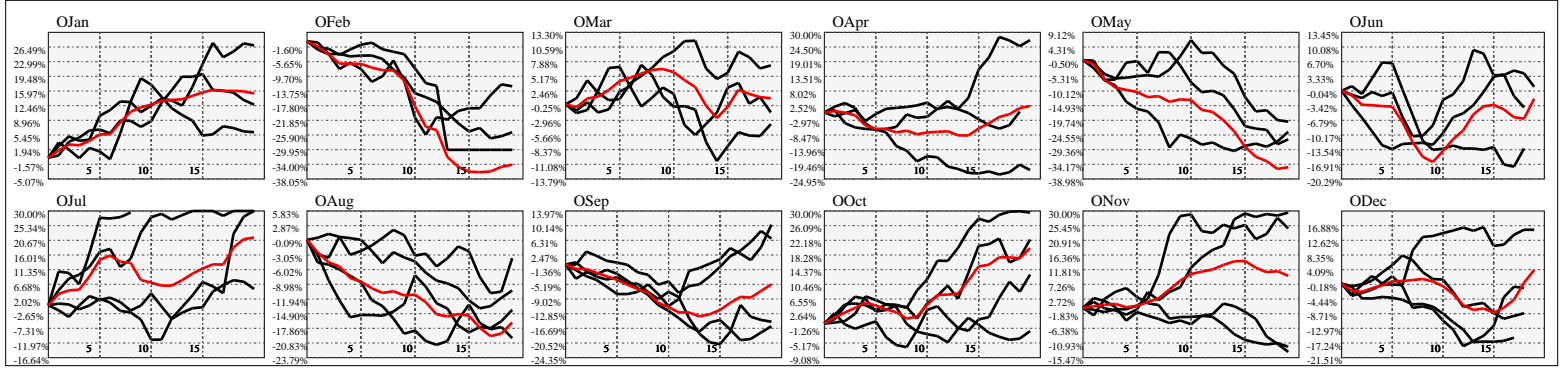

Hi-Resolution Calendrical Harmonics..Range 2022-01-14 to 2022-01-28

Calendrical Harmonics Standard..

Calendrical Harmonics 3rd Friday..

Calendrical Harmonics Moon Aligned..

Calendrical Harmonics Weekly w/ Day Of Week Alignments..