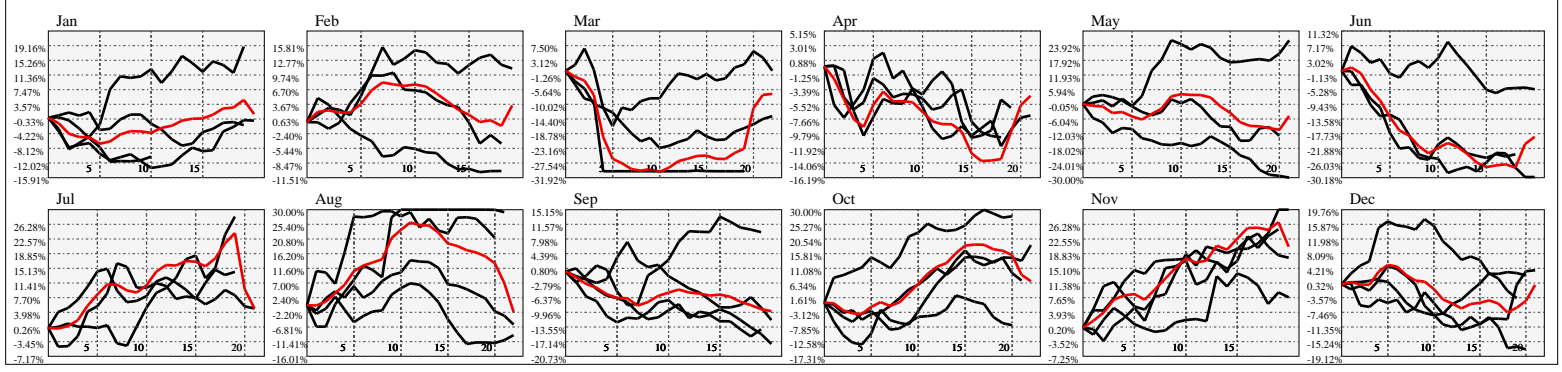

Hi-Resolution Calendrical Harmonics..Range 2022-01-14 to 2022-01-28

Calendrical Harmonics Standard..

Calendrical Harmonics 3rd Friday..

Calendrical Harmonics Moon Aligned..

Calendrical Harmonics Weekly w/ Day Of Week Alignments..