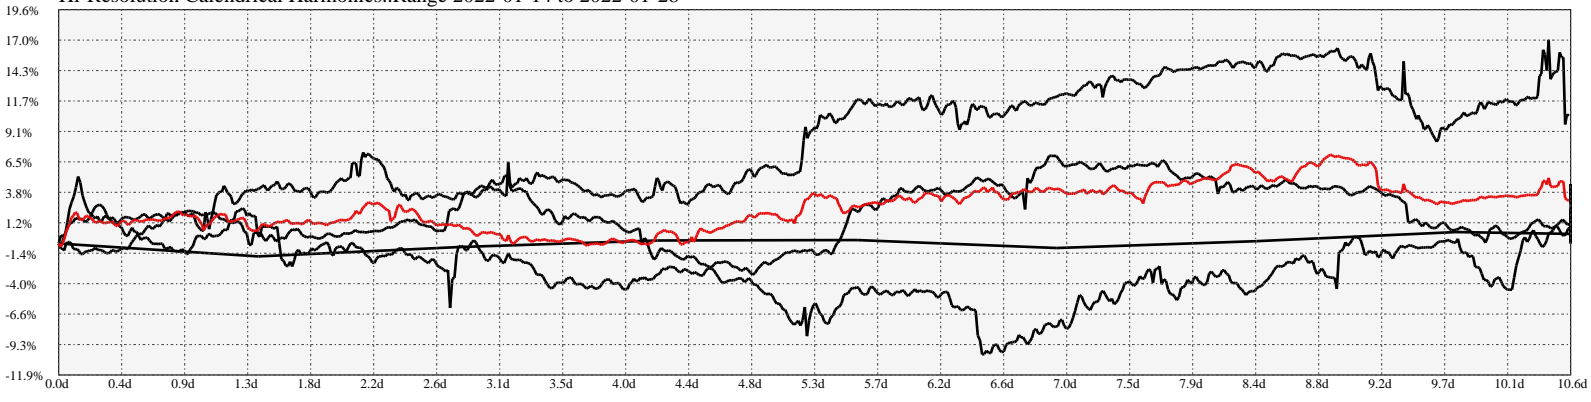

Hi-Resolution Calendrical Harmonics..Range 2022-01-14 to 2022-01-28

Calendrical Harmonics Standard..

Calendrical Harmonics 3rd Friday..

Calendrical Harmonics Moon Aligned..

Calendrical Harmonics Weekly w/ Day Of Week Alignments..